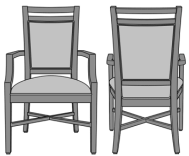

Model: LE111IXX - Levanzo Dining Chair, without Handgrip, without X Underframe, with Double X Back Insert

Specifications:	23W	24.25D	38.5H	20SW	19SD	19SH	25AH	27LBS	1.75YDS			
Fabric Grade:	7	8	9	10	11	12	13	14	15	16	COM	
List Price:	\$1318	\$1330	\$1355	\$1364	\$1378	\$1408	\$1435	\$1482	\$1511	\$1541	\$1266	
Options:	• CAL133 \$40/yard • Moisture Barrier \$30/yard • Multiple Fabrics \$127											

Model: LE112 - Levanzo Dining Chair, without Handgrip, with X Underframe

Specifications:	23W	24.25D	38.5H	20SW	19SD	19SH	25AH	28LBS	1.75YDS			
Fabric Grade:	7	8	9	10	11	12	13	14	15	16	COM	
List Price:	\$1269	\$1281	\$1306	\$1315	\$1329	\$1359	\$1385	\$1433	\$1462	\$1492	\$1215	
Options:	• CAL133 \$40/yard • Moisture Barrier \$30/yard • Multiple Fabrics \$122											

Model: LE112IXX - Levanzo Dining Chair, without Handgrip, with X Underframe, with Double X Back Insert

Specifications:	23W	24.25D	38.5H	20SW	19SD	19SH	25AH	31LBS	1.75YDS			
Fabric Grade:	7	8	9	10	11	12	13	14	15	16	COM	
List Price:	\$1343	\$1355	\$1380	\$1390	\$1404	\$1433	\$1460	\$1507	\$1536	\$1566	\$1292	
Options:	• CAL133 \$40/yard • Moisture Barrier \$30/yard • Multiple Fabrics \$130											

Model:	LE121 - Levanzo Dining Chair, with Handgrip, without X Underframe										
Specifications:	23W	24.25D	38.5H	20SW	19SD	19SH	25AH	25LBS	1.75YDS		
Fabric Grade:	7	8	9	10	11	12	13	14	15	16	COM
List Price:	\$1293	\$1305	\$1330	\$1339	\$1353	\$1383	\$1409	\$1457	\$1486	\$1516	\$1240
Options:	• CAL133 \$40/yard • Moisture Barrier \$30/yard • Multiple Fabrics \$124										