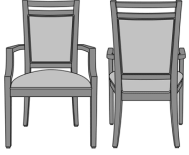

Model: LE111 - Levanzo Dining Chair, without Handgrip, without X Underframe

Specifications:	23W	24.25D	38.5H	20SW	19SD	19SH	25AH	25LBS	1.75YDS			
Fabric Grade:	7	8	9	10	11	12	13	14	15	16	COM	
List Price:	\$1269	\$1281	\$1306	\$1315	\$1329	\$1359	\$1385	\$1433	\$1462	\$1492	\$1215	
Options:	• CAL133 \$40/yard • Moisture Barrier \$30/yard • Multiple Fabrics \$122											

Model: LE111IXX - Levanzo Dining Chair, without Handgrip, without X Underframe, with Double X Back Insert

Specifications:	23W	24.25D	38.5H	20SW	19SD	19SH	25AH	27LBS	1.75YDS			
Fabric Grade:	7	8	9	10	11	12	13	14	15	16	COM	
List Price:	\$1318	\$1330	\$1355	\$1364	\$1378	\$1408	\$1435	\$1482	\$1511	\$1541	\$1266	
Options:	• CAL133 \$40/yard • Moisture Barrier \$30/yard • Multiple Fabrics \$127											

Model: LE112 - Levanzo Dining Chair, without Handgrip, with X Underframe

Specifications:	23W	24.25D	38.5H	20SW	19SD	19SH	25AH	28LBS	1.75YDS			
Fabric Grade:	7	8	9	10	11	12	13	14	15	16	COM	
List Price:	\$1269	\$1281	\$1306	\$1315	\$1329	\$1359	\$1385	\$1433	\$1462	\$1492	\$1215	
Options:	• CAL133 \$40/yard • Moisture Barrier \$30/yard • Multiple Fabrics \$122											

Model: LE112IXX - Levanzo Dining Chair, without Handgrip, with X Underframe, with Double X Back Insert

Specifications:	23W	24.25D	38.5H	20SW	19SD	19SH	25AH	31LBS	1.75YDS			
Fabric Grade:	7	8	9	10	11	12	13	14	15	16	COM	
List Price:	\$1343	\$1355	\$1380	\$1390	\$1404	\$1433	\$1460	\$1507	\$1536	\$1566	\$1292	
Options:	• CAL133 \$40/yard • Moisture Barrier \$30/yard • Multiple Fabrics \$130											