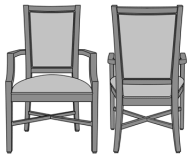

Model: LE111 - Levanzo Dining Chair, without Handgrip, without X Underframe

Specifications:	23W	24.25D	38.5H	20SW	19SD	19SH	25AH	25LBS	1.75YDS			
Fabric Grade:	7	8	9	10	11	12	13	14	15	16	COM	
List Price:	\$1269	\$1281	\$1306	\$1315	\$1329	\$1359	\$1385	\$1433	\$1462	\$1492	\$1215	
Options:	• CAL133 \$40/yard • Moisture Barrier \$30/yard • Multiple Fabrics \$122											

Model: LE111IXX - Levanzo Dining Chair, without Handgrip, without X Underframe, with Double X Back Insert

Specifications:	23W	24.25D	38.5H	20SW	19SD	19SH	25AH	27LBS	1.75YDS			
Fabric Grade:	7	8	9	10	11	12	13	14	15	16	COM	
List Price:	\$1318	\$1330	\$1355	\$1364	\$1378	\$1408	\$1435	\$1482	\$1511	\$1541	\$1266	
Options:	• CAL133 \$40/yard • Moisture Barrier \$30/yard • Multiple Fabrics \$127											

Model: LE112 - Levanzo Dining Chair, without Handgrip, with X Underframe

Specifications:	23W	24.25D	38.5H	20SW	19SD	19SH	25AH	28LBS	1.75YDS			
Fabric Grade:	7	8	9	10	11	12	13	14	15	16	COM	
List Price:	\$1269	\$1281	\$1306	\$1315	\$1329	\$1359	\$1385	\$1433	\$1462	\$1492	\$1215	
Options:	• CAL133 \$40/yard • Moisture Barrier \$30/yard • Multiple Fabrics \$122											