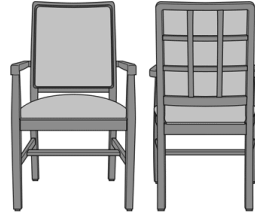

Bellariva Dining Chair, Modern Arm, Showframe, with Lattice, Back 40"H
Moasdfadel: BLD12B1
24W 26.5D 40H
25.5AH