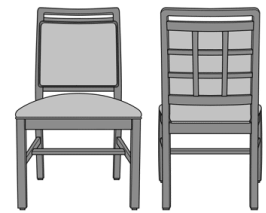

Bellariva Side Chair, Armless,
Showframe, without Lattice,
Back 37"H
Moasdfadel: BLD02A2
24W 26.5D 37H

Bellariva Side Chair, Armless,
Showframe, with Lattice, Back
40"H
Moasdfadel: BLD02B1
24W 26.5D 40H

Bellariva Side Chair, Armless,
Showframe, with Lattice, Back
37"H
Moasdfadel: BLD02B2
24W 26.5D 37H

Bellariva Side Chair, Armless,
Showframe with Handgrip,
without Lattice, Back 40"H
Moasdfadel: BLD04A1
24W 26.5D 40H

Bellariva Side Chair, Armless,
Showframe with Handgrip,
without Lattice, Back 37"H
Moasdfadel: BLD04A2
24W 26.5D 37H

Bellariva Side Chair, Armless,
Showframe with Handgrip,
with Lattice, Back 40"H
Moasdfadel: BLD04B1
24W 26.5D 40H