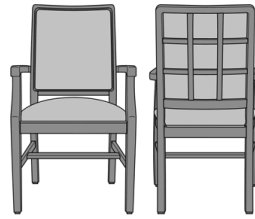

Bellariva Dining Chair, Curved Arm, Showframe, with Lattice, Back 40"H
Moasdfadel: BLD22B1
24W 25D 40H
25.5AH