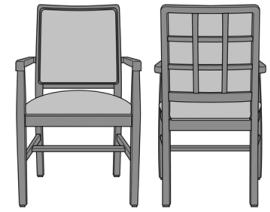

Bellariva Side Chair, Armless,
Showframe with Handgrip,
without Lattice, Back 37"H
Moasdfadel: BLD04A2
24W 26.5D 37H

Bellariva Side Chair, Armless,
Showframe with Handgrip,
with Lattice, Back 40"H
Moasdfadel: BLD04B1
24W 26.5D 40H

Bellariva Side Chair, Armless,
Showframe with Handgrip,
with Lattice, Back 37"H
Moasdfadel: BLD04B2
24W 26.5D 37H

Bellariva Dining Chair, Modern Arm, Showframe, without Lattice, Back 40"H
Moasdfadel: BLD12A1
24W 26.5D 40H
25.5AH

Bellariva Dining Chair, Modern Arm, Showframe, without Lattice, Back 37"H
Moasdfadel: BLD12A2
24W 26.5D 37H
25.5AH

Bellariva Dining Chair, Modern Arm, Showframe, with Lattice, Back 40"H
Moasdfadel: BLD12B1
24W 26.5D 40H
25.5AH