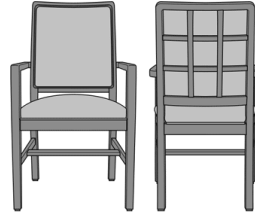

Bellariva Dining Chair, Angled Arm, Showframe, with Lattice, Back 40"H
Moasdfadel: BLD32B1
24W 25D 40H
25.5AH