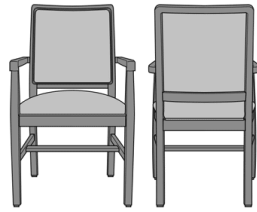

Bellariva Side Chair, Armless,
Showframe, without Lattice,
Back 37"H
Moasdfadel: BLD02A2
24W 26.5D 37H

Bellariva Side Chair, Armless,
Showframe, with Lattice, Back
40"H
Moasdfadel: BLD02B1
24W 26.5D 40H

Bellariva Side Chair, Armless,
Showframe, with Lattice, Back
37"H
Moasdfadel: BLD02B2
24W 26.5D 37H

Bellariva Side Chair, Armless,
Showframe with Handgrip,
without Lattice, Back 40"H
Moasdfadel: BLD04A1
24W 26.5D 40H

Bellariva Side Chair, Armless,
Showframe with Handgrip,
without Lattice, Back 37"H
Moasdfadel: BLD04A2
24W 26.5D 37H

Bellariva Side Chair, Armless,
Showframe with Handgrip,
with Lattice, Back 40"H
Moasdfadel: BLD04B1
24W 26.5D 40H

Bellariva Side Chair, Armless,
Showframe with Handgrip,
with Lattice, Back 37"H
Moasdfadel: BLD04B2
24W 26.5D 37H

Bellariva Dining Chair, Modern Arm, Showframe, without Lattice, Back 40"H
Moasdfadel: BLD12A1
24W 26.5D 40H
25.5AH