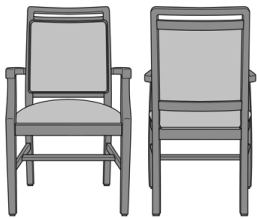

Bellariva Dining Chair, Curved Arm, Showframe with Handgrip, without Lattice, Back 40"H
Moasdfadel: BLD24A1
24W 25D 40H
25.5AH