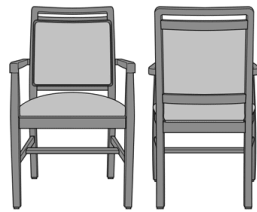

Bellariva Side Chair, Armless,
Showframe with Handgrip,
with Lattice, Back 37"H
Moasdfadel: BLD04B2
24W 26.5D 37H

Bellariva Dining Chair, Modern Arm, Showframe, without Lattice, Back 40"H
Moasdfadel: BLD12A1
24W 26.5D 40H
25.5AH

Bellariva Dining Chair, Modern Arm, Showframe, without Lattice, Back 37"H
Moasdfadel: BLD12A2
24W 26.5D 37H
25.5AH

Bellariva Dining Chair, Modern Arm, Showframe, with Lattice, Back 40"H
Moasdfadel: BLD12B1
24W 26.5D 40H
25.5AH

Bellariva Dining Chair, Modern Arm, Showframe, with Lattice, Back 37"H
Moasdfadel: BLD12B2
24W 26.5D 37H
25.5AH

Bellariva Dining Chair, Modern Arm, Showframe with Handgrip, without Lattice, Back 40"H
Moasdfadel: BLD14A1
24W 26.5D 40H
25.5AH