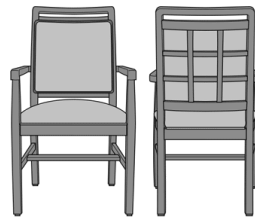

Bellariva Dining Chair, Modern Arm, Showframe with Handgrip, with Lattice, Back 40"H
Moasdfadel: BLD14B1
24W 26.5D 40H
25.5AH