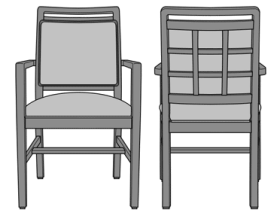

Bellariva Dining Chair, Angled Arm, Showframe with Handgrip, with Lattice, Back 37"H
Moasdfadel: BLD34B2
24W 25D 37H
25.5AH