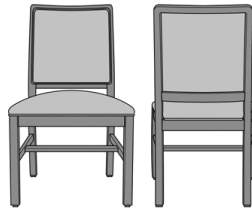

Product Dimensions and Specs

Overall	24W 26.5D 40H
Seat	20W 19D 19H
Arm	25.5H
Wt.	36 lbs
Wt. Capacity	350 lbs

Product Statement of Line Images

Bellariva Side Chair, Armless,
Showframe, without Lattice,
Back 40"H
Moasdfadel: BLD02A1
24W 26.5D 40H

Bellariva Side Chair, Armless,
Showframe, without Lattice,
Back 37"H
Moasdfadel: BLD02A2
24W 26.5D 37H

Bellariva Side Chair, Armless,
Showframe, with Lattice, Back
40"H
Moasdfadel: BLD02B1
24W 26.5D 40H