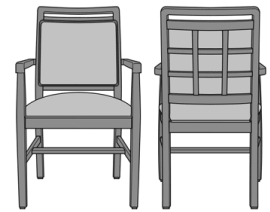

Bellariva Dining Chair, Modern Arm, Showframe, with Lattice, Back 37"H
Moasdfadel: BLD12B2
24W 26.5D 37H
25.5AH

Bellariva Dining Chair, Modern Arm, Showframe with Handgrip, without Lattice, Back 40"H
Moasdfadel: BLD14A1
24W 26.5D 40H
25.5AH

Bellariva Dining Chair, Modern Arm, Showframe with Handgrip, without Lattice, Back 37"H
Moasdfadel: BLD14A2
24W 26.5D 37H
25.5AH

Bellariva Dining Chair, Modern Arm, Showframe with Handgrip, with Lattice, Back 40"H
Moasdfadel: BLD14B1
24W 26.5D 40H
25.5AH