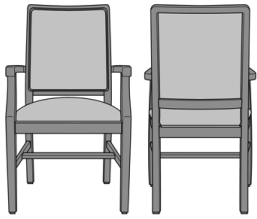

Bellariva Dining Chair, Curved Arm, Showframe, without Lattice, Back 40"H
Moasdfadel: BLD22A1
24W 25D 40H
25.5AH