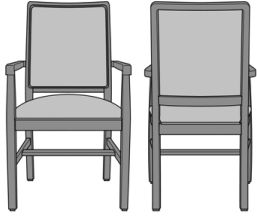

Bellariva Dining Chair, Modern Arm, Showframe, without Lattice, Back 40"H
Moasdfadel: BLD12A1
24W 26.5D 40H
25.5AH