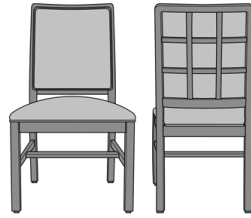

Product Dimensions and Specs

Overall	24W 26.5D 40H
Seat	20W 19D 19H
Arm	25.5H
Wt.	36 lbs
Wt. Capacity	350 lbs

Product Statement of Line Images

Bellariva Side Chair, Armless,
Showframe, without Lattice,
Back 40"H
Moasdfadel: BLD02A1
24W 26.5D 40H

Bellariva Side Chair, Armless,
Showframe, without Lattice,
Back 37"H
Moasdfadel: BLD02A2
24W 26.5D 37H

Bellariva Side Chair, Armless,
Showframe, with Lattice, Back
40"H
Moasdfadel: BLD02B1
24W 26.5D 40H

Bellariva Side Chair, Armless,
Showframe, with Lattice, Back
37"H
Moasdfadel: BLD02B2
24W 26.5D 37H

Bellariva Side Chair, Armless,
Showframe with Handgrip,
without Lattice, Back 40"H
Moasdfadel: BLD04A1
24W 26.5D 40H