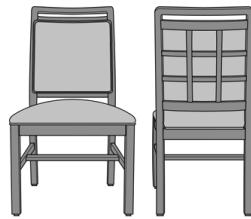

Bellariva Side Chair, Armless,
Showframe with Handgrip,
with Lattice, Back 40"H
Moasdfadel: BLD04B1
24W 26.5D 40H