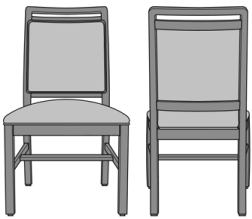

Product Dimensions and Specs

Overall	24W 26.5D 40H
Seat	20W 19D 19H
Arm	25.5H
Wt.	36 lbs
Wt. Capacity	350 lbs

Product Statement of Line Images

Bellariva Side Chair, Armless,
Showframe, without Lattice,
Back 40"H
Moasdfadel: BLD02A1
24W 26.5D 40H

Bellariva Side Chair, Armless,
Showframe, without Lattice,
Back 37"H
Moasdfadel: BLD02A2
24W 26.5D 37H

Bellariva Side Chair, Armless,
Showframe, with Lattice, Back
40"H
Moasdfadel: BLD02B1
24W 26.5D 40H

Bellariva Side Chair, Armless,
Showframe, with Lattice, Back
37"H
Moasdfadel: BLD02B2
24W 26.5D 37H

Bellariva Side Chair, Armless,
Showframe with Handgrip,
without Lattice, Back 40"H
Moasdfadel: BLD04A1
24W 26.5D 40H