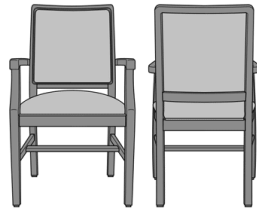

Bellariva Dining Chair, Curved Arm, Showframe, without Lattice, Back 37"H
Moasdfadel: BLD22A2
24W 25D 37H
25.5AH