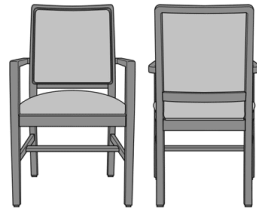

Bellariva Dining Chair, Angled Arm, Showframe, without Lattice, Back 37"H
Moasdfadel: BLD32A2
24W 25D 37H
25.5AH