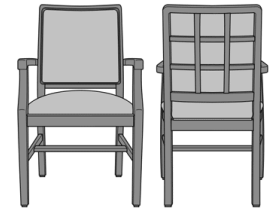

Bellariva Dining Chair, Curved Arm, Showframe, with Lattice, Back 37"H
Moasdfadel: BLD22B2
24W 25D 37H
25.5AH