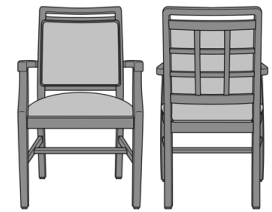

Bellariva Dining Chair, Curved Arm, Showframe with Handgrip, with Lattice, Back 37"H
Moasdfadel: BLD24B2
24W 25D 37H
25.5AH