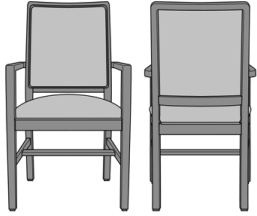

Bellariva Dining Chair, Angled Arm, Showframe, without Lattice, Back 40"H
Moasdfadel: BLD32A1
24W 25D 40H
25.5AH