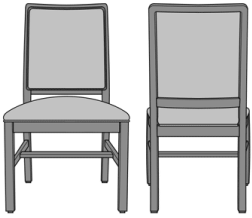

Product Dimensions and Specs

Overall	24W 26.5D 40H
Seat	20W 19D 19H
Arm	25.5H
Wt.	36 lbs
Wt. Capacity	350 lbs

Product Statement of Line Images

Bellariva Side Chair, Armless,
Showframe, without Lattice,
Back 40"H
Moasdfadel: BLD02A1
24W 26.5D 40H