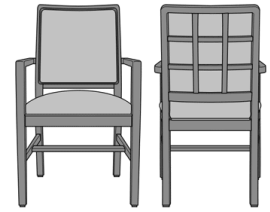

Bellariva Dining Chair, Angled Arm, Showframe, with Lattice, Back 37"H
Moasdfadel: BLD32B2
24W 25D 37H
25.5AH