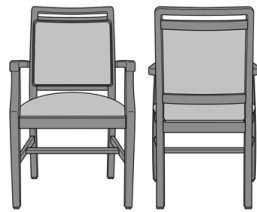

Bellariva Dining Chair, Curved Arm, Showframe with Handgrip, without Lattice, Back 37"H
Moasdfadel: BLD24A2
24W 25D 37H
25.5AH