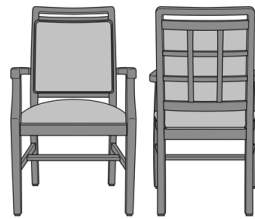

Bellariva Dining Chair, Curved Arm, Showframe with Handgrip, with Lattice, Back 40"H
Moasdfadel: BLD24B1
24W 25D 40H
25.5AH