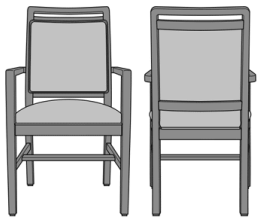

Bellariva Dining Chair, Angled Arm, Showframe with Handgrip, without Lattice, Back 40"H
Moasdfadel: BLD34A1
24W 25D 40H
25.5AH