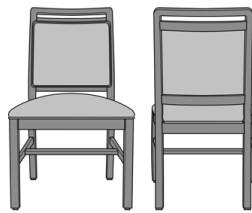

Product Dimensions and Specs

Overall	24W 26.5D 40H
Seat	20W 19D 19H
Arm	25.5H
Wt.	36 lbs
Wt. Capacity	350 lbs

Product Statement of Line Images

Bellariva Side Chair, Armless,
Showframe, without Lattice,
Back 40"H
Moasdfadel: BLD02A1
24W 26.5D 40H

Bellariva Side Chair, Armless,
Showframe, without Lattice,
Back 37"H
Moasdfadel: BLD02A2
24W 26.5D 37H

Bellariva Side Chair, Armless,
Showframe, with Lattice, Back
40"H
Moasdfadel: BLD02B1
24W 26.5D 40H

Bellariva Side Chair, Armless,
Showframe, with Lattice, Back
37"H
Moasdfadel: BLD02B2
24W 26.5D 37H

Bellariva Side Chair, Armless,
Showframe with Handgrip,
without Lattice, Back 40"H
Moasdfadel: BLD04A1
24W 26.5D 40H