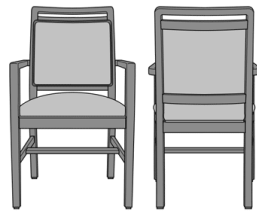

Bellariva Dining Chair, Angled Arm, Showframe with Handgrip, without Lattice, Back 37"H
Moasdfadel: BLD34A2
24W 25D 37H
25.5AH