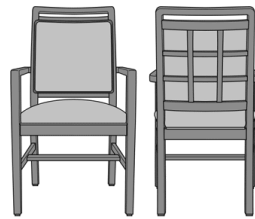

Bellariva Dining Chair, Angled Arm, Showframe with Handgrip, with Lattice, Back 40"H
Moasdfadel: BLD34B1
24W 25D 40H
25.5AH