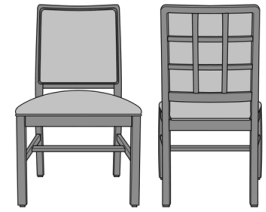

Product Dimensions and Specs

Overall	24W 26.5D 40H
Seat	20W 19D 19H
Arm	25.5H
Wt.	36 lbs
Wt. Capacity	350 lbs

Product Statement of Line Images

Bellariva Side Chair, Armless,
Showframe, without Lattice,
Back 40"H
Moasdfadel: BLD02A1
24W 26.5D 40H

Bellariva Side Chair, Armless,
Showframe, without Lattice,
Back 37"H
Moasdfadel: BLD02A2
24W 26.5D 37H

Bellariva Side Chair, Armless,
Showframe, with Lattice, Back
40"H
Moasdfadel: BLD02B1
24W 26.5D 40H

Bellariva Side Chair, Armless,
Showframe, with Lattice, Back
37"H
Moasdfadel: BLD02B2
24W 26.5D 37H

Bellariva Side Chair, Armless,
Showframe with Handgrip,
without Lattice, Back 40"H
Moasdfadel: BLD04A1
24W 26.5D 40H