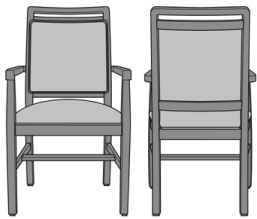

Bellariva Dining Chair, Modern Arm, Showframe with Handgrip, without Lattice, Back 40"H
Moasdfadel: BLD14A1
24W 26.5D 40H
25.5AH