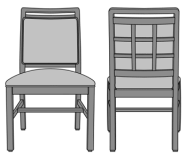

Model: BLD04B2 - Bellariva Side Chair, Armless, Showframe with Handgrip, with Lattice, Back 37"H

Specifications:	24W	26.5D	37H	24SW	19SD	19SH	32LBS	2YDS				
Fabric Grade:	7	8	9	10	11	12	13	14	15	16	COM	
List Price:	$1323	$1337	$1366	$1376	$1392	$1426	$1456	$1510	$1544	$1578	$1257	
Options:	• CAL133 $40/yard • Moisture Barrier $30/yard • Multiple Fabrics $126