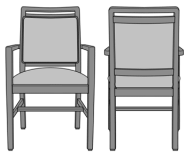

Model:	BLD34A2 - Bellariva Dining Chair, Angled Arm, Showframe with Handgrip, without Lattice, Back 37"H										
Specifications:	24W	25D	37H	20SW	19SD	19SH	25.5AH	33LBS	2YDS		
Fabric Grade:	7	8	9	10	11	12	13	14	15	16	COM
List Price:	$1305	$1318	$1347	$1358	$1374	$1408	$1438	$1492	$1526	$1559	$1238
Options:	• CAL133 $40/yard • Moisture Barrier $30/yard • Multiple Fabrics $124