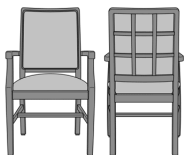

Model: BLD22B1 - Bellariva Dining Chair, Curved Arm, Showframe, with Lattice, Back 40"H

Specifications:	24W	25D	40H	20SW	19SD	19SH	25.5AH	30LBS	2YDS			
Fabric Grade:	7	8	9	10	11	12	13	14	15	16	COM	
List Price:	$1347	$1361	$1390	$1400	$1416	$1450	$1480	$1534	$1568	$1602	$1282	
Options:	• CAL133 $40/yard • Moisture Barrier $30/yard • Multiple Fabrics $129