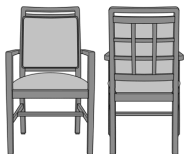

Model:	BLD34B1 - Bellariva Dining Chair, Angled Arm, Showframe with Handgrip, with Lattice, Back 40"H										
Specifications:	24W	25D	40H	20SW	19SD	19SH	25.5AH	31LBS	2YDS		
Fabric Grade:	7	8	9	10	11	12	13	14	15	16	COM
List Price:	$1347	$1361	$1390	$1400	$1416	$1450	$1480	$1534	$1568	$1602	$1282
Options:	• CAL133 $40/yard • Moisture Barrier $30/yard • Multiple Fabrics $129