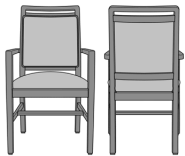

Model:	BLD34A1 - Bellariva Dining Chair, Angled Arm, Showframe with Handgrip, without Lattice, Back 40"H										
Specifications:	24W	25D	40H	20SW	19SD	19SH	25.5AH	35LBS	2YDS		
Fabric Grade:	7	8	9	10	11	12	13	14	15	16	COM
List Price:	$1341	$1354	$1383	$1394	$1410	$1443	$1474	$1528	$1561	$1595	$1275
Options:	• CAL133 $40/yard • Moisture Barrier $30/yard • Multiple Fabrics $128