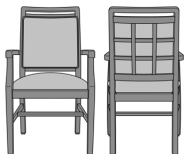

Model:	BLD24B1 - Bellariva Dining Chair, Curved Arm, Showframe with Handgrip, with Lattice, Back 40"H										
Specifications:	24W	25D	40H	20SW	19SD	19SH	25.5AH	32LBS	2YDS		
Fabric Grade:	7	8	9	10	11	12	13	14	15	16	COM
List Price:	$1347	$1361	$1390	$1400	$1416	$1450	$1480	$1534	$1568	$1602	$1282
Options:	• CAL133 $40/yard • Moisture Barrier $30/yard • Multiple Fabrics $129