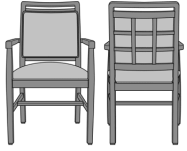

Model: BLD14B2 - Bellariva Dining Chair, Modern Arm, Showframe with Handgrip, with Lattice, Back 37"H

Specifications:	24W	26.5D	37H	20SW	19SD	19SH	25.5AH	32LBS	2YDS			
Fabric Grade:	7	8	9	10	11	12	13	14	15	16	COM	
List Price:	$1347	$1361	$1390	$1400	$1416	$1450	$1480	$1534	$1568	$1602	$1282	
Options:	• CAL133 $40/yard • Moisture Barrier $30/yard • Multiple Fabrics $129