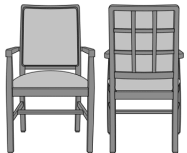

Model:	BLD12B1 - Bellariva Dining Chair, Modern Arm, Showframe, with Lattice, Back 40"H											
Specifications:	24W	26.5D	40H	20SW	19SD	19SH	25.5AH	30LBS	2YDS			
Fabric Grade:	7	8	9	10	11	12	13	14	15	16	COM	
List Price:	$1347	$1361	$1390	$1400	$1416	$1450	$1480	$1534	$1568	$1602	$1282	
Options:	• CAL133 $40/yard • Moisture Barrier $30/yard • Multiple Fabrics $129