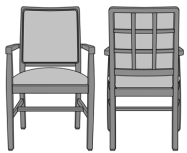

Model:	BLD12B2 - Bellariva Dining Chair, Modern Arm, Showframe, with Lattice, Back 37"H											
Specifications:	24W	26.5D	37H	20SW	19SD	19SH	25.5AH	34LBS	2YDS			
Fabric Grade:	7	8	9	10	11	12	13	14	15	16	COM	
List Price:	$1347	$1361	$1390	$1400	$1416	$1450	$1480	$1534	$1568	$1602	$1282	
Options:	• CAL133 $40/yard • Moisture Barrier $30/yard • Multiple Fabrics $129