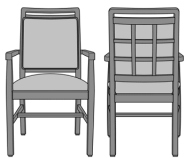

Model:	BLD14B1 - Bellariva Dining Chair, Modern Arm, Showframe with Handgrip, with Lattice, Back 40"H										
Specifications:	24W	26.5D	40H	20SW	19SD	19SH	25.5AH	36LBS	2YDS		
Fabric Grade:	7	8	9	10	11	12	13	14	15	16	COM
List Price:	$1355	$1368	$1398	$1408	$1424	$1458	$1488	$1542	$1576	$1610	$1290
Options:	• CAL133 $40/yard • Moisture Barrier $30/yard • Multiple Fabrics $129