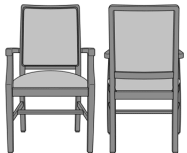

Model: BLD22A1 - Bellariva Dining Chair, Curved Arm, Showframe, without Lattice, Back 40"H

Specifications:	24W	25D	40H	20SW	19SD	19SH	25.5AH	29LBS	2YDS			
Fabric Grade:	7	8	9	10	11	12	13	14	15	16	COM	
List Price:	$1323	$1337	$1366	$1376	$1392	$1426	$1456	$1510	$1544	$1578	$1257	
Options:	• CAL133 $40/yard • Moisture Barrier $30/yard • Multiple Fabrics $126