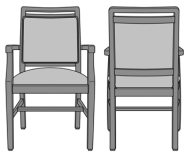

Model:	BLD24A2 - Bellariva Dining Chair, Curved Arm, Showframe with Handgrip, without Lattice, Back 37"H										
Specifications:	24W	25D	37H	20SW	19SD	19SH	25.5AH	30LBS	2YDS		
Fabric Grade:	7	8	9	10	11	12	13	14	15	16	COM
List Price:	$1305	$1318	$1347	$1358	$1374	$1408	$1438	$1492	$1526	$1559	$1238
Options:	• CAL133 $40/yard • Moisture Barrier $30/yard • Multiple Fabrics $124