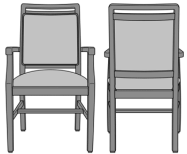

Model:	BLD24A1 - Bellariva Dining Chair, Curved Arm, Showframe with Handgrip, without Lattice, Back 40"H										
Specifications:	24W	25D	40H	20SW	19SD	19SH	25.5AH	30LBS	2YDS		
Fabric Grade:	7	8	9	10	11	12	13	14	15	16	COM
List Price:	$1341	$1354	$1383	$1394	$1410	$1443	$1474	$1528	$1561	$1595	$1275
Options:	• CAL133 $40/yard • Moisture Barrier $30/yard • Multiple Fabrics $128