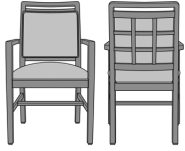

Model: BLD34B2 - Bellariva Dining Chair, Angled Arm, Showframe with Handgrip, with Lattice, Back 37"H

Specifications:	24W	25D	37H	20SW	19SD	19SH	25.5AH	32LBS	2YDS		
Fabric Grade:	7	8	9	10	11	12	13	14	15	16	COM
List Price:	$1347	$1361	$1390	$1400	$1416	$1450	$1480	$1534	$1568	$1602	$1282
Options:	• CAL133 $40/yard • Moisture Barrier $30/yard • Multiple Fabrics $129