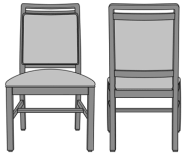

Model:	BLD02A1 - Bellariva Side Chair, Armless, Showframe, without Lattice, Back 40"H											
Specifications:	24W	26.5D	40H	24SW	19SD	19SH	27LBS	2YDS				
Fabric Grade:	7	8	9	10	11	12	13	14	15	16	COM	
List Price:	\$1298	\$1311	\$1341	\$1351	\$1367	\$1401	\$1431	\$1485	\$1519	\$1553	\$1231	
Options:	• CAL133 \$40/yard • Moisture Barrier \$30/yard • Multiple Fabrics \$124											

Model:	BLD02A2 - Bellariva Side Chair, Armless, Showframe, without Lattice, Back 37"H											
Specifications:	24W	26.5D	37H	24SW	19SD	19SH	27LBS	2YDS				
Fabric Grade:	7	8	9	10	11	12	13	14	15	16	COM	
List Price:	\$1281	\$1294	\$1323	\$1334	\$1350	\$1383	\$1414	\$1468	\$1502	\$1535	\$1213	
Options:	• CAL133 \$40/yard • Moisture Barrier \$30/yard • Multiple Fabrics \$122											

Model:	BLD02B1 - Bellariva Side Chair, Armless, Showframe, with Lattice, Back 40"H											
Specifications:	24W	26.5D	40H	24SW	19SD	19SH	31LBS	2YDS				
Fabric Grade:	7	8	9	10	11	12	13	14	15	16	COM	
List Price:	\$1323	\$1337	\$1366	\$1376	\$1392	\$1426	\$1456	\$1510	\$1544	\$1578	\$1257	
Options:	• CAL133 \$40/yard • Moisture Barrier \$30/yard • Multiple Fabrics \$126											

Model:	BLD02B2 - Bellariva Side Chair, Armless, Showframe, with Lattice, Back 37"H											
Specifications:	24W	26.5D	37H	24SW	19SD	19SH	32.5LBS	2YDS				
Fabric Grade:	7	8	9	10	11	12	13	14	15	16	COM	
List Price:	\$1323	\$1337	\$1366	\$1376	\$1392	\$1426	\$1456	\$1510	\$1544	\$1578	\$1257	
Options:	• CAL133 \$40/yard • Moisture Barrier \$30/yard • Multiple Fabrics \$126											