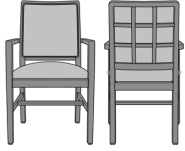

Model:	BLD32B2 - Bellariva Dining Chair, Angled Arm, Showframe, with Lattice, Back 37"H										
Specifications:	24W	25D	37H	20SW	19SD	19SH	25.5AH	34LBS	2YDS		
Fabric Grade:	7	8	9	10	11	12	13	14	15	16	COM
List Price:	$1347	$1361	$1390	$1400	$1416	$1450	$1480	$1534	$1568	$1602	$1282
Options:	• CAL133 $40/yard • Moisture Barrier $30/yard • Multiple Fabrics $129