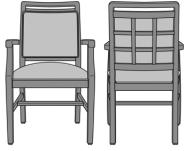

Model: BLD24B2 - Bellariva Dining Chair, Curved Arm, Showframe with Handgrip, with Lattice, Back 37"H

Specifications: 24W 25D 37H 20SW 19SD 19SH 25.5AH 31LBS 2YDS
Fabric Grade: 7 8 9 10 11 12 13 14 15 16 COM
List Price: $1347 $1361 $1390 $1400 $1416 $1450 $1480 $1534 $1568 $1602 $1282
Options: • CAL133 $40/yard • Moisture Barrier $30/yard • Multiple Fabrics $129