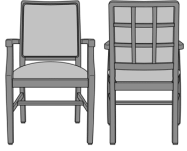

Model:	BLD22B2 - Bellariva Dining Chair, Curved Arm, Showframe, with Lattice, Back 37"H										
Specifications:	24W	25D	37H	20SW	19SD	19SH	25.5AH	34LBS	2YDS		
Fabric Grade:	7	8	9	10	11	12	13	14	15	16	COM
List Price:	$1347	$1361	$1390	$1400	$1416	$1450	$1480	$1534	$1568	$1602	$1282
Options:	• CAL133 $40/yard • Moisture Barrier $30/yard • Multiple Fabrics $129