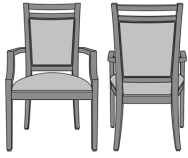

Model: LE111 - Levanzo Dining Chair, without Handgrip, without X Underframe

Specifications:	23W	24.25D	38.5H	20SW	19SD	19SH	25AH	25LBS	1.75YDS			
Fabric Grade:	7	8	9	10	11	12	13	14	15	16	COM	
List Price:	\$1269	\$1281	\$1306	\$1315	\$1329	\$1359	\$1385	\$1433	\$1462	\$1492	\$1215	
Options:	• CAL133 \$40/yard • Moisture Barrier \$30/yard • Multiple Fabrics \$122											

Model: LE111IXX - Levanzo Dining Chair, without Handgrip, without X Underframe, with Double X Back Insert

Specifications:	23W	24.25D	38.5H	20SW	19SD	19SH	25AH	27LBS	1.75YDS			
Fabric Grade:	7	8	9	10	11	12	13	14	15	16	COM	
List Price:	\$1318	\$1330	\$1355	\$1364	\$1378	\$1408	\$1435	\$1482	\$1511	\$1541	\$1266	
Options:	• CAL133 \$40/yard • Moisture Barrier \$30/yard • Multiple Fabrics \$127											

Model: LE112 - Levanzo Dining Chair, without Handgrip, with X Underframe

Specifications:	23W	24.25D	38.5H	20SW	19SD	19SH	25AH	28LBS	1.75YDS			
Fabric Grade:	7	8	9	10	11	12	13	14	15	16	COM	
List Price:	\$1269	\$1281	\$1306	\$1315	\$1329	\$1359	\$1385	\$1433	\$1462	\$1492	\$1215	
Options:	• CAL133 \$40/yard • Moisture Barrier \$30/yard • Multiple Fabrics \$122											

Model: LE112IXX - Levanzo Dining Chair, without Handgrip, with X Underframe, with Double X Back Insert

Specifications:	23W	24.25D	38.5H	20SW	19SD	19SH	25AH	31LBS	1.75YDS			
Fabric Grade:	7	8	9	10	11	12	13	14	15	16	COM	
List Price:	\$1343	\$1355	\$1380	\$1390	\$1404	\$1433	\$1460	\$1507	\$1536	\$1566	\$1292	
Options:	• CAL133 \$40/yard • Moisture Barrier \$30/yard • Multiple Fabrics \$130											