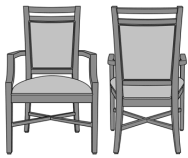

Model: LE111IXX - Levanzo Dining Chair, without Handgrip, without X Underframe, with Double X Back Insert

Specifications:	23W	24.25D	38.5H	20SW	19SD	19SH	25AH	27LBS	1.75YDS			
Fabric Grade:	7	8	9	10	11	12	13	14	15	16	COM	
List Price:	\$1318	\$1330	\$1355	\$1364	\$1378	\$1408	\$1435	\$1482	\$1511	\$1541	\$1266	
Options:	• CAL133 \$40/yard • Moisture Barrier \$30/yard • Multiple Fabrics \$127											

Model: LE112 - Levanzo Dining Chair, without Handgrip, with X Underframe

Specifications:	23W	24.25D	38.5H	20SW	19SD	19SH	25AH	28LBS	1.75YDS			
Fabric Grade:	7	8	9	10	11	12	13	14	15	16	COM	
List Price:	\$1269	\$1281	\$1306	\$1315	\$1329	\$1359	\$1385	\$1433	\$1462	\$1492	\$1215	
Options:	• CAL133 \$40/yard • Moisture Barrier \$30/yard • Multiple Fabrics \$122											

Model: LE112IXX - Levanzo Dining Chair, without Handgrip, with X Underframe, with Double X Back Insert

Specifications:	23W	24.25D	38.5H	20SW	19SD	19SH	25AH	31LBS	1.75YDS			
Fabric Grade:	7	8	9	10	11	12	13	14	15	16	COM	
List Price:	\$1343	\$1355	\$1380	\$1390	\$1404	\$1433	\$1460	\$1507	\$1536	\$1566	\$1292	
Options:	• CAL133 \$40/yard • Moisture Barrier \$30/yard • Multiple Fabrics \$130											

Model: LE121 - Levanzo Dining Chair, with Handgrip, without X Underframe

Specifications:	23W	24.25D	38.5H	20SW	19SD	19SH	25AH	25LBS	1.75YDS			
Fabric Grade:	7	8	9	10	11	12	13	14	15	16	COM	
List Price:	\$1293	\$1305	\$1330	\$1339	\$1353	\$1383	\$1409	\$1457	\$1486	\$1516	\$1240	
Options:	<ul style="list-style-type: none"> • CAL133 \$40/yard • Moisture Barrier \$30/yard • Multiple Fabrics \$124 											