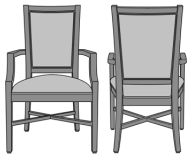

Model: LE111 - Levanzo Dining Chair, without Handgrip, without X Underframe

Specifications:	23W	24.25D	38.5H	20SW	19SD	19SH	25AH	25LBS	1.75YDS			
Fabric Grade:	7	8	9	10	11	12	13	14	15	16	COM	
List Price:	\$1269	\$1281	\$1306	\$1315	\$1329	\$1359	\$1385	\$1433	\$1462	\$1492	\$1215	
Options:	• CAL133 \$40/yard • Moisture Barrier \$30/yard • Multiple Fabrics \$122											

Model: LE111IXX - Levanzo Dining Chair, without Handgrip, without X Underframe, with Double X Back Insert

Specifications:	23W	24.25D	38.5H	20SW	19SD	19SH	25AH	27LBS	1.75YDS			
Fabric Grade:	7	8	9	10	11	12	13	14	15	16	COM	
List Price:	\$1318	\$1330	\$1355	\$1364	\$1378	\$1408	\$1435	\$1482	\$1511	\$1541	\$1266	
Options:	• CAL133 \$40/yard • Moisture Barrier \$30/yard • Multiple Fabrics \$127											

Model: LE112 - Levanzo Dining Chair, without Handgrip, with X Underframe

Specifications:	23W	24.25D	38.5H	20SW	19SD	19SH	25AH	28LBS	1.75YDS			
Fabric Grade:	7	8	9	10	11	12	13	14	15	16	COM	
List Price:	\$1269	\$1281	\$1306	\$1315	\$1329	\$1359	\$1385	\$1433	\$1462	\$1492	\$1215	
Options:	• CAL133 \$40/yard • Moisture Barrier \$30/yard • Multiple Fabrics \$122											