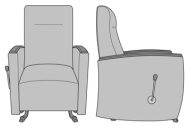

Model: VLR12UP - Valentia Motion Chair, with Upholstered Panels

Specifications:	26W	30.5D	40.5H	20SW	19SD	19SH	26AH	51LBS	5.25YDS			
Fabric Grade:	7	8	9	10	11	12	13	14	15	16	COM	
List Price:	\$2741	\$2775	\$2852	\$2879	\$2922	\$3010	\$3090	\$3231	\$3320	\$3408	\$2540	
Options:	<ul style="list-style-type: none"> • CAL133 \$40/yard • Moisture Barrier \$30/yard • Multiple Fabrics \$254 											

Model: VLGL1 - Valentia Glider

Specifications:	30W	32D	43H	20.5SW	20SD	19SH	26AH	74LBS	7.5YDS			
Fabric Grade:	7	8	9	10	11	12	13	14	15	16	COM	
List Price:	\$5107	\$5157	\$5267	\$5306	\$5366	\$5492	\$5606	\$5809	\$5935	\$6061	\$4864	
Options:	<ul style="list-style-type: none"> • CAL133 \$40/yard • Moisture Barrier \$30/yard • Multiple Fabrics \$487 											