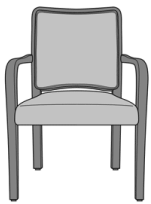

Product Dimensions and Specs

Overall	24W 25D 36H
Seat	20W 19D 19H
Arm	25H
Wt.	25 lbs
Wt. Capacity	350 lbs

Product Statement of Line Images

Symphony Stacking Chair,
Dolce Flared Leg, Full
Upholstery with Cleanout,
Flared Scoop Back
Moasdfadel: 31117
24W 25D 36H
25AH

Symphony Stacking Chair,
Dolce Flared Leg, Full
Upholstery with Cleanout,
Scooped Back
Moasdfadel: 31118
24W 25D 36H
25AH

Symphony Stacking Chair,
Dolce Flared Leg, Full
Upholstery with Cleanout,
Flared Back
Moasdfadel: 31119
24W 25D 36H
25AH

Symphony Stacking Chair,
Dolce Flared Leg, Showframe
with Cleanout, Flared Scoop
Back
Moasdfadel: 31127
24W 25D 36H
25AH

Symphony Stacking Chair,
Dolce Flared Leg, Showframe
with Cleanout, Scooped Back
Moasdfadel: 31128
24W 25D 36H
25AH