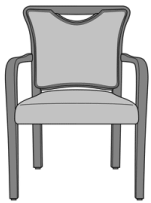

Symphony Stacking Chair,
Dolce Flared Leg, Showframe
with Cleanout & Handgrip,
Flared Back
Moasdfadel: 31169
24W 25D 36H
25AH