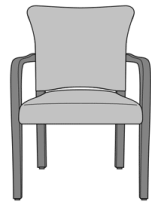

Symphony Stacking Chair,
Dolce Flared Leg, Full
Upholstery without Cleanout,
Scooped Back
Moasdfadel: 31148
24W 25D 36H
25AH

Symphony Stacking Chair,
Dolce Flared Leg, Full
Upholstery without Cleanout,
Flared Back
Moasdfadel: 31149
24W 25D 36H
25AH

Symphony Stacking Chair,
Dolce Flared Leg, Showframe
without Cleanout, Flared
Scoop Back
Moasdfadel: 31157
24W 25D 36H
25AH

Symphony Stacking Chair,
Dolce Flared Leg, Showframe
without Cleanout, Scooped
Back
Moasdfadel: 31158
24W 25D 36H
25AH

Symphony Stacking Chair,
Dolce Flared Leg, Showframe
without Cleanout, Flared Back
Moasdfadel: 31159
24W 25D 36H
25AH

Symphony Stacking Chair,
Dolce Flared Leg, Showframe
with Cleanout & Handgrip,
Flared Back
Moasdfadel: 31169
24W 25D 36H
25AH