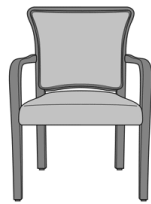

Product Dimensions and Specs

Overall	24W 25D 36H
Seat	20W 19D 19H
Arm	25H
Wt.	25 lbs
Wt. Capacity	350 lbs

Product Statement of Line Images

Symphony Stacking Chair,
Dolce Flared Leg, Full
Upholstery with Cleanout,
Flared Scoop Back
Moasdfadel: 31117
24W 25D 36H
25AH

Symphony Stacking Chair,
Dolce Flared Leg, Full
Upholstery with Cleanout,
Scooped Back
Moasdfadel: 31118
24W 25D 36H
25AH

Symphony Stacking Chair,
Dolce Flared Leg, Full
Upholstery with Cleanout,
Flared Back
Moasdfadel: 31119
24W 25D 36H
25AH

Symphony Stacking Chair,
Dolce Flared Leg, Showframe
with Cleanout, Flared Scoop
Back
Moasdfadel: 31127
24W 25D 36H
25AH

Symphony Stacking Chair,
Dolce Flared Leg, Showframe
with Cleanout, Scooped Back
Moasdfadel: 31128
24W 25D 36H
25AH

Symphony Stacking Chair,
Dolce Flared Leg, Showframe
with Cleanout, Flared Back
Moasdfadel: 31129
24W 25D 36H
25AH

Symphony Stacking Chair,
Dolce Flared Leg, Full
Upholstery without Cleanout,
Flared Scoop Back
Moasdfadel: 31147
24W 25D 36H
25AH