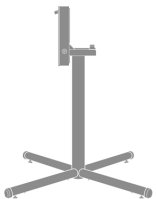

Model: TBL24WT - Table Base – Pedestal X Base, Small, Wheelchair Height, Tilt Top

Specifications: 20.5W 20.5D 30.5H 29LBS

List Price: \$1106

Model: TBL32WT - Table Base – Pedestal X Base, Medium, Wheelchair Height, Tilt Top

Specifications: 32W 32D 30.5H 31LBS

List Price: \$1133

Model: TBL40WT - Table Base – Pedestal X Base, Large, Wheelchair Height, Tilt Top

Specifications: 35.88W 35.88D 30.5H 32LBS

List Price: \$1243

Model: TBL24TILT - Table Base – Pedestal X Base, Small, Standard Height, Tilt Top

Specifications: 20.5W 20.5D 28.5H 28LBS

List Price: \$1079

Model: TBL32TILT - Table Base – Pedestal X Base, Medium, Standard Height, Tilt Top

Specifications: 32W 32D 28.5H 30LBS

List Price: \$1107

Model: TBL40TILT - Table Base – Pedestal X Base, Large, Standard Height, Tilt Top