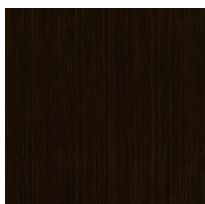

Midnight Oak
(Fusion)