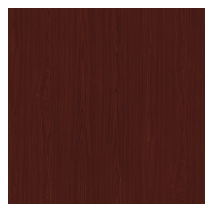

African
Mahogany
(Fusion)