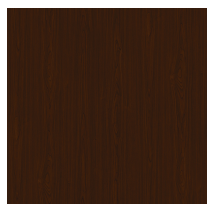

Natural
Mahogany
(Fusion)