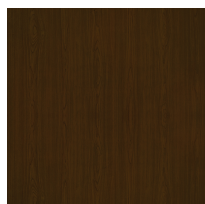

Espresso
(Fusion)