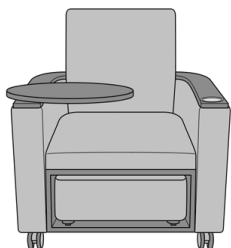

Product Dimensions and Specs

Overall	34W 31D 38H
Seat	24W 20D 19H
Arm	25.5H
Wt.	93 lbs
Wt. Capacity	350 lbs

Product Statement of Line Images

Sassari Chair & Ottoman,
Square Back, Open Storage,
Arm Caps, Table Right, Cup
Holder Left
Moasdfadel: SARJ2A1AOM
34W 31D 38H
25.5AH