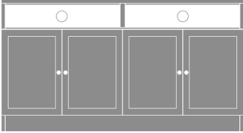

## Product Dimensions and Specs

Overall 60W 18D 32H

Wt. 183 lbs

Product Statement of Line Images

Lancaster Media Console with  
Shelves – 60”W  
Moasdfadel: LAMUC04S60  
60W 18D 32H

Product Features

Durable Finish