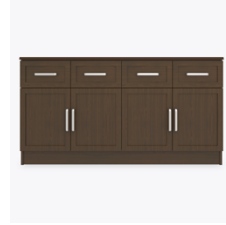

Optional Drawers

Drawers are available and are optional.