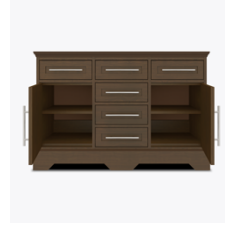

Door Hinges

100° self-closing, kitchen-grade Blum® Euro Hinges provide a smooth motion.

Adjustable Shelf

Unit includes adjustable enclosed shelves.

Optional Widths

Choose from 3 optional widths – 48”, 60” or 72”.