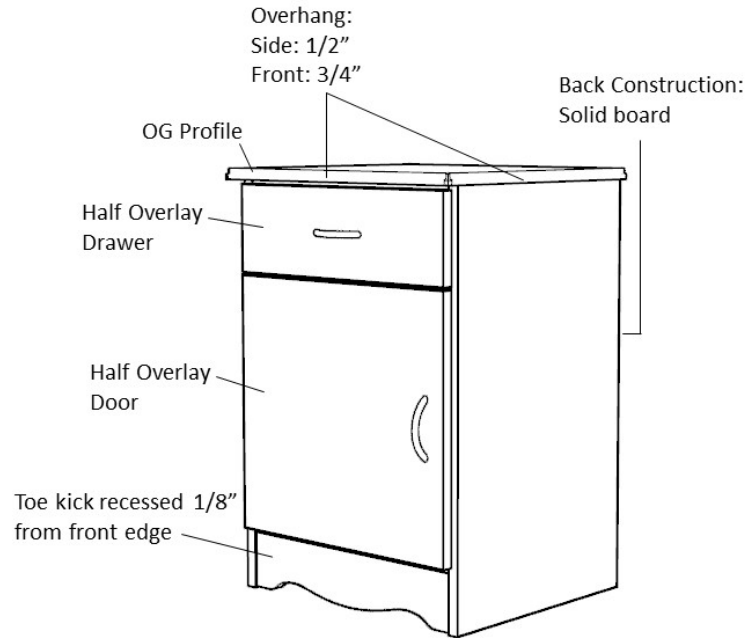

Back Construction

- 1/4" Solid board

Desk Construction

- 3/4" Plywood

Jointing System

- Dowel and mechanical fasteners

Venting

- Venting on back of bedside cabinet with one drawer, one door only

Glides

- Standard Option for most products: Nylon knock-in glides
- Cabinets over 30" wide and/or 48" high: Screw-in levelers

Product Dimensions and Specs

Overall 31.5W 19D 30H

Wt. 120 lbs

Product Statement of Line Images