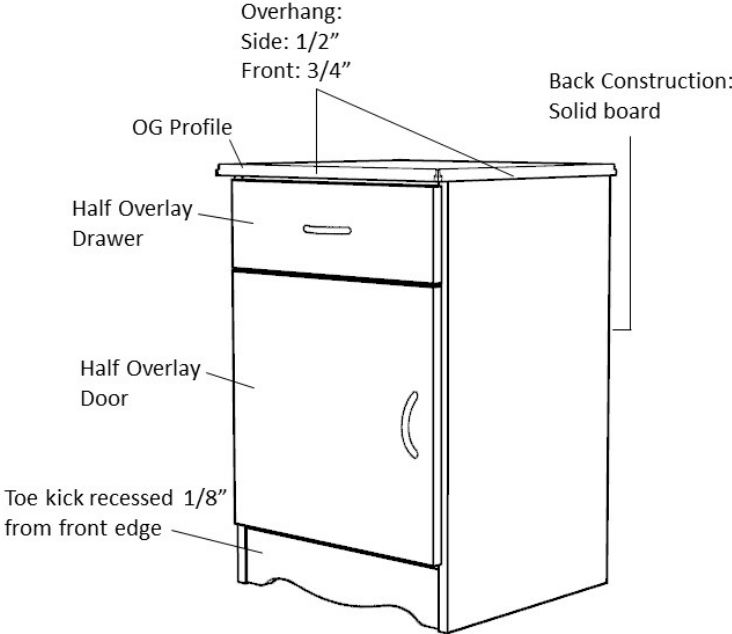

Back Construction

- 1/4" Solid board

Desk Construction

- 3/4" Plywood

Jointing System

- Dowel and mechanical fasteners

Venting

- Venting on back of bedside cabinet with one drawer, one door only

Glides

- Standard Option for most products: Nylon knock-in glides
- Cabinets over 30" wide and/or 48" high: Screw-in levelers

Product Dimensions and Specs

Overall 21W 19D 32H

Wt. 92 lbs

Product Statement of Line Images