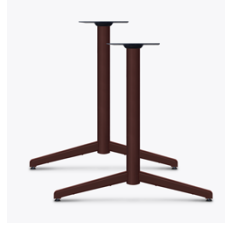

Lumio Twin Pedestal T Base,
Medium, Standard Height
Moasfadel: LUMTBD31SH
31W 28D 28.5H

Lumio Twin Pedestal T Base,
Medium, Wheelchair Height
Moasfadel: LUMTBD31WH
31W 28D 30.5H

Lumio Twin Pedestal T Base,
Large, Standard Height
Moasfadel: LUMTBD41SH
41W 28D 28.5H

Lumio Twin Pedestal T Base,
Large, Wheelchair Height
Moasfadel: LUMTBD41WH
41W 28D 30.5H

Product Features

Durable Finish

Kwalu's solid surface (1/8" thick) proprietary finish doesn't have any of the drawbacks of wood. The frames are moisture impervious, graffiti-resistant, easy to clean and maintenance-free.

Twin Base

For use on rectangle tables, the twin and triple T-Bases allow for flexibility in table size.

Optional Wheelchair Height

Wheelchair height base is available and is optional.

Adj. Height Glides

The height of the glides can be adjusted manually to accommodate uneven flooring.