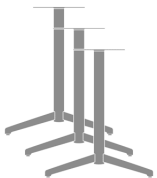

Model: LUM113 - Lumio Pedestal Base, Medium, Standard Height

Specifications: 31W 31D 28.5H 24LBS

List Price: \$923

Model: LUM113WH - Lumio Pedestal Base, Medium, Wheelchair Height

Specifications: 31W 31D 30.5H 24LBS

List Price: \$953

Model: LUM114 - Lumio Pedestal Base, Large, Standard Height

Specifications: 40.75W 40.75D 28.5H 26LBS

List Price: \$1105

Model: LUM114WH - Lumio Pedestal Base, Large, Wheelchair Height

Specifications: 40.75W 40.75D 30.5H 27LBS

List Price: \$1134

Model: LUMTBT26SH - Lumio Triple Pedestal T Base, Small, Standard Height

Specifications: 26W 30D 28.5H 56LBS

List Price: \$1739

Model: LUMTBT26WH - Lumio Triple Pedestal T Base, Small, Wheelchair Height

Specifications: 26W 30D 30.5H 20LBS

List Price: \$1772

Model: LUMTBT31SH - Lumio Triple Pedestal T Base, Medium, Standard Height

Specifications: 31W 30D 28.5H 58LBS

List Price: \$1910

Model: LUMTBT31WH - Lumio Triple Pedestal T Base, Medium, Wheelchair Height