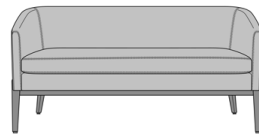

Product Dimensions and Specs

Overall	60W 31D 35H
Seat	54W 18D 20H
Arm	26H
Wt.	88 lbs
Wt. Capacity	500 lbs

Product Statement of Line Images

Pisa Love Seat, with Pillows,  
without Channel Stitching  
Fixed Seat  
Moasdfadel: PISA2A1AFS  
60W 31D 35H  
26AH

Pisa Love Seat, Loose Seat  
Cushion  
Moasdfadel: PISA2A1ALS  
60W 31D 35H  
26AH

Pisa Love Seat, with Pillows,  
with Channel Stitching Fixed  
Seat  
Moasdfadel: PISA2A2AFS  
60W 31D 35H  
26AH

Pisa Love Seat, Loose Seat  
Cushion, with Pillows, with  
Channel Stitching  
Moasdfadel: PISA2A2ALS  
60W 31D 35H  
26AH

Pisa Love Seat, without  
Pillows, without Channel  
Stitching Fixed Seat  
Moasdfadel: PISA2B1AFS  
60W 26D 30H  
26AH

Pisa Love Seat, Loose Seat  
Cushion, without Pillows,  
without Channel Stitching  
Moasdfadel: PISA2B1ALS  
60W 26D 30H  
26AH

Pisa Love Seat, without  
Pillows, with Channel Stitching  
Fixed Seat  
Moasdfadel: PISA2B2AFS  
60W 26D 30H  
26AH

Pisa Love Seat, Loose Seat  
Cushion, without Pillows,  
without Channel Stitching  
Moasdfadel: PISA2B2ALS  
60W 26D 30H  
26AH