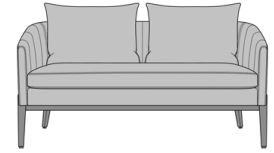

Product Dimensions and Specs

Overall	60W 31D 35H
Seat	54W 18D 20H
Arm	26H
Wt.	88 lbs
Wt. Capacity	500 lbs

Product Statement of Line Images

Pisa Love Seat, with Pillows,  
without Channel Stitching  
Fixed Seat  
Moasdfadel: PISA2A1AFS  
60W 31D 35H  
26AH

Pisa Love Seat, Loose Seat  
Cushion  
Moasdfadel: PISA2A1ALS  
60W 31D 35H  
26AH

Pisa Love Seat, with Pillows,  
with Channel Stitching Fixed  
Seat  
Moasdfadel: PISA2A2AFS  
60W 31D 35H  
26AH

Pisa Love Seat, Loose Seat  
Cushion, with Pillows, with  
Channel Stitching  
Moasdfadel: PISA2A2ALS  
60W 31D 35H  
26AH

Pisa Love Seat, without  
Pillows, without Channel  
Stitching Fixed Seat  
Moasdfadel: PISA2B1AFS  
60W 26D 30H  
26AH

Pisa Love Seat, Loose Seat  
Cushion, without Pillows,  
without Channel Stitching  
Moasdfadel: PISA2B1ALS  
60W 26D 30H  
26AH

Pisa Love Seat, without  
Pillows, with Channel Stitching  
Fixed Seat  
Moasdfadel: PISA2B2AFS  
60W 26D 30H  
26AH

Pisa Love Seat, Loose Seat  
Cushion, without Pillows,  
without Channel Stitching  
Moasdfadel: PISA2B2ALS  
60W 26D 30H  
26AH