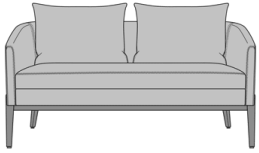

Product Dimensions and Specs

Overall	60W 31D 35H
Seat	54W 18D 20H
Arm	26H
Wt.	88 lbs
Wt. Capacity	500 lbs

Product Statement of Line Images

Pisa Love Seat, with Pillows,  
without Channel Stitching  
Fixed Seat  
Moasdfadel: PISA2A1AFS  
60W 31D 35H  
26AH

Pisa Love Seat, Loose Seat  
Cushion  
Moasdfadel: PISA2A1ALS  
60W 31D 35H  
26AH

Pisa Love Seat, with Pillows,  
with Channel Stitching Fixed  
Seat  
Moasdfadel: PISA2A2AFS  
60W 31D 35H  
26AH

Pisa Love Seat, Loose Seat  
Cushion, with Pillows, with  
Channel Stitching  
Moasdfadel: PISA2A2ALS  
60W 31D 35H  
26AH

Pisa Love Seat, without  
Pillows, without Channel  
Stitching Fixed Seat  
Moasdfadel: PISA2B1AFS  
60W 26D 30H  
26AH

Pisa Love Seat, Loose Seat  
Cushion, without Pillows,  
without Channel Stitching  
Moasdfadel: PISA2B1ALS  
60W 26D 30H  
26AH

Pisa Love Seat, without  
Pillows, with Channel Stitching  
Fixed Seat  
Moasdfadel: PISA2B2AFS  
60W 26D 30H  
26AH

Pisa Love Seat, Loose Seat  
Cushion, without Pillows,  
without Channel Stitching  
Moasdfadel: PISA2B2ALS  
60W 26D 30H  
26AH