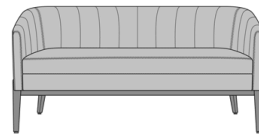

Product Dimensions and Specs

Overall	60W 31D 35H
Seat	54W 18D 20H
Arm	26H
Wt.	88 lbs
Wt. Capacity	500 lbs

Product Statement of Line Images

Pisa Love Seat, with Pillows,  
without Channel Stitching  
Fixed Seat  
Moasdfadel: PISA2A1AFS  
60W 31D 35H  
26AH

Pisa Love Seat, Loose Seat  
Cushion  
Moasdfadel: PISA2A1ALS  
60W 31D 35H  
26AH

Pisa Love Seat, with Pillows,  
with Channel Stitching Fixed  
Seat  
Moasdfadel: PISA2A2AFS  
60W 31D 35H  
26AH

Pisa Love Seat, Loose Seat  
Cushion, with Pillows, with  
Channel Stitching  
Moasdfadel: PISA2A2ALS  
60W 31D 35H  
26AH

Pisa Love Seat, without  
Pillows, without Channel  
Stitching Fixed Seat  
Moasdfadel: PISA2B1AFS  
60W 26D 30H  
26AH

Pisa Love Seat, Loose Seat  
Cushion, without Pillows,  
without Channel Stitching  
Moasdfadel: PISA2B1ALS  
60W 26D 30H  
26AH

Pisa Love Seat, without  
Pillows, with Channel Stitching  
Fixed Seat  
Moasdfadel: PISA2B2AFS  
60W 26D 30H  
26AH

Pisa Love Seat, Loose Seat  
Cushion, without Pillows,  
without Channel Stitching  
Moasdfadel: PISA2B2ALS  
60W 26D 30H  
26AH