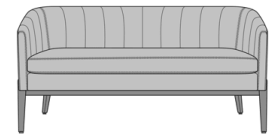

Product Dimensions and Specs

Overall	60W 31D 35H
Seat	54W 18D 20H
Arm	26H
Wt.	88 lbs
Wt. Capacity	500 lbs

Product Statement of Line Images

Pisa Love Seat, with Pillows,  
without Channel Stitching  
Fixed Seat  
Moasdfadel: PISA2A1AFS  
60W 31D 35H  
26AH

Pisa Love Seat, Loose Seat  
Cushion  
Moasdfadel: PISA2A1ALS  
60W 31D 35H  
26AH

Pisa Love Seat, with Pillows,  
with Channel Stitching Fixed  
Seat  
Moasdfadel: PISA2A2AFS  
60W 31D 35H  
26AH

Pisa Love Seat, Loose Seat  
Cushion, with Pillows, with  
Channel Stitching  
Moasdfadel: PISA2A2ALS  
60W 31D 35H  
26AH

Pisa Love Seat, without  
Pillows, without Channel  
Stitching Fixed Seat  
Moasdfadel: PISA2B1AFS  
60W 26D 30H  
26AH

Pisa Love Seat, Loose Seat  
Cushion, without Pillows,  
without Channel Stitching  
Moasdfadel: PISA2B1ALS  
60W 26D 30H  
26AH

Pisa Love Seat, without  
Pillows, with Channel Stitching  
Fixed Seat  
Moasdfadel: PISA2B2AFS  
60W 26D 30H  
26AH

Pisa Love Seat, Loose Seat  
Cushion, without Pillows,  
without Channel Stitching  
Moasdfadel: PISA2B2ALS  
60W 26D 30H  
26AH