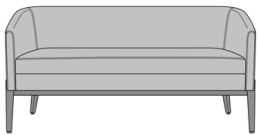

Product Dimensions and Specs

Overall	60W 31D 35H
Seat	54W 18D 20H
Arm	26H
Wt.	88 lbs
Wt. Capacity	500 lbs

Product Statement of Line Images

Pisa Love Seat, with Pillows,  
without Channel Stitching  
Fixed Seat  
Moasdfadel: PISA2A1AFS  
60W 31D 35H  
26AH

Pisa Love Seat, Loose Seat  
Cushion  
Moasdfadel: PISA2A1ALS  
60W 31D 35H  
26AH

Pisa Love Seat, with Pillows,  
with Channel Stitching Fixed  
Seat  
Moasdfadel: PISA2A2AFS  
60W 31D 35H  
26AH

Pisa Love Seat, Loose Seat  
Cushion, with Pillows, with  
Channel Stitching  
Moasdfadel: PISA2A2ALS  
60W 31D 35H  
26AH

Pisa Love Seat, without  
Pillows, without Channel  
Stitching Fixed Seat  
Moasdfadel: PISA2B1AFS  
60W 26D 30H  
26AH

Pisa Love Seat, Loose Seat  
Cushion, without Pillows,  
without Channel Stitching  
Moasdfadel: PISA2B1ALS  
60W 26D 30H  
26AH

Pisa Love Seat, without  
Pillows, with Channel Stitching  
Fixed Seat  
Moasdfadel: PISA2B2AFS  
60W 26D 30H  
26AH

Pisa Love Seat, Loose Seat  
Cushion, without Pillows,  
without Channel Stitching  
Moasdfadel: PISA2B2ALS  
60W 26D 30H  
26AH