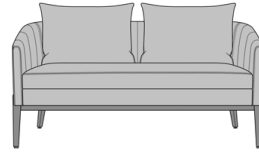

Product Dimensions and Specs

Overall	60W 31D 35H
Seat	54W 18D 20H
Arm	26H
Wt.	88 lbs
Wt. Capacity	500 lbs

Product Statement of Line Images

Pisa Love Seat, with Pillows,  
without Channel Stitching  
Fixed Seat  
Moasdfadel: PISA2A1AFS  
60W 31D 35H  
26AH

Pisa Love Seat, Loose Seat  
Cushion  
Moasdfadel: PISA2A1ALS  
60W 31D 35H  
26AH

Pisa Love Seat, with Pillows,  
with Channel Stitching Fixed  
Seat  
Moasdfadel: PISA2A2AFS  
60W 31D 35H  
26AH

Pisa Love Seat, Loose Seat  
Cushion, with Pillows, with  
Channel Stitching  
Moasdfadel: PISA2A2ALS  
60W 31D 35H  
26AH

Pisa Love Seat, without  
Pillows, without Channel  
Stitching Fixed Seat  
Moasdfadel: PISA2B1AFS  
60W 26D 30H  
26AH

Pisa Love Seat, Loose Seat  
Cushion, without Pillows,  
without Channel Stitching  
Moasdfadel: PISA2B1ALS  
60W 26D 30H  
26AH

Pisa Love Seat, without  
Pillows, with Channel Stitching  
Fixed Seat  
Moasdfadel: PISA2B2AFS  
60W 26D 30H  
26AH

Pisa Love Seat, Loose Seat  
Cushion, without Pillows,  
without Channel Stitching  
Moasdfadel: PISA2B2ALS  
60W 26D 30H  
26AH