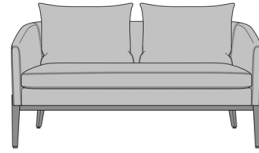

Product Dimensions and Specs

Overall	60W 31D 35H
Seat	54W 18D 20H
Arm	26H
Wt.	88 lbs
Wt. Capacity	500 lbs

Product Statement of Line Images

Pisa Love Seat, with Pillows,  
without Channel Stitching  
Fixed Seat  
Moasdfadel: PISA2A1AFS  
60W 31D 35H  
26AH

Pisa Love Seat, Loose Seat  
Cushion  
Moasdfadel: PISA2A1ALS  
60W 31D 35H  
26AH

Pisa Love Seat, with Pillows,  
with Channel Stitching Fixed  
Seat  
Moasdfadel: PISA2A2AFS  
60W 31D 35H  
26AH

Pisa Love Seat, Loose Seat  
Cushion, with Pillows, with  
Channel Stitching  
Moasdfadel: PISA2A2ALS  
60W 31D 35H  
26AH

Pisa Love Seat, without  
Pillows, without Channel  
Stitching Fixed Seat  
Moasdfadel: PISA2B1AFS  
60W 26D 30H  
26AH

Pisa Love Seat, Loose Seat  
Cushion, without Pillows,  
without Channel Stitching  
Moasdfadel: PISA2B1ALS  
60W 26D 30H  
26AH

Pisa Love Seat, without  
Pillows, with Channel Stitching  
Fixed Seat  
Moasdfadel: PISA2B2AFS  
60W 26D 30H  
26AH

Pisa Love Seat, Loose Seat  
Cushion, without Pillows,  
without Channel Stitching  
Moasdfadel: PISA2B2ALS  
60W 26D 30H  
26AH