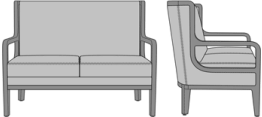

Product Dimensions and Specs

Overall	49.5W 32D 38H
Seat	46.5W 20D 19H
Arm	25H
Wt.	100 lbs
Wt. Capacity	525 lbs

Product Statement of Line Images

Desio Love Seat, without Piping, without Nail Head Detail
Model: DSIO201
49.5W 32D 38H
25AH

Desio Love Seat, without Piping, with Nail Head Detail
Model: DSIO202
49.5W 32D 38H
25AH

Desio Lounge Chair, with Piping, without Nail Head Detail
Model: DSIO211
49.5W 32D 38H
25AH

Product Features

Durable Finish