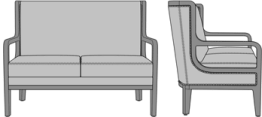

Product Dimensions and Specs

Overall	49.5W 32D 38H
Seat	46.5W 20D 19H
Arm	25H
Wt.	100 lbs
Wt. Capacity	525 lbs

Product Statement of Line Images

Desio Love Seat, without Piping, without Nail Head Detail
Model: DSIO201
49.5W 32D 38H
25AH

Desio Love Seat, without Piping, with Nail Head Detail
Model: DSIO202
49.5W 32D 38H
25AH

Desio Lounge Chair, with Piping, without Nail Head Detail
Model: DSIO211
49.5W 32D 38H
25AH

Product Features

Durable Finish