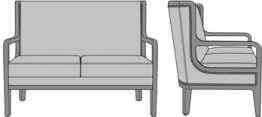

Product Dimensions and Specs

Overall	49.5W 32D 38H
Seat	46.5W 20D 19H
Arm	25H
Wt.	100 lbs
Wt. Capacity	525 lbs

Product Statement of Line Images

Desio Love Seat, without Piping, without Nail Head Detail
Model: DSIO201
49.5W 32D 38H
25AH

Desio Love Seat, without Piping, with Nail Head Detail
Model: DSIO202
49.5W 32D 38H
25AH

Desio Lounge Chair, with Piping, without Nail Head Detail
Model: DSIO211
49.5W 32D 38H
25AH

Product Features

Durable Finish