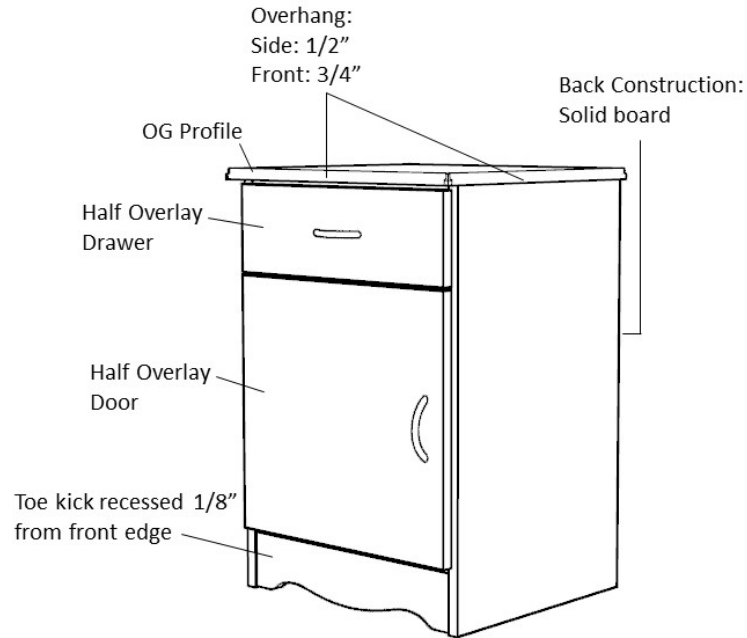

Back Construction

- 1/4" Solid board

Desk Construction

- 3/4" Plywood

Jointing System

- Dowel and mechanical fasteners

Venting

- Venting on back of bedside cabinet with one drawer, one door only

Glides

- Standard Option for most products: Nylon knock-in glides
- Cabinets over 30" wide and/or 48" high: Screw-in levelers

Product Dimensions and Specs

Overall 31.5W 19D 36H

Wt. 154 lbs

Product Statement of Line Images