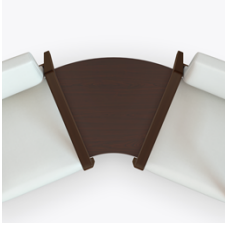

Product Dimensions and Specs

Overall 25.25W 20.75D 1.5H

Wt. 30 lbs

Product Statement of Line Images

Valdina Linking Table, Kwalu Fusion Top, 45° Wedge
 Moasdfadel: VDNLKTBLAE
 25.25W 20.75D 1.5H

Valdina Linking Table, Kwalu Fusion Top, 45° Wedge with Rounded Corners
 Moasdfadel: VDNLKTBLAF
 24.75W 20.75D 1.5H

Valdina Linking Table, Solid Surface Top, 45° Wedge
 Moasdfadel: VDNLKTBLBE
 25.25W 20.75D 1.5H

Valdina Linking Table, Solid Surface Top, 45° Wedge with Rounded Corners
 Moasdfadel: VDNLKTBLBF
 24.75W 20.75D 1.5H

Product Features

Optional Kwalu Top

Available with a 1.5" Top made of Kwalu's proprietary material.

Optional Rounded Corners Top

An Optional Rounded Corners Top, which creates a more curved version of the Wedge, is available.

Product Finishes

Top Finish

Premium Black
(Classic)

Premium Pure
Copper (Classic)

Premium Soft
Gold (Classic)

Premium
Platinum (Classic)

Blackwood
(Classic)