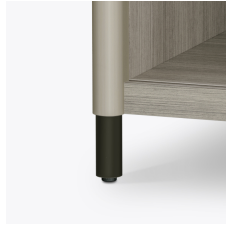

Optional Premium Protea Leg

These optional contrasting premium finishes are available for the Ethan Collection legs – Platinum, Soft Gold, Pure Copper and Black.