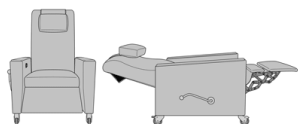

Carrara Sleeper Recliner, with
Solid Surface Arm Caps
Moasdfadel: CRSS5
32.5W 36D 45H
24.75AH 75Ext. Depth