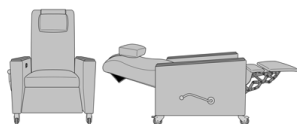

Product Statement of Line Images

Carrara Sleeper Recliner
Moasdfadel: CRSL5
32.5W 36D 45H
25AH 75Ext. Depth