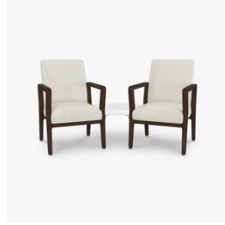

Carrara Linking Table, Solid Surface Top, 20.5" Straight Linking Table
Moasdfadel: CRLKTBLBA
20.5W 20.5D 1.5H

Carrara Linking Table, Solid Surface Top, 24" Straight Linking Table
Moasdfadel: CRLKTBLBB
24W 20.5D 1.5H

Product Features

Multiple Widths

Choose from 2 widths – 20.5" and 24".

Optional Kwalu Top

Available with a 1.25" Top made of Kwalu's proprietary material.

Other Table Styles

Choose from 3 table styles – Center Linking, Wedge Linking and Corner Linking.