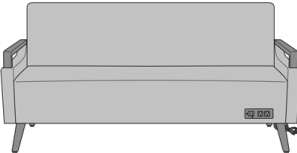

## Product Dimensions and Specs

Overall	70W 28.5D 35H
Seat	63W 20D 19H
Arm	24.5H
Wt.	108 lbs
Wt. Capacity	750 lbs

Product Statement of Line Images

Constanzo Sofa  
Moasfadel: CNST311  
70W 28.5D 35H  
24.5AH