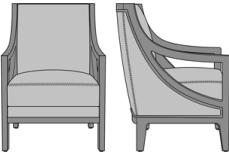

Eco-friendly

- LEED credits available for "Material + Resources" and "Indoor Environmental Air Quality"
- Made in North America
- CARB Compliant

Product Dimensions and Specs

Overall	26W 30D 38H
Seat	23W 20D 19H
Arm	25H
Wt.	65 lbs
Wt. Capacity	350 lbs

Product Statement of Line Images

Monreale Lounge Chair,
without Piping, without Nail
Head Detail
Moasdfadel: MNR111
26W 30D 38H
25AH

Monreale Lounge Chair,
without Piping, with Nail Head
Detail
Moasdfadel: MNR112
26W 30D 38H
25AH