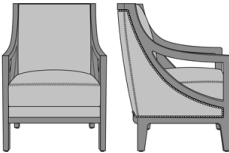

Eco-friendly

- LEED credits available for "Material + Resources" and "Indoor Environmental Air Quality"
- Made in North America
- CARB Compliant

Product Dimensions and Specs

Overall	26W 30D 38H
Seat	23W 20D 19H
Arm	25H
Wt.	65 lbs
Wt. Capacity	350 lbs

Product Statement of Line Images

Monreale Lounge Chair,
without Piping, without Nail
Head Detail
Moasdfadel: MNR111
26W 30D 38H
25AH

Monreale Lounge Chair,
without Piping, with Nail Head
Detail
Moasdfadel: MNR112
26W 30D 38H
25AH