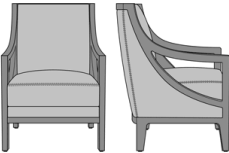

Product Statement of Line Images

Monreale Lounge Chair,
without Piping, without Nail
Head Detail
Moasdfadel: MNR111
26W 30D 38H
25AH