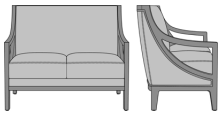

Model:	MNR211 - Monreale Love Seat, without Piping, without Nail Head Detail										
Specifications:	49.5W	30D	38H	46.5SW	20SD	19SH	25AH	100LBS	8.5YDS		
Fabric Grade:	7	8	9	10	11	12	13	14	15	16	COM
List Price:	\$3816	\$3873	\$3997	\$4041	\$4109	\$4253	\$4382	\$4611	\$4754	\$4898	\$3469
Options:	• CAL133 \$40/yard • Moisture Barrier \$30/yard • Multiple Fabrics \$347										

Model:	MNR212 - Monreale Love Seat, without Piping, with Nail Head Detail										
Specifications:	49.5W	29D	38H	46.5SW	20SD	19SH	25AH	105LBS	8.5YDS		
Fabric Grade:	7	8	9	10	11	12	13	14	15	16	COM
List Price:	\$4128	\$4184	\$4308	\$4353	\$4421	\$4564	\$4693	\$4923	\$5066	\$5209	\$3792
Options:	• CAL133 \$40/yard • Moisture Barrier \$30/yard • Multiple Fabrics \$380										