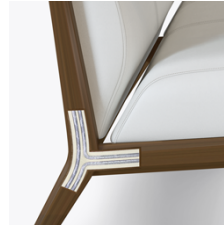

## Product Features

Best of NeoCon Gold

Kwalu's Modena Lounge Collection wins gold in prestigious Best of NeoCon Awards competition.

Faceted-Edged Frame Detailing

The outside face of the chair frame showcases faceted-edge detailing reminiscent of hand-crafted wood workmanship.

Durable Finish

Kwalu's solid surface (1/8" thick) proprietary finish doesn't have any of the drawbacks of wood. The frames are moisture impervious, graffiti-resistant, easy to clean and maintenance-free.