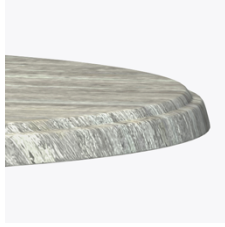

Arezzo Dining Table – 48"
Round, Standard Height
Moasdfadel: ARE1S
48W 48D 29.75H

Arezzo Dining Table – 48"
Round, Wheelchair Height
Moasdfadel: ARE1W
48W 48D 31.75H

Arezzo Dining Table – 42"
Round with Center Grommet,
Standard Height
Moasdfadel: ARG1S
42W 42D 29.75H

Arezzo Dining Table – 42"
Round with Center Grommet,
Wheelchair Height
Moasdfadel: ARG1W
42W 42D 31.75H

Arezzo Dining Table – 48"
Round with Center Grommet,
Standard Height
Moasdfadel: ARH1S
48W 48D 29.75H

Arezzo Dining Table – 48"
Round with Center Grommet,
Wheelchair Height
Moasdfadel: ARH1W
48W 48D 31.75H

Product Features

Waterproof Outdoor UV Protected Frame

Special additive protects frame against the elements and damaging ultraviolet rays.

OG Edging

Tiered edging on the top adds character.

Different Sizes

Choose from 2 different sizes – 42" or 48" round.

Optional Wheelchair Height

Wheelchair height base is available and is optional.

Optional Umbrella Grommet