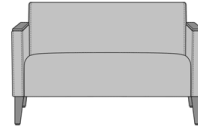

Product Dimensions and Specs

Overall 50.5W 29.5D 32.5H

Seat 43.5W 19D 18.5H

Arm 26H

Wt. 94 lbs

Wt. Capacity 500 lbs

Product Statement of Line Images

Livorno Love Seat, without Arm Caps, without Exposed Seat Rails
Model: LVO2A00
50.5W 29.5D 32.5H
26AH

Livorno Love Seat, without Arm Caps, with Exposed Seat Rails
Model: LVO2A01
50.5W 29.5D 32.5H
26AH

Livorno Love Seat, with Kwalu Fusion Arm Caps, without Exposed Seat Rails
Model: LVO2B00
50.5W 29.5D 32.5H
26AH