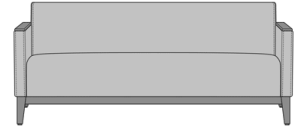

Product Dimensions and Specs

Overall	73.5W 29.5D 32.5H
Seat	66.5W 19D 18.5H
Arm	26H
Wt.	166 lbs
Wt. Capacity	750 lbs

Product Statement of Line Images

Livorno Sofa, without Arm Caps, without Exposed Seat Rails
 Model: LVO3A00
 73.5W 29.5D 32.5H
 26AH

Livorno Sofa, without Arm Caps, with Exposed Seat Rails
 Model: LVO3A01
 73.5W 29.5D 32.5H
 26AH

Livorno Sofa, with Kwalu Fusion Arm Caps, without Exposed Seat Rails
 Model: LVO3B00
 73.5W 29.5D 32.5H
 26AH