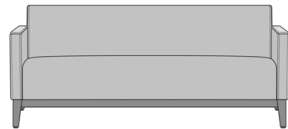

Livorno Sofa, without Arm Caps, with Exposed Seat Rails
 Model: LVO3A01
 73.5W 29.5D 32.5H
 26AH

Livorno Sofa, with Kwalu Fusion Arm Caps, without Exposed Seat Rails
 Model: LVO3B00
 73.5W 29.5D 32.5H
 26AH

Livorno Sofa, with Kwalu Fusion Arm Caps, with Exposed Seat Rails
 Model: LVO3B01
 73.5W 29.5D 32.5H
 26AH

Livorno Sofa, with Solid Surface Arm Caps, without Exposed Seat Rail
 Model: LVO3C00
 73.5W 29.5D 32.5H
 26AH