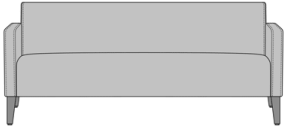

Product Dimensions and Specs

Overall	73.5W 29.5D 32.5H
Seat	66.5W 19D 18.5H
Arm	26H
Wt.	166 lbs
Wt. Capacity	750 lbs

Product Statement of Line Images

Livorno Sofa, without Arm Caps, without Exposed Seat Rails
 Model: LVO3A00
 73.5W 29.5D 32.5H
 26AH