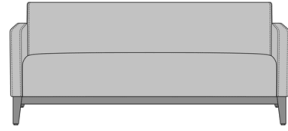

Product Dimensions and Specs

Overall	73.5W 29.5D 32.5H
Seat	66.5W 19D 18.5H
Arm	26H
Wt.	166 lbs
Wt. Capacity	750 lbs

Product Statement of Line Images

Livorno Sofa, without Arm Caps, without Exposed Seat Rails
 Model: LVO3A00
 73.5W 29.5D 32.5H
 26AH