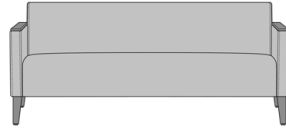

Product Dimensions and Specs

Overall	73.5W 29.5D 32.5H
Seat	66.5W 19D 18.5H
Arm	26H
Wt.	166 lbs
Wt. Capacity	750 lbs

Product Statement of Line Images

Livorno Sofa, without Arm Caps, without Exposed Seat Rails
 Model: LVO3A00
 73.5W 29.5D 32.5H
 26AH

Livorno Sofa, without Arm Caps, with Exposed Seat Rails
 Model: LVO3A01
 73.5W 29.5D 32.5H
 26AH

Livorno Sofa, with Kwalu Fusion Arm Caps, without Exposed Seat Rails
 Model: LVO3B00
 73.5W 29.5D 32.5H
 26AH