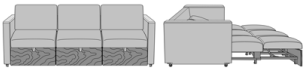

## Product Dimensions and Specs

Overall	96W 38D 36H
Seat	85W 22D 19H
Arm	26H
Wt.	384 lbs
Wt. Capacity	750 lbs

Product Statement of Line Images

Carrara Pull-Out Sleeper, with Fusion Seat Rail  
Model: CRPO3AA  
96W 38D 36H  
26AH 82.5Ext. Depth

Carrara Pull-Out Sleeper, with Upholstered Seat Rail  
Model: CRPO3AB  
96W 38D 36H  
26AH 82.5Ext. Depth

Carrara Pull-Out Sleeper, with Kwalu Arm Cap, with Fusion Seat Rail  
Model: CRPO3BA  
96W 38D 36H  
26AH 82.5Ext. Depth

Carrara Pull-Out Sleeper, with Kwalu Arm Cap, with Upholstered Seat Rail  
Model: CRPO3BB  
96W 38D 36H  
26AH 82.5Ext. Depth

Carrara Pull-Out Sleeper, with Solid Surface Arm Cap, with Fusion Seat Rail  
Model: CRPO3CA  
96W 38D 36H  
26AH 82.5Ext. Depth

Front Panel

Choose from 2 front panel styles – Upholstered or Laminated.

Number of Seats

Choose from 3 seat styles – 1-seater, 2-seater, and 3-seater.

Mechanism

Advanced mechanism provides smooth and effortless functionality.