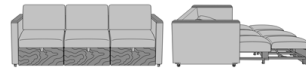

## Product Dimensions and Specs

Overall	96W 38D 36H
Seat	85W 22D 19H
Arm	26H
Wt.	384 lbs
Wt. Capacity	750 lbs

Product Statement of Line Images

Carrara Pull-Out Sleeper, with Fusion Seat Rail  
Model: CRPO3AA  
96W 38D 36H  
26AH 82.5Ext. Depth

Carrara Pull-Out Sleeper, with Upholstered Seat Rail  
Model: CRPO3AB  
96W 38D 36H  
26AH 82.5Ext. Depth

Carrara Pull-Out Sleeper, with Kwalu Arm Cap, with Fusion Seat Rail  
Model: CRPO3BA  
96W 38D 36H  
26AH 82.5Ext. Depth

Carrara Pull-Out Sleeper, with Kwalu Arm Cap, with Upholstered Seat Rail  
Model: CRPO3BB  
96W 38D 36H  
26AH 82.5Ext. Depth

Carrara Pull-Out Sleeper, with Solid Surface Arm Cap, with Fusion Seat Rail  
Model: CRPO3CA  
96W 38D 36H  
26AH 82.5Ext. Depth

Front Panel

Choose from 2 front panel styles – Upholstered or Laminated.

Number of Seats

Choose from 3 seat styles – 1-seater, 2-seater, and 3-seater.

Mechanism

Advanced mechanism provides smooth and effortless functionality.