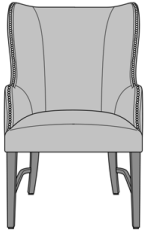

kwalu.

Zilia Occasional

Zilia Accent Chair

Model: ZIL1A

27.5W 29D 43H

26AH