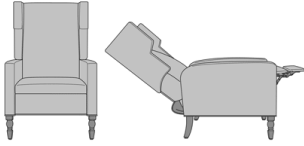

Zevio Wing Back Recliner,
Slope Wing, Chippendale
Legs, without Nail Head Detail
Model: ZERCL1C1
30W 32D 45H
25AH 67Ext. Depth

Zevio Wing Back Recliner,
Tuxedo Wing, Federal Legs,
without Nail Head Detail
Model: ZERCL2B1
30W 32D 45H
25AH 67Ext. Depth