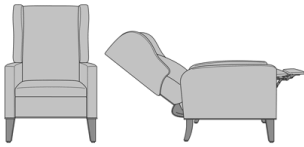

Kwalu Features

Product Dimensions and Specs

Overall	30W 32D 45H
Seat	22W 20D 19H
Arm	25H
Extended	67W
Wt.	89 lbs
Wt. Capacity	350 lbs

Product Configurations

Zevio Collection

ZEXXXX

Seat Style

RCL
Recliner

1
No Nail Head

*2
Nail Head Arms

Note

* Nail Head finish color to be placed when ordering

Product Statement of Line Images

Zevio Wing Back Recliner,
Slope Wing, Shaker Legs,
without Nail Head Detail
Model: ZERCL1A1
30W 32D 45H
25AH 67Ext. Depth

Zevio Wing Back Recliner,
Slope Wing, Shaker Legs,
with Nail Head Detail
Model: ZERCL1A2
30W 32D 45H
25AH 67Ext. Depth

Zevio Wing Back Recliner,
Slope Wing, Federal Legs,
without Nail Head Detail
Model: ZERCL1B1
30W 32D 45H
25AH 67Ext. Depth