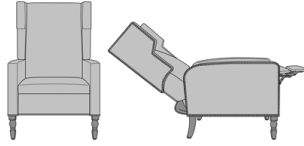

Zevio Wing Back Recliner,
Slope Wing, Federal Legs,
with Nail Head Detail
Model: ZERCL1B2
30W 32D 45H
25AH 67Ext. Depth

Zevio Wing Back Recliner,
Slope Wing, Chippendale
Legs, without Nail Head Detail
Model: ZERCL1C1
30W 32D 45H
25AH 67Ext. Depth

Zevio Wing Back Recliner,
Slope Wing, Chippendale
Legs, with Nail Head Detail
Model: ZERCL1C2
30W 32D 45H
25AH 67Ext. Depth

Zevio Wing Back Recliner,
Tuxedo Wing, Shaker Legs,
without Nail Head Detail
Model: ZERCL2A1
30W 32D 45H
25AH 67Ext. Depth

Zevio Wing Back Recliner,
Tuxedo Wing, Shaker Legs,
with Nail Head Detail
Model: ZERCL2A2
30W 32D 45H
25AH 67Ext. Depth

Zevio Wing Back Recliner,
Tuxedo Wing, Federal Legs,
without Nail Head Detail
Model: ZERCL2B1
30W 32D 45H
25AH 67Ext. Depth