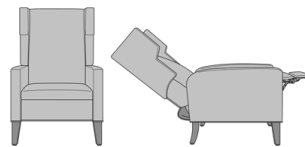

Product Statement of Line Images

Zevio Wing Back Recliner,
Slope Wing, Shaker Legs,
without Nail Head Detail
Model: ZERCL1A1
30W 32D 45H
25AH 67Ext. Depth

Zevio Wing Back Recliner,
Slope Wing, Shaker Legs,
with Nail Head Detail
Model: ZERCL1A2
30W 32D 45H
25AH 67Ext. Depth

Zevio Wing Back Recliner,
Slope Wing, Federal Legs,
without Nail Head Detail
Model: ZERCL1B1
30W 32D 45H
25AH 67Ext. Depth

Zevio Wing Back Recliner,
Slope Wing, Federal Legs,
with Nail Head Detail
Model: ZERCL1B2
30W 32D 45H
25AH 67Ext. Depth