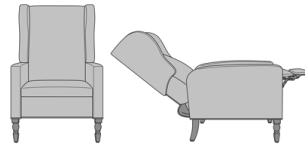

1
No Nail Head

*2
Nail Head Arms

Note

* Nail Head finish color to be placed when ordering

Product Statement of Line Images

Zevio Wing Back Recliner,
Slope Wing, Shaker Legs,
without Nail Head Detail
Model: ZERCL1A1
30W 32D 45H
25AH 67Ext. Depth

Zevio Wing Back Recliner,
Slope Wing, Shaker Legs,
with Nail Head Detail
Model: ZERCL1A2
30W 32D 45H
25AH 67Ext. Depth

Zevio Wing Back Recliner,
Slope Wing, Federal Legs,
without Nail Head Detail
Model: ZERCL1B1
30W 32D 45H
25AH 67Ext. Depth