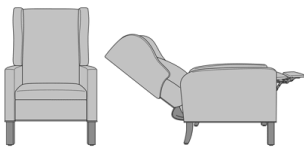

Product Statement of Line Images

Zevio Wing Back Recliner,
Slope Wing, Shaker Legs,
without Nail Head Detail
Model: ZERCL1A1
30W 32D 45H
25AH 67Ext. Depth

Zevio Wing Back Recliner,
Slope Wing, Shaker Legs,
with Nail Head Detail
Model: ZERCL1A2
30W 32D 45H
25AH 67Ext. Depth

Zevio Wing Back Recliner,
Slope Wing, Federal Legs,
without Nail Head Detail
Model: ZERCL1B1
30W 32D 45H
25AH 67Ext. Depth

Zevio Wing Back Recliner,
Slope Wing, Federal Legs,
with Nail Head Detail
Model: ZERCL1B2
30W 32D 45H
25AH 67Ext. Depth