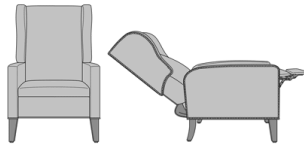

1
No Nail Head

*2
Nail Head Arms

Note

* Nail Head finish color to be placed when ordering

Product Statement of Line Images

Zevio Wing Back Recliner,
Slope Wing, Shaker Legs,
without Nail Head Detail
Model: ZERCL1A1
30W 32D 45H
25AH 67Ext. Depth

Zevio Wing Back Recliner,
Slope Wing, Shaker Legs,
with Nail Head Detail
Model: ZERCL1A2
30W 32D 45H
25AH 67Ext. Depth

Zevio Wing Back Recliner,
Slope Wing, Federal Legs,
without Nail Head Detail
Model: ZERCL1B1
30W 32D 45H
25AH 67Ext. Depth