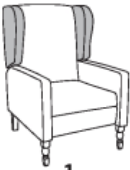

Kwalu Features

Product Dimensions and Specs

Overall	30W 32D 45H
Seat	22W 20D 19H
Arm	25H
Extended	67W
Wt.	89 lbs
Wt. Capacity	350 lbs

Product Configurations

Zevio Collection

ZEXXXX

Seat Style

RCL
Recliner

Wing Style

1
Slope

2
Tuxedo

Leg Shape

A
Shaker

B
Federal

C
Chippendale

Nail Head Trim

1
No Nail Head

*2
Nail Head Arms

Note

* Nail Head finish color to be placed when ordering

Product Statement of Line Images

Zevio Wing Back Recliner,
Slope Wing, Shaker Legs,
without Nail Head Detail
Model: ZERCL1A1
30W 32D 45H
25AH 67Ext. Depth