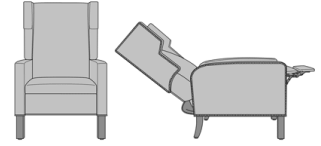

Zevio Wing Back Recliner,
Tuxedo Wing, Shaker Legs,
with Nail Head Detail
Model: ZERCL2A2
30W 32D 45H
25AH 67Ext. Depth

Zevio Wing Back Recliner,
Tuxedo Wing, Chippendale
Legs, with Nail Head Detail
Model: ZERCL2C2
30W 32D 45H
25AH 67Ext. Depth