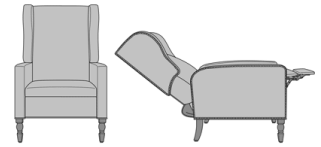

1
No Nail Head

*2
Nail Head Arms

Note

* Nail Head finish color to be placed when ordering

Product Statement of Line Images

Zevio Wing Back Recliner,
Slope Wing, Shaker Legs,
without Nail Head Detail
Model: ZERCL1A1
30W 32D 45H
25AH 67Ext. Depth

Zevio Wing Back Recliner,
Slope Wing, Shaker Legs,
with Nail Head Detail
Model: ZERCL1A2
30W 32D 45H
25AH 67Ext. Depth

Zevio Wing Back Recliner,
Slope Wing, Federal Legs,
without Nail Head Detail
Model: ZERCL1B1
30W 32D 45H
25AH 67Ext. Depth