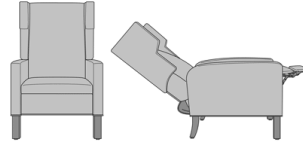

Zevio Wing Back Recliner,
Tuxedo Wing, Shaker Legs,
without Nail Head Detail
Model: ZERCL2A1
30W 32D 45H
25AH 67Ext. Depth

Zevio Wing Back Recliner,
Tuxedo Wing, Chippendale
Legs, without Nail Head Detail
Model: ZERCL2C1
30W 32D 45H
25AH 67Ext. Depth