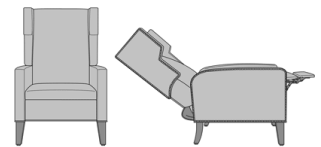

Zevio Wing Back Recliner,
Slope Wing, Shaker Legs,
with Nail Head Detail
Model: ZERCL1A2
30W 32D 45H
25AH 67Ext. Depth

Zevio Wing Back Recliner,
Slope Wing, Federal Legs,
without Nail Head Detail
Model: ZERCL1B1
30W 32D 45H
25AH 67Ext. Depth

Zevio Wing Back Recliner,
Slope Wing, Federal Legs,
with Nail Head Detail
Model: ZERCL1B2
30W 32D 45H
25AH 67Ext. Depth

Zevio Wing Back Recliner,
Slope Wing, Chippendale
Legs, without Nail Head Detail
Model: ZERCL1C1
30W 32D 45H
25AH 67Ext. Depth

Zevio Wing Back Recliner,
Slope Wing, Chippendale
Legs, with Nail Head Detail
Model: ZERCL1C2
30W 32D 45H
25AH 67Ext. Depth

Zevio Wing Back Recliner,
Tuxedo Wing, Shaker Legs,
without Nail Head Detail
Model: ZERCL2A1
30W 32D 45H
25AH 67Ext. Depth