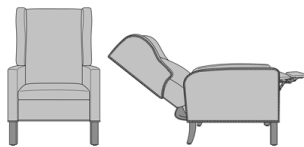

Zevio Wing Back Recliner,
Slope Wing, Shaker Legs,
with Nail Head Detail
Model: ZERCL1A2
30W 32D 45H
25AH 67Ext. Depth

Zevio Wing Back Recliner,
Slope Wing, Federal Legs,
without Nail Head Detail
Model: ZERCL1B1
30W 32D 45H
25AH 67Ext. Depth

Zevio Wing Back Recliner,
Slope Wing, Federal Legs,
with Nail Head Detail
Model: ZERCL1B2
30W 32D 45H
25AH 67Ext. Depth

Zevio Wing Back Recliner,
Slope Wing, Chippendale
Legs, without Nail Head Detail
Model: ZERCL1C1
30W 32D 45H
25AH 67Ext. Depth