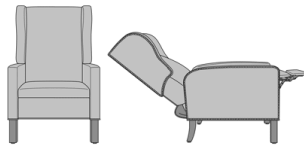

Zevio Wing Back Recliner,
Slope Wing, Chippendale
Legs, with Nail Head Detail
Model: ZERCL1C2
30W 32D 45H
25AH 67Ext. Depth