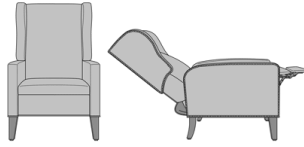

Zevio Recliner

Zevio Wing Back Recliner,
Slope Wing, Shaker Legs,
without Nail Head Detail
Model: ZERCL1A1
30W 32D 45H
25AH 67Ext. Depth

Zevio Wing Back Recliner,
Slope Wing, Shaker Legs,
with Nail Head Detail
Model: ZERCL1A2
30W 32D 45H
25AH 67Ext. Depth

Zevio Wing Back Recliner,
Slope Wing, Federal Legs,
without Nail Head Detail
Model: ZERCL1B1
30W 32D 45H
25AH 67Ext. Depth

Zevio Wing Back Recliner,
Slope Wing, Federal Legs,
with Nail Head Detail
Model: ZERCL1B2
30W 32D 45H
25AH 67Ext. Depth