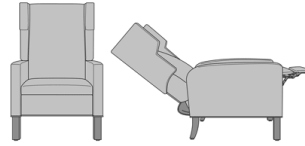

Zevio Wing Back Recliner,
Tuxedo Wing, Federal Legs,
without Nail Head Detail

Model: ZERCL2B1

30W 32D 45H

25AH 67Ext. Depth

Zevio Wing Back Recliner,
Tuxedo Wing, Federal Legs,
with Nail Head Detail

Model: ZERCL2B2

30W 32D 45H

25AH 67Ext. Depth

Zevio Wing Back Recliner,
Tuxedo Wing, Chippendale
Legs, without Nail Head
Detail

Model: ZERCL2C1

30W 32D 45H

25AH 67Ext. Depth

Zevio Wing Back Recliner,
Tuxedo Wing, Chippendale
Legs, with Nail Head Detail