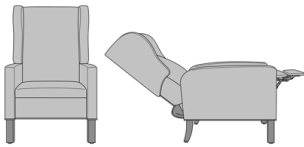

Zevio Recliner

Zevio Wing Back Recliner,
Slope Wing, Shaker Legs,
without Nail Head Detail
Model: ZERCL1A1
30W 32D 45H
25AH 67Ext. Depth

Zevio Wing Back Recliner,
Slope Wing, Shaker Legs,
with Nail Head Detail
Model: ZERCL1A2
30W 32D 45H
25AH 67Ext. Depth

Zevio Wing Back Recliner,
Slope Wing, Federal Legs,
without Nail Head Detail
Model: ZERCL1B1
30W 32D 45H
25AH 67Ext. Depth

Zevio Wing Back Recliner,
Slope Wing, Federal Legs,
with Nail Head Detail
Model: ZERCL1B2
30W 32D 45H
25AH 67Ext. Depth