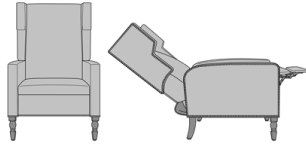

Zevio Wing Back Recliner,
Slope Wing, Chippendale
Legs, without Nail Head
Detail
Model: ZERCL1C1
30W 32D 45H
25AH 67Ext. Depth

Zevio Wing Back Recliner,
Slope Wing, Chippendale
Legs, with Nail Head Detail
Model: ZERCL1C2
30W 32D 45H
25AH 67Ext. Depth

Zevio Wing Back Recliner,
Tuxedo Wing, Shaker Legs,
without Nail Head Detail
Model: ZERCL2A1
30W 32D 45H
25AH 67Ext. Depth

Zevio Wing Back Recliner,
Tuxedo Wing, Shaker Legs,
with Nail Head Detail
Model: ZERCL2A2
30W 32D 45H
25AH 67Ext. Depth

Zevio Wing Back Recliner,
Tuxedo Wing, Federal Legs,
without Nail Head Detail

Model: ZERCL2B1

30W 32D 45H

25AH 67Ext. Depth

Zevio Wing Back Recliner,
Tuxedo Wing, Federal Legs,
with Nail Head Detail

Model: ZERCL2B2