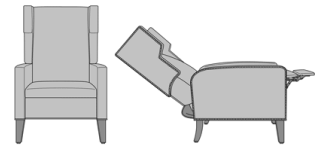

Zevio Wing Back Recliner,
Tuxedo Wing, Shaker Legs,
with Nail Head Detail
Model: ZERCL2A2
30W 32D 45H
25AH 67Ext. Depth