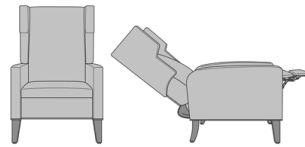

Zevio Recliner

Zevio Wing Back Recliner,
Slope Wing, Shaker Legs,
without Nail Head Detail
Model: ZERCL1A1
30W 32D 45H
25AH 67Ext. Depth

Zevio Wing Back Recliner,
Slope Wing, Shaker Legs,
with Nail Head Detail
Model: ZERCL1A2
30W 32D 45H
25AH 67Ext. Depth

Zevio Wing Back Recliner,
Slope Wing, Federal Legs,
without Nail Head Detail
Model: ZERCL1B1
30W 32D 45H
25AH 67Ext. Depth

Zevio Wing Back Recliner,
Slope Wing, Federal Legs,
with Nail Head Detail
Model: ZERCL1B2
30W 32D 45H
25AH 67Ext. Depth

Zevio Wing Back Recliner,
Slope Wing, Chippendale
Legs, without Nail Head
Detail
Model: ZERCL1C1
30W 32D 45H
25AH 67Ext. Depth

Zevio Wing Back Recliner,
Slope Wing, Chippendale
Legs, with Nail Head Detail
Model: ZERCL1C2
30W 32D 45H
25AH 67Ext. Depth