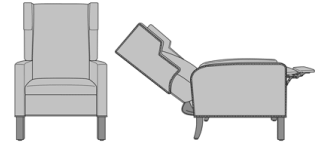

30W 32D 45H

25AH 67Ext. Depth

Zevio Wing Back Recliner,
Tuxedo Wing, Chippendale
Legs, without Nail Head
Detail

Model: ZERCL2C1

30W 32D 45H

25AH 67Ext. Depth

Zevio Wing Back Recliner,
Tuxedo Wing, Chippendale
Legs, with Nail Head Detail