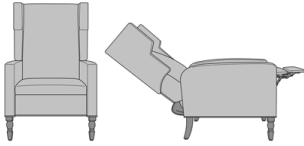

Zevio Wing Back Recliner,
Slope Wing, Federal Legs,
without Nail Head Detail
Model: ZERCL1B1
30W 32D 45H
25AH 67Ext. Depth

Zevio Wing Back Recliner,
Slope Wing, Federal Legs,
with Nail Head Detail
Model: ZERCL1B2
30W 32D 45H
25AH 67Ext. Depth

Zevio Wing Back Recliner,
Slope Wing, Chippendale
Legs, without Nail Head
Detail
Model: ZERCL1C1
30W 32D 45H
25AH 67Ext. Depth

Zevio Wing Back Recliner,
Slope Wing, Chippendale
Legs, with Nail Head Detail
Model: ZERCL1C2
30W 32D 45H
25AH 67Ext. Depth

Zevio Wing Back Recliner,
Tuxedo Wing, Shaker Legs,
without Nail Head Detail
Model: ZERCL2A1
30W 32D 45H
25AH 67Ext. Depth

Zevio Wing Back Recliner,
Tuxedo Wing, Shaker Legs,
with Nail Head Detail
Model: ZERCL2A2
30W 32D 45H
25AH 67Ext. Depth