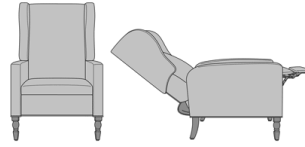

Zevio Recliner

Zevio Wing Back Recliner,
Slope Wing, Shaker Legs,
without Nail Head Detail
Model: ZERCL1A1
30W 32D 45H
25AH 67Ext. Depth

Zevio Wing Back Recliner,
Slope Wing, Shaker Legs,
with Nail Head Detail
Model: ZERCL1A2
30W 32D 45H
25AH 67Ext. Depth

Zevio Wing Back Recliner,
Slope Wing, Federal Legs,
without Nail Head Detail
Model: ZERCL1B1
30W 32D 45H
25AH 67Ext. Depth

Zevio Wing Back Recliner,
Slope Wing, Federal Legs,
with Nail Head Detail
Model: ZERCL1B2
30W 32D 45H
25AH 67Ext. Depth