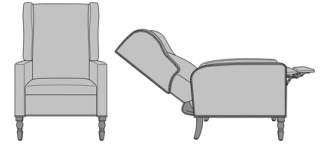

Zevio Recliner

Zevio Wing Back Recliner,
Slope Wing, Shaker Legs,
without Nail Head Detail
Model: ZERCL1A1
30W 32D 45H
25AH 67Ext. Depth

Zevio Wing Back Recliner,
Slope Wing, Shaker Legs,
with Nail Head Detail
Model: ZERCL1A2
30W 32D 45H
25AH 67Ext. Depth

Zevio Wing Back Recliner,
Slope Wing, Federal Legs,
without Nail Head Detail
Model: ZERCL1B1
30W 32D 45H
25AH 67Ext. Depth

Zevio Wing Back Recliner,
Slope Wing, Federal Legs,
with Nail Head Detail
Model: ZERCL1B2
30W 32D 45H
25AH 67Ext. Depth