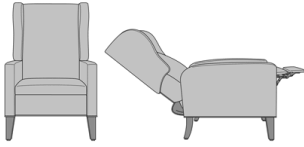

Zevio Recliner

Zevio Wing Back Recliner,
Slope Wing, Shaker Legs,
without Nail Head Detail
Model: ZERCL1A1
30W 32D 45H
25AH 67Ext. Depth

Zevio Wing Back Recliner,
Slope Wing, Shaker Legs,
with Nail Head Detail
Model: ZERCL1A2
30W 32D 45H
25AH 67Ext. Depth

Zevio Wing Back Recliner,
Slope Wing, Federal Legs,
without Nail Head Detail
Model: ZERCL1B1
30W 32D 45H
25AH 67Ext. Depth

Zevio Wing Back Recliner,
Slope Wing, Federal Legs,
with Nail Head Detail
Model: ZERCL1B2
30W 32D 45H
25AH 67Ext. Depth