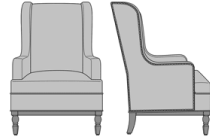

**Note** \* Nail Head finish color to be placed when ordering

Product Statement of Line Images

Zevio Wing Back Lounge Chair, Slope Arm, Shaker Leg, without Nail Head Detail  
Model: ZE11A1  
29.5W 31.5D 43H  
25AH

Zevio Wing Back Lounge Chair, Slope Arm, Shaker Leg, Nail Head Detail Arms  
Model: ZE11A2  
29.5W 31.5D 43H  
25AH

Zevio Wing Back Lounge Chair, Slope Arm, Shaker Leg, Nail Head Detail Base  
Model: ZE11A3  
29.5W 31.5D 43H  
25AH

Zevio Wing Back Lounge Chair, Slope Arm, Shaker Leg, Nail Head Detail Arms & Base  
Model: ZE11A4  
29.5W 31.5D 43H  
25AH

Zevio Wing Back Lounge Chair, Slope Arm, Federal Leg, without Nail Head Detail  
Model: ZE11B1  
29.5W 31.5D 43H  
25AH