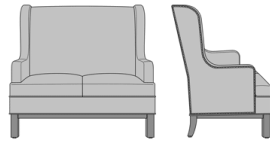

Zevio Wing Back Love Seat,
Slope Arm, Federal Leg,
without Nail Head Detail
Model: ZE21B1
53.5W 31.5D 43H
25AH

Zevio Wing Back Love Seat,
Slope Arm, Federal Leg, Nail
Head Detail Arms
Model: ZE21B2
53.5W 31.5D 43H
25AH

Zevio Wing Back Love Seat,
Slope Arm, Federal Leg, Nail
Head Detail Base
Model: ZE21B3
53.5W 31.5D 43H
25AH

Zevio Wing Back Love Seat,
Slope Arm, Federal Leg, Nail
Head Detail Arms & Base
Model: ZE21B4
53.5W 31.5D 43H
25AH