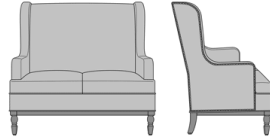

Zevio Wing Back Love Seat, Slope Arm, Shaker Leg, Nail Head Detail Arms
Model: ZE21A2
53.5W 31.5D 43H
25AH

Zevio Wing Back Love Seat,
Slope Arm, Federal Leg, Nail
Head Detail Arms
Model: ZE21B2
53.5W 31.5D 43H
25AH