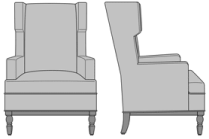

Zevio Wing Back Lounge Chair, Tuxedo Arm, Shaker Leg, without Nail Head Detail
Model: ZE12A1
29.5W 31.5D 43H
25AH

Zevio Wing Back Lounge Chair, Tuxedo Arm, Federal Leg, without Nail Head Detail
Model: ZE12B1
29.5W 31.5D 43H
25AH