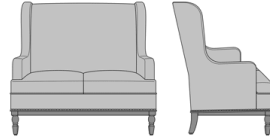

Zevio Wing Back Love Seat, Slope Arm, Shaker Leg, Nail Head Detail Base
Model: ZE21A3
53.5W 31.5D 43H
25AH

Zevio Wing Back Love Seat,
Slope Arm, Federal Leg, Nail
Head Detail Base
Model: ZE21B3
53.5W 31.5D 43H
25AH