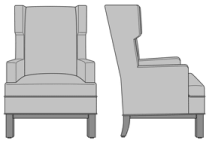

Zevio Wing Back Lounge Chair, Tuxedo Arm, Federal Leg, without Nail Head Detail
Model: ZE12B1
29.5W 31.5D 43H
25AH

Zevio Wing Back Lounge Chair, Tuxedo Arm, Federal Leg, Nail Head Detail Arms
Model: ZE12B2
29.5W 31.5D 43H
25AH

Zevio Wing Back Lounge Chair, Tuxedo Arm, Federal Leg, Nail Head Detail Base
Model: ZE12B3
29.5W 31.5D 43H
25AH

Zevio Wing Back Lounge Chair, Tuxedo Arm, Federal Leg, Nail Head Detail Arms & Base
Model: ZE12B4
29.5W 31.5D 43H
25AH