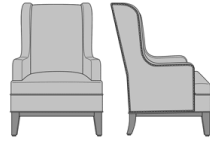

## Product Configurations

Zevio Collection	ZEXXXX			
<b>Seat Style</b>	 <b>1</b> Single Seater	 <b>2</b> Love Seat		
<b>Wing Style</b>	 <b>1</b> Slope	 <b>2</b> Tuxedo	 <b>3</b> Scroll	
<b>Leg Shape</b>	 <b>A</b> Shaker	 <b>B</b> Federal	 <b>C</b> Chippendale	
<b>Nail Head Trim</b>	 <b>1</b> No Nail Head	 <b>*2</b> Nail Head Arms	 <b>*3</b> Nail Head Base	 <b>*4</b> Nail Head Arm & Base

**Note** \* Nail Head finish color to be placed when ordering

Product Statement of Line Images

Zevio Wing Back Lounge Chair, Slope Arm, Shaker Leg, without Nail Head Detail  
Model: ZE11A1  
29.5W 31.5D 43H  
25AH