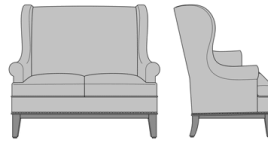

Zevio Wing Back Love Seat,
Tuxedo Arm, Chippendale
Leg, without Nail Head Detail
Model: ZE22C1
53.5W 31.5D 43H
25AH

Zevio Wing Back Love Seat,
Tuxedo Arm, Chippendale
Leg, Nail Head Detail Arms
Model: ZE22C2
53.5W 31.5D 43H
25AH

Zevio Wing Back Love Seat,
Tuxedo Arm, Chippendale
Leg, Nail Head Detail Base
Model: ZE22C3
53.5W 31.5D 43H
25AH

Zevio Wing Back Love Seat,
Tuxedo Arm, Chippendale
Leg, Nail Head Detail Arms &
Base
Model: ZE22C4
53.5W 31.5D 43H
25AH