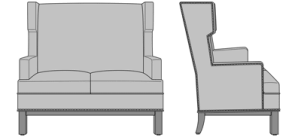

Zevio Wing Back Love Seat,
Tuxedo Arm, Federal Leg, Nail
Head Detail Arms & Base
Model: ZE22B4
53.5W 31.5D 43H
25AH

Zevio Wing Back Love Seat,
Tuxedo Arm, Chippendale
Leg, Nail Head Detail Arms &
Base
Model: ZE22C4
53.5W 31.5D 43H
25AH