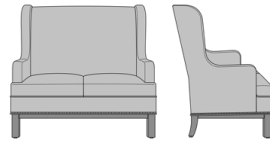

Zevio Wing Back Love Seat,
Slope Arm, Federal Leg,
without Nail Head Detail
Model: ZE21B1
53.5W 31.5D 43H
25AH

Zevio Wing Back Love Seat,
Slope Arm, Federal Leg, Nail
Head Detail Arms
Model: ZE21B2
53.5W 31.5D 43H
25AH

Zevio Wing Back Love Seat,
Slope Arm, Federal Leg, Nail
Head Detail Base
Model: ZE21B3
53.5W 31.5D 43H
25AH

Zevio Wing Back Love Seat,
Slope Arm, Federal Leg, Nail
Head Detail Arms & Base
Model: ZE21B4
53.5W 31.5D 43H
25AH