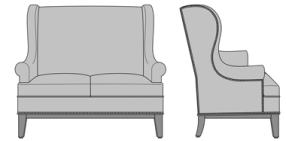

Zevio Wing Back Love Seat,
Tuxedo Arm, Chippendale
Leg, without Nail Head Detail
Model: ZE22C1
53.5W 31.5D 43H
25AH

Zevio Wing Back Love Seat,
Tuxedo Arm, Chippendale
Leg, Nail Head Detail Arms
Model: ZE22C2
53.5W 31.5D 43H
25AH

Zevio Wing Back Love Seat,
Tuxedo Arm, Chippendale
Leg, Nail Head Detail Base
Model: ZE22C3
53.5W 31.5D 43H
25AH

Zevio Wing Back Love Seat,
Tuxedo Arm, Chippendale
Leg, Nail Head Detail Arms &
Base
Model: ZE22C4
53.5W 31.5D 43H
25AH