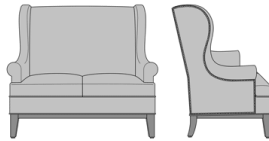

Zevio Wing Back Love Seat,
Tuxedo Arm, Chippendale
Leg, without Nail Head Detail
Model: ZE22C1
53.5W 31.5D 43H
25AH

Zevio Wing Back Love Seat,
Tuxedo Arm, Chippendale
Leg, Nail Head Detail Arms
Model: ZE22C2
53.5W 31.5D 43H
25AH

Zevio Wing Back Love Seat,
Tuxedo Arm, Chippendale
Leg, Nail Head Detail Base
Model: ZE22C3
53.5W 31.5D 43H
25AH

Zevio Wing Back Love Seat,
Tuxedo Arm, Chippendale
Leg, Nail Head Detail Arms &
Base
Model: ZE22C4
53.5W 31.5D 43H
25AH