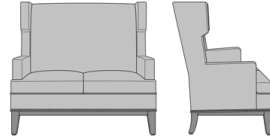

Zevio Wing Back Love Seat,
Slope Arm, Chippendale Leg,
Nail Head Detail Base
Model: ZE21C3
53.5W 31.5D 43H
25AH

Zevio Wing Back Love Seat,
Tuxedo Arm, Shaker Leg, Nail
Head Detail Base
Model: ZE22A3
53.5W 31.5D 43H
25AH