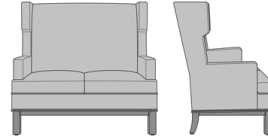

Zevio Wing Back Love Seat,
Tuxedo Arm, Federal Leg, Nail
Head Detail Base
Model: ZE22B3
53.5W 31.5D 43H
25AH

Zevio Wing Back Love Seat,
Tuxedo Arm, Chippendale
Leg, Nail Head Detail Base
Model: ZE22C3
53.5W 31.5D 43H
25AH