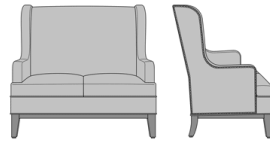

Zevio Wing Back Lounge Chair, Scroll Arm, Chippendale Leg, without Nail Head Detail
Model: ZE13C1
33.5W 31.5D 43H
25AH

Zevio Wing Back Lounge Chair, Scroll Arm, Chippendale Leg, Nail Head Detail Arms
Model: ZE13C2
33.5W 31.5D 43H
25AH

Zevio Wing Back Lounge Chair, Scroll Arm, Chippendale Leg, Nail Head Detail Base
Model: ZE13C3
33.5W 31.5D 43H
25AH

Zevio Wing Back Lounge Chair, Scroll Arm, Chippendale Leg, Nail Head Detail Arms & Base
Model: ZE13C4
33.5W 31.5D 43H
25AH