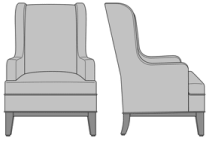

Product Statement of Line Images

Zevio Wing Back Lounge Chair, Slope Arm, Shaker Leg, without Nail Head Detail
Model: ZE11A1
29.5W 31.5D 43H
25AH