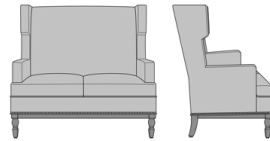

Zevio Wing Back Love Seat,
Tuxedo Arm, Shaker Leg,
without Nail Head Detail
Model: ZE22A1
53.5W 31.5D 43H
25AH

Zevio Wing Back Love Seat,
Tuxedo Arm, Shaker Leg, Nail
Head Detail Arms
Model: ZE22A2
53.5W 31.5D 43H
25AH

Zevio Wing Back Love Seat,
Tuxedo Arm, Shaker Leg, Nail
Head Detail Base
Model: ZE22A3
53.5W 31.5D 43H
25AH

Zevio Wing Back Love Seat,
Tuxedo Arm, Shaker Leg, Nail
Head Detail Arms & Base
Model: ZE22A4
53.5W 31.5D 43H
25AH