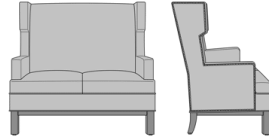

Zevio Wing Back Love Seat,
Tuxedo Arm, Federal Leg, Nail
Head Detail Arms
Model: ZE22B2
53.5W 31.5D 43H
25AH

Zevio Wing Back Love Seat,
Tuxedo Arm, Chippendale
Leg, Nail Head Detail Arms
Model: ZE22C2
53.5W 31.5D 43H
25AH