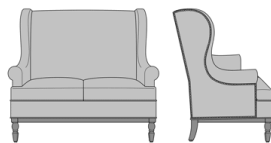

Zevio Wing Back Love Seat,
Tuxedo Arm, Chippendale
Leg, without Nail Head
Detail
Model: ZE22C1
53.5W 31.5D 43H
25AH

Zevio Wing Back Love Seat,
Tuxedo Arm, Chippendale
Leg, Nail Head Detail Arms
Model: ZE22C2
53.5W 31.5D 43H
25AH

Zevio Wing Back Love Seat,
Tuxedo Arm, Chippendale
Leg, Nail Head Detail Base
Model: ZE22C3
53.5W 31.5D 43H
25AH

Zevio Wing Back Love Seat,
Tuxedo Arm, Chippendale
Leg, Nail Head Detail Arms &
Base
Model: ZE22C4
53.5W 31.5D 43H
25AH

Zevio Wing Back Love Seat,
Scroll Arm, Shaker Leg,
without Nail Head Detail
Model: ZE23A1
53.5W 31.5D 43H
25AH

Zevio Wing Back Love Seat,
Scroll Arm, Shaker Leg, Nail
Head Detail Arms
Model: ZE23A2
53.5W 31.5D 43H
25AH

Zevio Wing Back Love Seat,
Scroll Arm, Shaker Leg, Nail
Head Detail Base
Model: ZE23A3
53.5W 31.5D 43H
25AH

Zevio Wing Back Love Seat,
Scroll Arm, Shaker Leg, Nail
Head Detail Arms & Base
Model: ZE23A4
53.5W 31.5D 43H
25AH