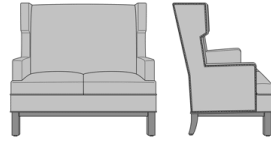

Zevio Wing Back Love Seat,
Tuxedo Arm, Federal Leg,
Nail Head Detail Arms
Model: ZE22B2
53.5W 31.5D 43H
25AH

Zevio Wing Back Love Seat,
Tuxedo Arm, Chippendale
Leg, Nail Head Detail Arms
Model: ZE22C2
53.5W 31.5D 43H
25AH