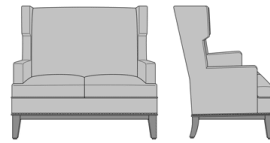

Zevio Wing Back Love Seat,
Tuxedo Arm, Shaker Leg,
Nail Head Detail Base
Model: ZE22A3
53.5W 31.5D 43H
25AH