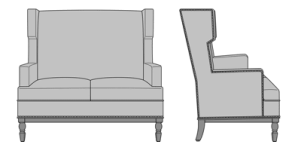

Zevio Wing Back Love Seat,
Slope Arm, Chippendale Leg,
without Nail Head Detail
Model: ZE21C1
53.5W 31.5D 43H
25AH

Zevio Wing Back Love Seat,
Slope Arm, Chippendale Leg,
Nail Head Detail Arms
Model: ZE21C2
53.5W 31.5D 43H
25AH

Zevio Wing Back Love Seat,
Slope Arm, Chippendale Leg,
Nail Head Detail Base
Model: ZE21C3
53.5W 31.5D 43H
25AH

Zevio Wing Back Love Seat,
Slope Arm, Chippendale Leg,
Nail Head Detail Arms &
Base
Model: ZE21C4
53.5W 31.5D 43H
25AH

Zevio Wing Back Love Seat,
Tuxedo Arm, Shaker Leg,
without Nail Head Detail
Model: ZE22A1
53.5W 31.5D 43H
25AH

Zevio Wing Back Love Seat,
Tuxedo Arm, Shaker Leg,
Nail Head Detail Arms
Model: ZE22A2
53.5W 31.5D 43H
25AH

Zevio Wing Back Love Seat,
Tuxedo Arm, Shaker Leg,
Nail Head Detail Base
Model: ZE22A3
53.5W 31.5D 43H
25AH

Zevio Wing Back Love Seat,
Tuxedo Arm, Shaker Leg,
Nail Head Detail Arms &
Base
Model: ZE22A4
53.5W 31.5D 43H
25AH