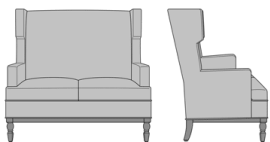

Zevio Wing Back Love Seat,
Slope Arm, Chippendale Leg,
without Nail Head Detail
Model: ZE21C1
53.5W 31.5D 43H
25AH

Zevio Wing Back Love Seat,
Slope Arm, Chippendale Leg,
Nail Head Detail Arms
Model: ZE21C2
53.5W 31.5D 43H
25AH

Zevio Wing Back Love Seat,
Slope Arm, Chippendale Leg,
Nail Head Detail Base
Model: ZE21C3
53.5W 31.5D 43H
25AH

Zevio Wing Back Love Seat,
Slope Arm, Chippendale Leg,
Nail Head Detail Arms &
Base
Model: ZE21C4
53.5W 31.5D 43H
25AH

Zevio Wing Back Love Seat,
Tuxedo Arm, Shaker Leg,
without Nail Head Detail
Model: ZE22A1
53.5W 31.5D 43H
25AH

Zevio Wing Back Love Seat,
Tuxedo Arm, Shaker Leg,
Nail Head Detail Arms
Model: ZE22A2
53.5W 31.5D 43H
25AH

Zevio Wing Back Love Seat,
Tuxedo Arm, Shaker Leg,
Nail Head Detail Base
Model: ZE22A3
53.5W 31.5D 43H
25AH

Zevio Wing Back Love Seat,
Tuxedo Arm, Shaker Leg,
Nail Head Detail Arms &
Base
Model: ZE22A4
53.5W 31.5D 43H
25AH