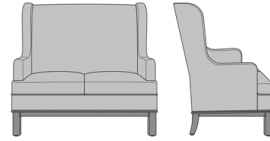

Zevio Wing Back Love Seat,
Slope Arm, Federal Leg, Nail
Head Detail Base
Model: ZE21B3
53.5W 31.5D 43H
25AH

Zevio Wing Back Love Seat,
Slope Arm, Federal Leg, Nail
Head Detail Arms & Base
Model: ZE21B4
53.5W 31.5D 43H
25AH

Zevio Wing Back Love Seat,
Slope Arm, Chippendale Leg,
without Nail Head Detail
Model: ZE21C1
53.5W 31.5D 43H
25AH

Zevio Wing Back Love Seat,
Slope Arm, Chippendale Leg,
Nail Head Detail Arms
Model: ZE21C2
53.5W 31.5D 43H
25AH