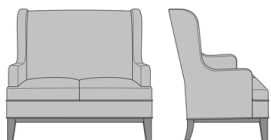

Zevio Lounge

Zevio Wing Back Love Seat,
Slope Arm, Shaker Leg,
without Nail Head Detail
Model: ZE21A1
53.5W 31.5D 43H
25AH

Zevio Wing Back Love Seat,
Slope Arm, Shaker Leg, Nail
Head Detail Arms
Model: ZE21A2
53.5W 31.5D 43H
25AH