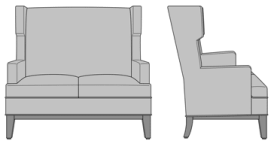

Zevio Wing Back Love Seat,
Slope Arm, Chippendale Leg,
without Nail Head Detail
Model: ZE21C1
53.5W 31.5D 43H
25AH

Zevio Wing Back Love Seat,
Slope Arm, Chippendale Leg,
Nail Head Detail Arms
Model: ZE21C2
53.5W 31.5D 43H
25AH

Zevio Wing Back Love Seat,
Slope Arm, Chippendale Leg,
Nail Head Detail Base
Model: ZE21C3
53.5W 31.5D 43H
25AH

Zevio Wing Back Love Seat,
Slope Arm, Chippendale Leg,
Nail Head Detail Arms &
Base
Model: ZE21C4
53.5W 31.5D 43H
25AH