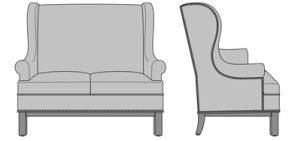

Zevio Wing Back Love Seat,
Scroll Arm, Federal Leg, Nail
Head Detail Arms & Base
Model: ZE23B4
53.5W 31.5D 43H
25AH

Zevio Wing Back Love Seat,
Scroll Arm, Chippendale Leg,
Nail Head Detail Arms &
Base
Model: ZE23C4
53.5W 31.5D 43H
25AH