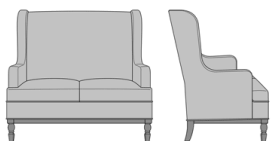

Zevio Lounge

Zevio Wing Back Love Seat,
Slope Arm, Shaker Leg,
without Nail Head Detail
Model: ZE21A1
53.5W 31.5D 43H
25AH

Zevio Wing Back Love Seat,
Slope Arm, Shaker Leg, Nail
Head Detail Arms
Model: ZE21A2
53.5W 31.5D 43H
25AH

Zevio Wing Back Love Seat,
Slope Arm, Shaker Leg, Nail
Head Detail Base
Model: ZE21A3
53.5W 31.5D 43H
25AH

Zevio Wing Back Love Seat,
Slope Arm, Shaker Leg, Nail
Head Detail Arms & Base
Model: ZE21A4
53.5W 31.5D 43H
25AH