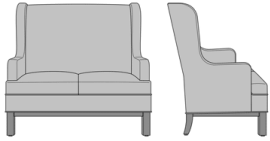

Zevio Wing Back Love Seat,
Slope Arm, Federal Leg,
without Nail Head Detail
Model: ZE21B1
53.5W 31.5D 43H
25AH

Zevio Wing Back Love Seat,
Slope Arm, Federal Leg, Nail
Head Detail Arms
Model: ZE21B2
53.5W 31.5D 43H
25AH

Zevio Wing Back Love Seat,
Slope Arm, Federal Leg, Nail
Head Detail Base
Model: ZE21B3
53.5W 31.5D 43H
25AH

Zevio Wing Back Love Seat,
Slope Arm, Federal Leg, Nail
Head Detail Arms & Base
Model: ZE21B4
53.5W 31.5D 43H
25AH