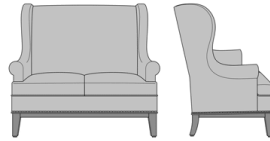

Zevio Wing Back Love Seat,
Scroll Arm, Shaker Leg, Nail
Head Detail Base
Model: ZE23A3
53.5W 31.5D 43H
25AH