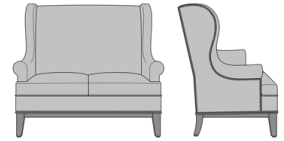

Zevio Wing Back Love Seat,
Scroll Arm, Shaker Leg, Nail
Head Detail Arms & Base
Model: ZE23A4
53.5W 31.5D 43H
25AH