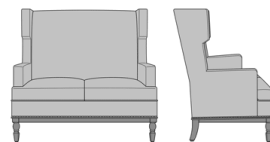

Zevio Wing Back Love Seat,
Slope Arm, Chippendale Leg,
without Nail Head Detail
Model: ZE21C1
53.5W 31.5D 43H
25AH

Zevio Wing Back Love Seat,
Slope Arm, Chippendale Leg,
Nail Head Detail Arms
Model: ZE21C2
53.5W 31.5D 43H
25AH

Zevio Wing Back Love Seat,
Slope Arm, Chippendale Leg,
Nail Head Detail Base
Model: ZE21C3
53.5W 31.5D 43H
25AH

Zevio Wing Back Love Seat,
Slope Arm, Chippendale Leg,
Nail Head Detail Arms &
Base
Model: ZE21C4
53.5W 31.5D 43H
25AH

Zevio Wing Back Love Seat,
Tuxedo Arm, Shaker Leg,
without Nail Head Detail
Model: ZE22A1
53.5W 31.5D 43H
25AH

Zevio Wing Back Love Seat,
Tuxedo Arm, Shaker Leg,
Nail Head Detail Arms
Model: ZE22A2
53.5W 31.5D 43H
25AH

Zevio Wing Back Love Seat,
Tuxedo Arm, Shaker Leg,
Nail Head Detail Base
Model: ZE22A3
53.5W 31.5D 43H
25AH

Zevio Wing Back Love Seat,
Tuxedo Arm, Shaker Leg,
Nail Head Detail Arms &
Base
Model: ZE22A4
53.5W 31.5D 43H
25AH