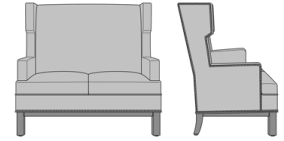

Zevio Wing Back Love Seat,
Tuxedo Arm, Federal Leg,
Nail Head Detail Arms &
Base
Model: ZE22B4
53.5W 31.5D 43H
25AH

Zevio Wing Back Love Seat,
Tuxedo Arm, Chippendale
Leg, Nail Head Detail Arms &
Base
Model: ZE22C4
53.5W 31.5D 43H
25AH