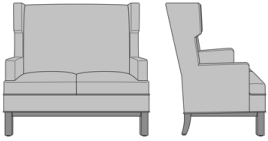

Zevio Wing Back Love Seat,
Tuxedo Arm, Federal Leg,
without Nail Head Detail
Model: ZE22B1
53.5W 31.5D 43H
25AH

Zevio Wing Back Love Seat,
Tuxedo Arm, Chippendale
Leg, without Nail Head
Detail
Model: ZE22C1
53.5W 31.5D 43H
25AH