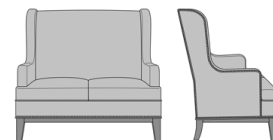

Zevio Lounge

Zevio Wing Back Love Seat,
Slope Arm, Shaker Leg,
without Nail Head Detail
Model: ZE21A1
53.5W 31.5D 43H
25AH

Zevio Wing Back Love Seat,
Slope Arm, Shaker Leg, Nail
Head Detail Arms
Model: ZE21A2
53.5W 31.5D 43H
25AH

Zevio Wing Back Love Seat,
Slope Arm, Shaker Leg, Nail
Head Detail Base
Model: ZE21A3
53.5W 31.5D 43H
25AH

Zevio Wing Back Love Seat,
Slope Arm, Shaker Leg, Nail
Head Detail Arms & Base
Model: ZE21A4
53.5W 31.5D 43H
25AH