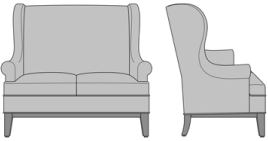

Zevio Wing Back Love Seat,
Scroll Arm, Shaker Leg,
without Nail Head Detail
Model: ZE23A1
53.5W 31.5D 43H
25AH