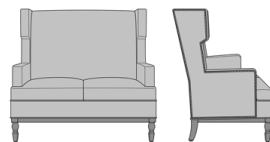

Zevio Wing Back Love Seat,
Slope Arm, Chippendale Leg,
without Nail Head Detail
Model: ZE21C1
53.5W 31.5D 43H
25AH

Zevio Wing Back Love Seat,
Slope Arm, Chippendale Leg,
Nail Head Detail Arms
Model: ZE21C2
53.5W 31.5D 43H
25AH

Zevio Wing Back Love Seat,
Slope Arm, Chippendale Leg,
Nail Head Detail Base
Model: ZE21C3
53.5W 31.5D 43H
25AH

Zevio Wing Back Love Seat,
Slope Arm, Chippendale Leg,
Nail Head Detail Arms &
Base
Model: ZE21C4
53.5W 31.5D 43H
25AH

Zevio Wing Back Love Seat,
Tuxedo Arm, Shaker Leg,
without Nail Head Detail
Model: ZE22A1
53.5W 31.5D 43H
25AH

Zevio Wing Back Love Seat,
Tuxedo Arm, Shaker Leg,
Nail Head Detail Arms
Model: ZE22A2
53.5W 31.5D 43H
25AH

Zevio Wing Back Love Seat,
Tuxedo Arm, Shaker Leg,
Nail Head Detail Base
Model: ZE22A3
53.5W 31.5D 43H
25AH

Zevio Wing Back Love Seat,
Tuxedo Arm, Shaker Leg,
Nail Head Detail Arms &
Base
Model: ZE22A4
53.5W 31.5D 43H
25AH