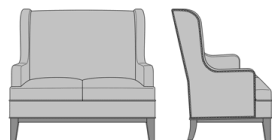

Zevio Lounge

Zevio Wing Back Love Seat,
Slope Arm, Shaker Leg,
without Nail Head Detail
Model: ZE21A1
53.5W 31.5D 43H
25AH

Zevio Wing Back Love Seat,
Slope Arm, Shaker Leg, Nail
Head Detail Arms
Model: ZE21A2
53.5W 31.5D 43H
25AH

Zevio Wing Back Love Seat,
Slope Arm, Shaker Leg, Nail
Head Detail Base
Model: ZE21A3
53.5W 31.5D 43H
25AH

Zevio Wing Back Love Seat,
Slope Arm, Shaker Leg, Nail
Head Detail Arms & Base
Model: ZE21A4
53.5W 31.5D 43H
25AH