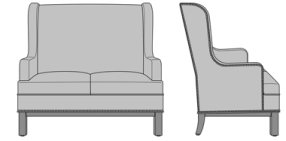

Zevio Wing Back Love Seat,
Slope Arm, Federal Leg, Nail
Head Detail Arms & Base
Model: ZE21B4
53.5W 31.5D 43H
25AH

Zevio Wing Back Love Seat,
Slope Arm, Chippendale Leg,
Nail Head Detail Arms &
Base
Model: ZE21C4
53.5W 31.5D 43H
25AH