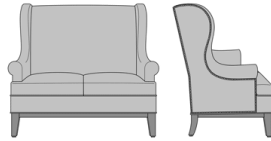

Zevio Wing Back Love Seat,
Scroll Arm, Shaker Leg, Nail
Head Detail Arms
Model: ZE23A2
53.5W 31.5D 43H
25AH