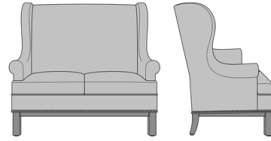

Zevio Wing Back Love Seat,
Scroll Arm, Federal Leg, Nail
Head Detail Base
Model: ZE23B3
53.5W 31.5D 43H
25AH

Zevio Wing Back Love Seat,
Scroll Arm, Chippendale Leg,
Nail Head Detail Base
Model: ZE23C3
53.5W 31.5D 43H
25AH