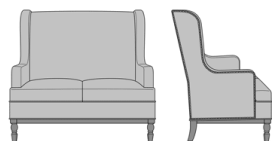

Zevio Lounge

Zevio Wing Back Love Seat,
Slope Arm, Shaker Leg,
without Nail Head Detail
Model: ZE21A1
53.5W 31.5D 43H
25AH

Zevio Wing Back Love Seat,
Slope Arm, Shaker Leg, Nail
Head Detail Arms
Model: ZE21A2
53.5W 31.5D 43H
25AH

Zevio Wing Back Love Seat,
Slope Arm, Shaker Leg, Nail
Head Detail Base
Model: ZE21A3
53.5W 31.5D 43H
25AH

Zevio Wing Back Love Seat,
Slope Arm, Shaker Leg, Nail
Head Detail Arms & Base
Model: ZE21A4
53.5W 31.5D 43H
25AH