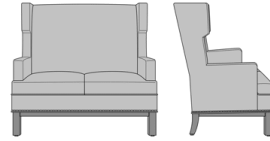

Zevio Wing Back Love Seat,
Tuxedo Arm, Federal Leg,
Nail Head Detail Base
Model: ZE22B3
53.5W 31.5D 43H
25AH

Zevio Wing Back Love Seat,
Tuxedo Arm, Chippendale
Leg, Nail Head Detail Base
Model: ZE22C3
53.5W 31.5D 43H
25AH