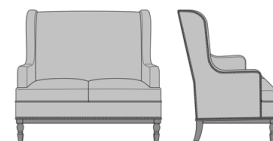

Zevio Lounge

Zevio Wing Back Love Seat,
Slope Arm, Shaker Leg,
without Nail Head Detail
Model: ZE21A1
53.5W 31.5D 43H
25AH

Zevio Wing Back Love Seat,
Slope Arm, Shaker Leg, Nail
Head Detail Arms
Model: ZE21A2
53.5W 31.5D 43H
25AH

Zevio Wing Back Love Seat,
Slope Arm, Shaker Leg, Nail
Head Detail Base
Model: ZE21A3
53.5W 31.5D 43H
25AH

Zevio Wing Back Love Seat,
Slope Arm, Shaker Leg, Nail
Head Detail Arms & Base
Model: ZE21A4
53.5W 31.5D 43H
25AH