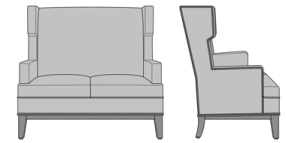

Zevio Wing Back Love Seat,
Tuxedo Arm, Shaker Leg,
Nail Head Detail Arms &
Base
Model: ZE22A4
53.5W 31.5D 43H
25AH