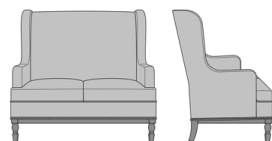

Zevio Lounge

Zevio Wing Back Love Seat,
Slope Arm, Shaker Leg,
without Nail Head Detail
Model: ZE21A1
53.5W 31.5D 43H
25AH

Zevio Wing Back Love Seat,
Slope Arm, Shaker Leg, Nail
Head Detail Arms
Model: ZE21A2
53.5W 31.5D 43H
25AH

Zevio Wing Back Love Seat,
Slope Arm, Shaker Leg, Nail
Head Detail Base
Model: ZE21A3
53.5W 31.5D 43H
25AH

Zevio Wing Back Love Seat,
Slope Arm, Shaker Leg, Nail
Head Detail Arms & Base
Model: ZE21A4
53.5W 31.5D 43H
25AH

Zevio Wing Back Love Seat,
Slope Arm, Federal Leg,
without Nail Head Detail
Model: ZE21B1
53.5W 31.5D 43H
25AH

Zevio Wing Back Love Seat,
Slope Arm, Federal Leg, Nail
Head Detail Arms
Model: ZE21B2
53.5W 31.5D 43H
25AH