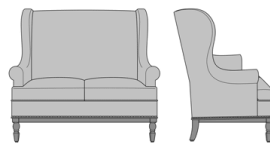

Zevio Wing Back Love Seat,
Tuxedo Arm, Chippendale
Leg, without Nail Head
Detail
Model: ZE22C1
53.5W 31.5D 43H
25AH

Zevio Wing Back Love Seat,
Tuxedo Arm, Chippendale
Leg, Nail Head Detail Arms
Model: ZE22C2
53.5W 31.5D 43H
25AH

Zevio Wing Back Love Seat,
Tuxedo Arm, Chippendale
Leg, Nail Head Detail Base
Model: ZE22C3
53.5W 31.5D 43H
25AH

Zevio Wing Back Love Seat,
Tuxedo Arm, Chippendale
Leg, Nail Head Detail Arms &
Base
Model: ZE22C4
53.5W 31.5D 43H
25AH

Zevio Wing Back Love Seat,
Scroll Arm, Shaker Leg,
without Nail Head Detail
Model: ZE23A1
53.5W 31.5D 43H
25AH

Zevio Wing Back Love Seat,
Scroll Arm, Shaker Leg, Nail
Head Detail Arms
Model: ZE23A2
53.5W 31.5D 43H
25AH

Zevio Wing Back Love Seat,
Scroll Arm, Shaker Leg, Nail
Head Detail Base
Model: ZE23A3
53.5W 31.5D 43H
25AH

Zevio Wing Back Love Seat,
Scroll Arm, Shaker Leg, Nail
Head Detail Arms & Base
Model: ZE23A4
53.5W 31.5D 43H
25AH