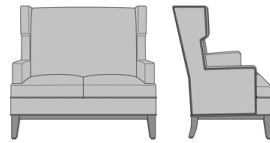

Zevio Wing Back Love Seat,
Tuxedo Arm, Shaker Leg,
Nail Head Detail Arms
Model: ZE22A2
53.5W 31.5D 43H
25AH