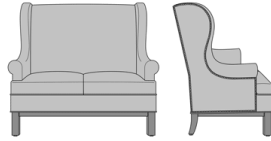

Zevio Wing Back Love Seat,
Scroll Arm, Federal Leg, Nail
Head Detail Arms
Model: ZE23B2
53.5W 31.5D 43H
25AH

Zevio Wing Back Love Seat,
Scroll Arm, Chippendale Leg,
Nail Head Detail Arms
Model: ZE23C2
53.5W 31.5D 43H
25AH