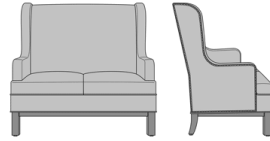

Zevio Wing Back Love Seat,
Slope Arm, Federal Leg, Nail
Head Detail Arms
Model: ZE21B2
53.5W 31.5D 43H
25AH

Zevio Wing Back Love Seat,
Slope Arm, Chippendale Leg,
Nail Head Detail Arms
Model: ZE21C2
53.5W 31.5D 43H
25AH