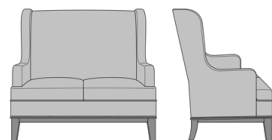

Zevio Lounge

Zevio Wing Back Love Seat,
Slope Arm, Shaker Leg,
without Nail Head Detail
Model: ZE21A1
53.5W 31.5D 43H
25AH

Zevio Wing Back Love Seat,
Slope Arm, Shaker Leg, Nail
Head Detail Arms
Model: ZE21A2
53.5W 31.5D 43H
25AH