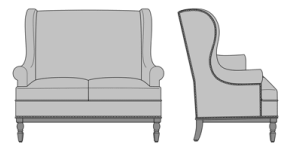

Zevio Wing Back Love Seat,
Tuxedo Arm, Chippendale
Leg, without Nail Head
Detail
Model: ZE22C1
53.5W 31.5D 43H
25AH

Zevio Wing Back Love Seat,
Tuxedo Arm, Chippendale
Leg, Nail Head Detail Arms
Model: ZE22C2
53.5W 31.5D 43H
25AH

Zevio Wing Back Love Seat,
Tuxedo Arm, Chippendale
Leg, Nail Head Detail Base
Model: ZE22C3
53.5W 31.5D 43H
25AH

Zevio Wing Back Love Seat,
Tuxedo Arm, Chippendale
Leg, Nail Head Detail Arms &
Base
Model: ZE22C4
53.5W 31.5D 43H
25AH

Zevio Wing Back Love Seat,
Scroll Arm, Shaker Leg,
without Nail Head Detail
Model: ZE23A1
53.5W 31.5D 43H
25AH

Zevio Wing Back Love Seat,
Scroll Arm, Shaker Leg, Nail
Head Detail Arms
Model: ZE23A2
53.5W 31.5D 43H
25AH

Zevio Wing Back Love Seat,
Scroll Arm, Shaker Leg, Nail
Head Detail Base
Model: ZE23A3
53.5W 31.5D 43H
25AH

Zevio Wing Back Love Seat,
Scroll Arm, Shaker Leg, Nail
Head Detail Arms & Base
Model: ZE23A4
53.5W 31.5D 43H
25AH