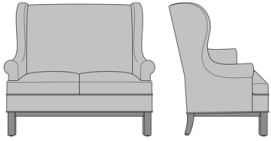

Zevio Wing Back Love Seat,
Scroll Arm, Federal Leg,
without Nail Head Detail
Model: ZE23B1
53.5W 31.5D 43H
25AH

Zevio Wing Back Love Seat,
Scroll Arm, Chippendale Leg,
without Nail Head Detail
Model: ZE23C1
53.5W 31.5D 43H
25AH