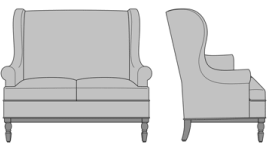

Zevio Wing Back Love Seat,
Tuxedo Arm, Chippendale
Leg, without Nail Head
Detail
Model: ZE22C1
53.5W 31.5D 43H
25AH

Zevio Wing Back Love Seat,
Tuxedo Arm, Chippendale
Leg, Nail Head Detail Arms
Model: ZE22C2
53.5W 31.5D 43H
25AH

Zevio Wing Back Love Seat,
Tuxedo Arm, Chippendale
Leg, Nail Head Detail Base
Model: ZE22C3
53.5W 31.5D 43H
25AH

Zevio Wing Back Love Seat,
Tuxedo Arm, Chippendale
Leg, Nail Head Detail Arms &
Base
Model: ZE22C4
53.5W 31.5D 43H
25AH

Zevio Wing Back Love Seat,
Scroll Arm, Shaker Leg,
without Nail Head Detail
Model: ZE23A1
53.5W 31.5D 43H
25AH

Zevio Wing Back Love Seat,
Scroll Arm, Shaker Leg, Nail
Head Detail Arms
Model: ZE23A2
53.5W 31.5D 43H
25AH

Zevio Wing Back Love Seat,
Scroll Arm, Shaker Leg, Nail
Head Detail Base
Model: ZE23A3
53.5W 31.5D 43H
25AH

Zevio Wing Back Love Seat,
Scroll Arm, Shaker Leg, Nail
Head Detail Arms & Base
Model: ZE23A4
53.5W 31.5D 43H
25AH