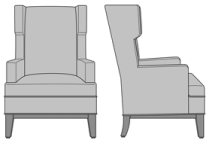

Zevio Wing Back Lounge Chair, Slope Arm, Chippendale Leg, without Nail Head Detail
Model: ZE11C1
29.5W 31.5D 43H
25AH

Zevio Wing Back Lounge Chair, Slope Arm, Chippendale Leg, Nail Head Detail Arms
Model: ZE11C2
29.5W 31.5D 43H
25AH

Zevio Wing Back Lounge Chair, Slope Arm, Chippendale Leg, Nail Head Detail Base
Model: ZE11C3
29.5W 31.5D 43H
25AH

Zevio Wing Back Lounge Chair, Slope Arm, Chippendale Leg, Nail Head Detail Arms & Base
Model: ZE11C4
29.5W 31.5D 43H
25AH