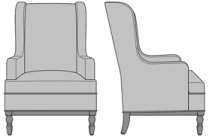

Product Statement of Line Images

Zevio Wing Back Lounge Chair, Slope Arm, Shaker Leg, without Nail Head Detail
Model: ZE11A1
29.5W 31.5D 43H
25AH

Zevio Wing Back Lounge Chair, Slope Arm, Shaker Leg, Nail Head Detail Arms
Model: ZE11A2
29.5W 31.5D 43H
25AH

Zevio Wing Back Lounge Chair, Slope Arm, Shaker Leg, Nail Head Detail Base
Model: ZE11A3
29.5W 31.5D 43H
25AH

Zevio Wing Back Lounge Chair, Slope Arm, Shaker Leg, Nail Head Detail Arms & Base
Model: ZE11A4
29.5W 31.5D 43H
25AH