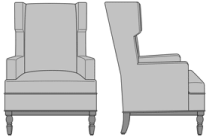

Zevio Wing Back Lounge Chair, Tuxedo Arm, Shaker Leg, without Nail Head Detail
Model: ZE12A1
29.5W 31.5D 43H
25AH

Zevio Wing Back Lounge Chair, Tuxedo Arm, Federal Leg, without Nail Head Detail
Model: ZE12B1
29.5W 31.5D 43H
25AH