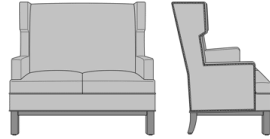

Zevio Wing Back Love Seat,
Tuxedo Arm, Federal Leg, Nail
Head Detail Arms
Model: ZE22B2
53.5W 31.5D 43H
25AH

Zevio Wing Back Love Seat,
Tuxedo Arm, Chippendale
Leg, Nail Head Detail Arms
Model: ZE22C2
53.5W 31.5D 43H
25AH