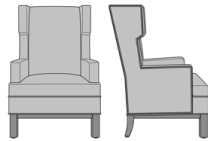

Zevio Wing Back Lounge Chair, Tuxedo Arm, Federal Leg, without Nail Head Detail
Model: ZE12B1
29.5W 31.5D 43H
25AH

Zevio Wing Back Lounge Chair, Tuxedo Arm, Federal Leg, Nail Head Detail Arms
Model: ZE12B2
29.5W 31.5D 43H
25AH

Zevio Wing Back Lounge Chair, Tuxedo Arm, Federal Leg, Nail Head Detail Base
Model: ZE12B3
29.5W 31.5D 43H
25AH

Zevio Wing Back Lounge Chair, Tuxedo Arm, Federal Leg, Nail Head Detail Arms & Base
Model: ZE12B4
29.5W 31.5D 43H
25AH