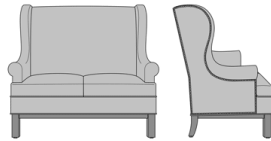

Zevio Wing Back Love Seat,
Scroll Arm, Chippendale Leg,
Nail Head Detail Arms
Model: ZE23C2
53.5W 31.5D 43H
25AH