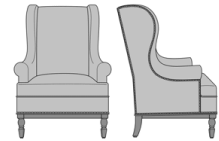

Zevio Wing Back Lounge Chair, Scroll Arm, Shaker Leg, Nail Head Detail Arms & Base  
Model: ZE13A4  
33.5W 31.5D 43H  
25AH

Zevio Wing Back Lounge Chair, Scroll Arm, Federal Leg, without Nail Head Detail  
Model: ZE13B1  
33.5W 31.5D 43H  
25AH

Zevio Wing Back Lounge Chair, Scroll Arm, Federal Leg, Nail Head Detail Arms  
Model: ZE13B2  
33.5W 31.5D 43H  
25AH

Zevio Wing Back Lounge Chair, Scroll Arm, Federal Leg, Nail Head Detail Base  
Model: ZE13B3  
33.5W 31.5D 43H  
25AH