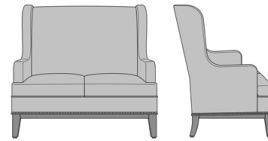

Zevio Wing Back Lounge Chair, Scroll Arm, Chippendale Leg, without Nail Head Detail
Model: ZE13C1
33.5W 31.5D 43H
25AH

Zevio Wing Back Lounge Chair, Scroll Arm, Chippendale Leg, Nail Head Detail Arms
Model: ZE13C2
33.5W 31.5D 43H
25AH

Zevio Wing Back Lounge Chair, Scroll Arm, Chippendale Leg, Nail Head Detail Base
Model: ZE13C3
33.5W 31.5D 43H
25AH

Zevio Wing Back Lounge Chair, Scroll Arm, Chippendale Leg, Nail Head Detail Arms & Base
Model: ZE13C4
33.5W 31.5D 43H
25AH