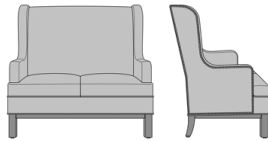

Zevio Wing Back Love Seat,
Slope Arm, Federal Leg,
without Nail Head Detail
Model: ZE21B1
53.5W 31.5D 43H
25AH

Zevio Wing Back Love Seat,
Slope Arm, Federal Leg, Nail
Head Detail Arms
Model: ZE21B2
53.5W 31.5D 43H
25AH

Zevio Wing Back Love Seat,
Slope Arm, Federal Leg, Nail
Head Detail Base
Model: ZE21B3
53.5W 31.5D 43H
25AH

Zevio Wing Back Love Seat,
Slope Arm, Federal Leg, Nail
Head Detail Arms & Base
Model: ZE21B4
53.5W 31.5D 43H
25AH