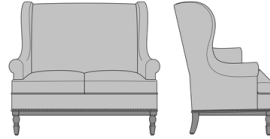

Zevio Wing Back Love Seat,
Scroll Arm, Shaker Leg, Nail
Head Detail Base
Model: ZE23A3
53.5W 31.5D 43H
25AH

Zevio Wing Back Love Seat,
Scroll Arm, Federal Leg, Nail
Head Detail Base
Model: ZE23B3
53.5W 31.5D 43H
25AH