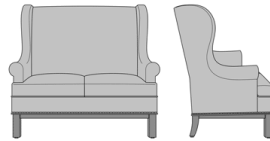

Zevio Wing Back Love Seat,
Scroll Arm, Chippendale Leg,
Nail Head Detail Base
Model: ZE23C3
53.5W 31.5D 43H
25AH