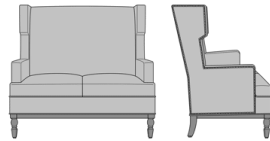

Zevio Wing Back Love Seat,
Tuxedo Arm, Shaker Leg,
without Nail Head Detail
Model: ZE22A1
53.5W 31.5D 43H
25AH

Zevio Wing Back Love Seat,
Tuxedo Arm, Shaker Leg, Nail
Head Detail Arms
Model: ZE22A2
53.5W 31.5D 43H
25AH

Zevio Wing Back Love Seat,
Tuxedo Arm, Shaker Leg, Nail
Head Detail Base
Model: ZE22A3
53.5W 31.5D 43H
25AH

Zevio Wing Back Love Seat,
Tuxedo Arm, Shaker Leg, Nail
Head Detail Arms & Base
Model: ZE22A4
53.5W 31.5D 43H
25AH