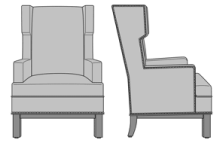

Zevio Wing Back Lounge Chair, Tuxedo Arm, Federal Leg, without Nail Head Detail
Model: ZE12B1
29.5W 31.5D 43H
25AH

Zevio Wing Back Lounge Chair, Tuxedo Arm, Federal Leg, Nail Head Detail Arms
Model: ZE12B2
29.5W 31.5D 43H
25AH

Zevio Wing Back Lounge Chair, Tuxedo Arm, Federal Leg, Nail Head Detail Base
Model: ZE12B3
29.5W 31.5D 43H
25AH

Zevio Wing Back Lounge Chair, Tuxedo Arm, Federal Leg, Nail Head Detail Arms & Base
Model: ZE12B4
29.5W 31.5D 43H
25AH