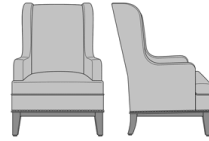

**Note** \* Nail Head finish color to be placed when ordering

Product Statement of Line Images

Zevio Wing Back Lounge Chair, Slope Arm, Shaker Leg, without Nail Head Detail  
Model: ZE11A1  
29.5W 31.5D 43H  
25AH

Zevio Wing Back Lounge Chair, Slope Arm, Shaker Leg, Nail Head Detail Arms  
Model: ZE11A2  
29.5W 31.5D 43H  
25AH

Zevio Wing Back Lounge Chair, Slope Arm, Shaker Leg, Nail Head Detail Base  
Model: ZE11A3  
29.5W 31.5D 43H  
25AH