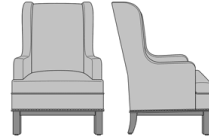

Zevio Wing Back Lounge Chair, Slope Arm, Federal Leg, Nail Head Detail Base
Model: ZE11B3
29.5W 31.5D 43H
25AH

Zevio Wing Back Lounge Chair, Slope Arm, Chippendale Leg, Nail Head Detail Base
Model: ZE11C3
29.5W 31.5D 43H
25AH