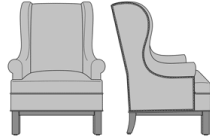

Zevio Wing Back Lounge Chair, Scroll Arm, Shaker Leg, Nail Head Detail Arms & Base  
Model: ZE13A4  
33.5W 31.5D 43H  
25AH

Zevio Wing Back Lounge Chair, Scroll Arm, Federal Leg, without Nail Head Detail  
Model: ZE13B1  
33.5W 31.5D 43H  
25AH

Zevio Wing Back Lounge Chair, Scroll Arm, Federal Leg, Nail Head Detail Arms  
Model: ZE13B2  
33.5W 31.5D 43H  
25AH

Zevio Wing Back Lounge Chair, Scroll Arm, Federal Leg, Nail Head Detail Base  
Model: ZE13B3  
33.5W 31.5D 43H  
25AH

Zevio Wing Back Lounge Chair, Scroll Arm, Federal Leg, Nail Head Detail Arms & Base  
Model: ZE13B4  
33.5W 31.5D 43H  
25AH

Zevio Wing Back Lounge Chair, Scroll Arm, Chippendale Leg, without Nail Head Detail  
Model: ZE13C1  
33.5W 31.5D 43H  
25AH