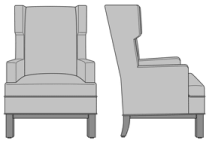

Zevio Wing Back Lounge Chair, Tuxedo Arm, Federal Leg, without Nail Head Detail
Model: ZE12B1
29.5W 31.5D 43H
25AH

Zevio Wing Back Lounge Chair, Tuxedo Arm, Federal Leg, Nail Head Detail Arms
Model: ZE12B2
29.5W 31.5D 43H
25AH

Zevio Wing Back Lounge Chair, Tuxedo Arm, Federal Leg, Nail Head Detail Base
Model: ZE12B3
29.5W 31.5D 43H
25AH

Zevio Wing Back Lounge Chair, Tuxedo Arm, Federal Leg, Nail Head Detail Arms & Base
Model: ZE12B4
29.5W 31.5D 43H
25AH