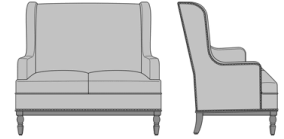

Zevio Wing Back Love Seat, Slope Arm, Shaker Leg, Nail Head Detail Arms & Base
Model: ZE21A4
53.5W 31.5D 43H
25AH

Zevio Wing Back Love Seat,
Slope Arm, Federal Leg, Nail
Head Detail Arms & Base
Model: ZE21B4
53.5W 31.5D 43H
25AH