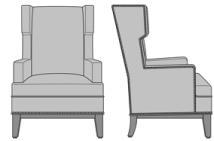

Zevio Wing Back Lounge Chair, Slope Arm, Chippendale Leg, without Nail Head Detail
Model: ZE11C1
29.5W 31.5D 43H
25AH

Zevio Wing Back Lounge Chair, Slope Arm, Chippendale Leg, Nail Head Detail Arms
Model: ZE11C2
29.5W 31.5D 43H
25AH

Zevio Wing Back Lounge Chair, Slope Arm, Chippendale Leg, Nail Head Detail Base
Model: ZE11C3
29.5W 31.5D 43H
25AH

Zevio Wing Back Lounge Chair, Slope Arm, Chippendale Leg, Nail Head Detail Arms & Base
Model: ZE11C4
29.5W 31.5D 43H
25AH