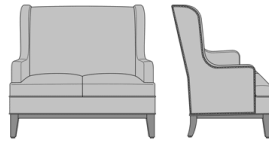

Zevio Wing Back Lounge Chair, Scroll Arm, Chippendale Leg, without Nail Head Detail
Model: ZE13C1
33.5W 31.5D 43H
25AH

Zevio Wing Back Lounge Chair, Scroll Arm, Chippendale Leg, Nail Head Detail Arms
Model: ZE13C2
33.5W 31.5D 43H
25AH

Zevio Wing Back Lounge Chair, Scroll Arm, Chippendale Leg, Nail Head Detail Base
Model: ZE13C3
33.5W 31.5D 43H
25AH

Zevio Wing Back Lounge Chair, Scroll Arm, Chippendale Leg, Nail Head Detail Arms & Base
Model: ZE13C4
33.5W 31.5D 43H
25AH