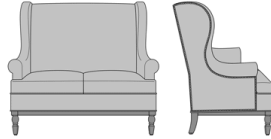

Zevio Wing Back Love Seat,
Scroll Arm, Shaker Leg, Nail
Head Detail Arms
Model: ZE23A2
53.5W 31.5D 43H
25AH

Zevio Wing Back Love Seat,
Scroll Arm, Federal Leg, Nail
Head Detail Arms
Model: ZE23B2
53.5W 31.5D 43H
25AH