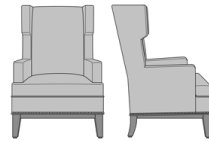

Zevio Wing Back Lounge Chair, Slope Arm, Chippendale Leg, without Nail Head Detail
Model: ZE11C1
29.5W 31.5D 43H
25AH

Zevio Wing Back Lounge Chair, Slope Arm, Chippendale Leg, Nail Head Detail Arms
Model: ZE11C2
29.5W 31.5D 43H
25AH

Zevio Wing Back Lounge Chair, Slope Arm, Chippendale Leg, Nail Head Detail Base
Model: ZE11C3
29.5W 31.5D 43H
25AH

Zevio Wing Back Lounge Chair, Slope Arm, Chippendale Leg, Nail Head Detail Arms & Base
Model: ZE11C4
29.5W 31.5D 43H
25AH