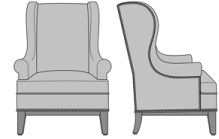

Zevio Wing Back Lounge Chair, Tuxedo Arm, Chippendale Leg, Nail Head Detail Arms & Base
Model: ZE12C4
29.5W 31.5D 43H
25AH

Zevio Wing Back Lounge Chair, Scroll Arm, Shaker Leg, Nail Head Detail Arms & Base
Model: ZE13A4
33.5W 31.5D 43H
25AH