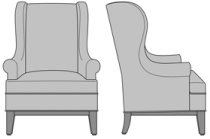

Zevio Wing Back Lounge Chair, Tuxedo Arm, Chippendale Leg, without Nail Head Detail
Model: ZE12C1
29.5W 31.5D 43H
25AH

Zevio Wing Back Lounge Chair, Scroll Arm, Shaker Leg, without Nail Head Detail
Model: ZE13A1
33.5W 31.5D 43H
25AH