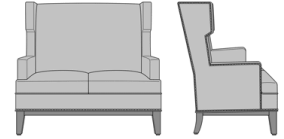

Zevio Wing Back Love Seat,
Slope Arm, Chippendale Leg,
Nail Head Detail Arms & Base
Model: ZE21C4
53.5W 31.5D 43H
25AH

Zevio Wing Back Love Seat,
Tuxedo Arm, Shaker Leg, Nail
Head Detail Arms & Base
Model: ZE22A4
53.5W 31.5D 43H
25AH