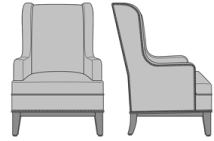

**Note** \* Nail Head finish color to be placed when ordering

Product Statement of Line Images

Zevio Wing Back Lounge Chair, Slope Arm, Shaker Leg, without Nail Head Detail  
Model: ZE11A1  
29.5W 31.5D 43H  
25AH

Zevio Wing Back Lounge Chair, Slope Arm, Shaker Leg, Nail Head Detail Arms  
Model: ZE11A2  
29.5W 31.5D 43H  
25AH

Zevio Wing Back Lounge Chair, Slope Arm, Shaker Leg, Nail Head Detail Base  
Model: ZE11A3  
29.5W 31.5D 43H  
25AH