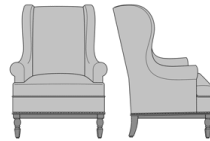

Zevio Wing Back Lounge Chair, Scroll Arm, Shaker Leg, without Nail Head Detail
Model: ZE13A1
33.5W 31.5D 43H
25AH

Zevio Wing Back Lounge Chair, Scroll Arm, Shaker Leg, Nail Head Detail Arms
Model: ZE13A2
33.5W 31.5D 43H
25AH

Zevio Wing Back Lounge Chair, Scroll Arm, Shaker Leg, Nail Head Detail Base
Model: ZE13A3
33.5W 31.5D 43H
25AH

Zevio Wing Back Lounge Chair, Scroll Arm, Shaker Leg, Nail Head Detail Arms & Base
Model: ZE13A4
33.5W 31.5D 43H
25AH