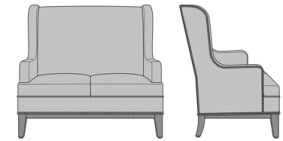

Zevio Wing Back Lounge Chair, Scroll Arm, Chippendale Leg, without Nail Head Detail
Model: ZE13C1
33.5W 31.5D 43H
25AH

Zevio Wing Back Lounge Chair, Scroll Arm, Chippendale Leg, Nail Head Detail Arms
Model: ZE13C2
33.5W 31.5D 43H
25AH

Zevio Wing Back Lounge Chair, Scroll Arm, Chippendale Leg, Nail Head Detail Base
Model: ZE13C3
33.5W 31.5D 43H
25AH

Zevio Wing Back Lounge Chair, Scroll Arm, Chippendale Leg, Nail Head Detail Arms & Base
Model: ZE13C4
33.5W 31.5D 43H
25AH