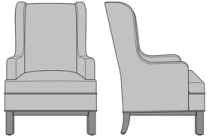

Zevio Wing Back Lounge Chair, Slope Arm, Federal Leg, without Nail Head Detail
Model: ZE11B1
29.5W 31.5D 43H
25AH

Zevio Wing Back Lounge Chair, Slope Arm, Chippendale Leg, without Nail Head Detail
Model: ZE11C1
29.5W 31.5D 43H
25AH