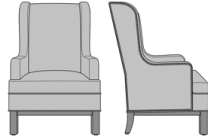

Zevio Wing Back Lounge Chair, Slope Arm, Shaker Leg, Nail Head Detail Arms & Base  
Model: ZE11A4  
29.5W 31.5D 43H  
25AH

Zevio Wing Back Lounge Chair, Slope Arm, Federal Leg, without Nail Head Detail  
Model: ZE11B1  
29.5W 31.5D 43H  
25AH

Zevio Wing Back Lounge Chair, Slope Arm, Federal Leg, Nail Head Detail Arms  
Model: ZE11B2  
29.5W 31.5D 43H  
25AH

Zevio Wing Back Lounge Chair, Slope Arm, Federal Leg, Nail Head Detail Base  
Model: ZE11B3  
29.5W 31.5D 43H  
25AH

Zevio Wing Back Lounge Chair, Slope Arm, Federal Leg, Nail Head Detail Arms & Base  
Model: ZE11B4  
29.5W 31.5D 43H  
25AH

Zevio Wing Back Lounge Chair, Slope Arm, Chippendale Leg, without Nail Head Detail  
Model: ZE11C1  
29.5W 31.5D 43H  
25AH