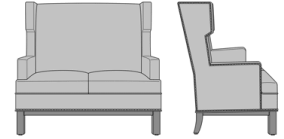

Zevio Wing Back Love Seat,
Tuxedo Arm, Federal Leg, Nail
Head Detail Arms & Base
Model: ZE22B4
53.5W 31.5D 43H
25AH

Zevio Wing Back Love Seat,
Tuxedo Arm, Chippendale
Leg, Nail Head Detail Arms &
Base
Model: ZE22C4
53.5W 31.5D 43H
25AH