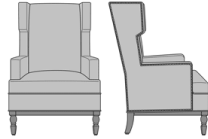

Zevio Wing Back Lounge Chair, Tuxedo Arm, Shaker Leg, Nail Head Detail Arms
Model: ZE12A2
29.5W 31.5D 43H
25AH

Zevio Wing Back Lounge Chair, Tuxedo Arm, Federal Leg, Nail Head Detail Arms
Model: ZE12B2
29.5W 31.5D 43H
25AH