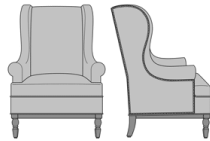

Zevio Wing Back Lounge Chair, Scroll Arm, Shaker Leg, Nail Head Detail Arms  
Model: ZE13A2  
33.5W 31.5D 43H  
25AH

Zevio Wing Back Lounge Chair, Scroll Arm, Shaker Leg, Nail Head Detail Base  
Model: ZE13A3  
33.5W 31.5D 43H  
25AH

Zevio Wing Back Lounge Chair, Scroll Arm, Shaker Leg, Nail Head Detail Arms & Base  
Model: ZE13A4  
33.5W 31.5D 43H  
25AH

Zevio Wing Back Lounge Chair, Scroll Arm, Federal Leg, without Nail Head Detail  
Model: ZE13B1  
33.5W 31.5D 43H  
25AH