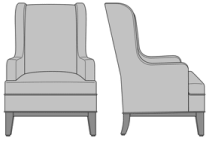

Product Dimensions and Specs

Overall 29.5W 31.5D 43H  
 Seat 23W 19.5D 19H  
 Arm 25H  
 Wt. 79 lbs  
 Wt. Capacity 350 lbs

Product Configurations

Zevio Collection	ZEXXXX			
<b>Seat Style</b>	 <b>1</b> Single Seater	 <b>2</b> Love Seat		
<b>Wing Style</b>	 <b>1</b> Slope	 <b>2</b> Tuxedo	 <b>3</b> Scroll	
<b>Leg Shape</b>	 <b>A</b> Shaker	 <b>B</b> Federal	 <b>C</b> Chippendale	
<b>Nail Head Trim</b>	 <b>1</b> No Nail Head	 <b>*2</b> Nail Head Arms	 <b>*3</b> Nail Head Base	 <b>*4</b> Nail Head Arm & Base

**Note** \* Nail Head finish color to be placed when ordering

Product Statement of Line Images

Zevio Wing Back Lounge Chair, Slope Arm, Shaker Leg, without Nail Head Detail  
Model: ZE11A1  
29.5W 31.5D 43H  
25AH