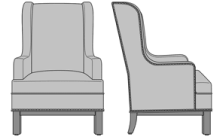

Zevio Wing Back Lounge Chair, Slope Arm, Federal Leg, Nail Head Detail Arms  
Model: ZE11B2  
29.5W 31.5D 43H  
25AH

Zevio Wing Back Lounge Chair, Slope Arm, Federal Leg, Nail Head Detail Base  
Model: ZE11B3  
29.5W 31.5D 43H  
25AH

Zevio Wing Back Lounge Chair, Slope Arm, Federal Leg, Nail Head Detail Arms & Base  
Model: ZE11B4  
29.5W 31.5D 43H  
25AH

Zevio Wing Back Lounge Chair, Slope Arm, Chippendale Leg, without Nail Head Detail  
Model: ZE11C1  
29.5W 31.5D 43H  
25AH

Zevio Wing Back Lounge Chair, Slope Arm, Chippendale Leg, Nail Head Detail Arms  
Model: ZE11C2  
29.5W 31.5D 43H  
25AH

Zevio Wing Back Lounge Chair, Slope Arm, Chippendale Leg, Nail Head Detail Base  
Model: ZE11C3  
29.5W 31.5D 43H  
25AH