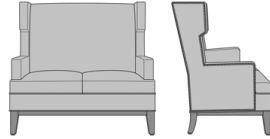

Zevio Wing Back Love Seat,
Slope Arm, Chippendale Leg,
Nail Head Detail Arms
Model: ZE21C2
53.5W 31.5D 43H
25AH

Zevio Wing Back Love Seat,
Tuxedo Arm, Shaker Leg, Nail
Head Detail Arms
Model: ZE22A2
53.5W 31.5D 43H
25AH