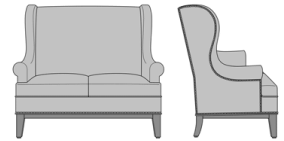

Zevio Wing Back Love Seat,
Tuxedo Arm, Chippendale
Leg, without Nail Head Detail
Model: ZE22C1
53.5W 31.5D 43H
25AH

Zevio Wing Back Love Seat,
Tuxedo Arm, Chippendale
Leg, Nail Head Detail Arms
Model: ZE22C2
53.5W 31.5D 43H
25AH

Zevio Wing Back Love Seat,
Tuxedo Arm, Chippendale
Leg, Nail Head Detail Base
Model: ZE22C3
53.5W 31.5D 43H
25AH

Zevio Wing Back Love Seat,
Tuxedo Arm, Chippendale
Leg, Nail Head Detail Arms &
Base
Model: ZE22C4
53.5W 31.5D 43H
25AH