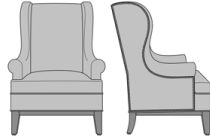

Zevio Wing Back Lounge Chair, Tuxedo Arm, Chippendale Leg, Nail Head Detail Arms
Model: ZE12C2
29.5W 31.5D 43H
25AH

Zevio Wing Back Lounge Chair, Scroll Arm, Shaker Leg, Nail Head Detail Arms
Model: ZE13A2
33.5W 31.5D 43H
25AH