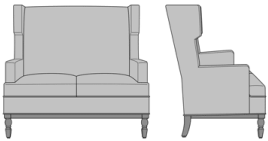

Zevio Wing Back Love Seat,
Tuxedo Arm, Shaker Leg,
without Nail Head Detail
Model: ZE22A1
53.5W 31.5D 43H
25AH

Zevio Wing Back Love Seat,
Tuxedo Arm, Shaker Leg, Nail
Head Detail Arms
Model: ZE22A2
53.5W 31.5D 43H
25AH

Zevio Wing Back Love Seat,
Tuxedo Arm, Shaker Leg, Nail
Head Detail Base
Model: ZE22A3
53.5W 31.5D 43H
25AH

Zevio Wing Back Love Seat,
Tuxedo Arm, Shaker Leg, Nail
Head Detail Arms & Base
Model: ZE22A4
53.5W 31.5D 43H
25AH