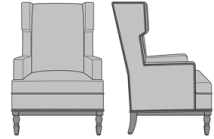

Zevio Wing Back Lounge Chair, Tuxedo Arm, Shaker Leg, Nail Head Detail Arms & Base
Model: ZE12A4
29.5W 31.5D 43H
25AH

Zevio Wing Back Lounge Chair, Tuxedo Arm, Federal Leg, Nail Head Detail Arms & Base
Model: ZE12B4
29.5W 31.5D 43H
25AH