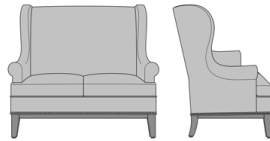

Zevio Wing Back Love Seat,
Tuxedo Arm, Chippendale
Leg, without Nail Head Detail
Model: ZE22C1
53.5W 31.5D 43H
25AH

Zevio Wing Back Love Seat,
Tuxedo Arm, Chippendale
Leg, Nail Head Detail Arms
Model: ZE22C2
53.5W 31.5D 43H
25AH

Zevio Wing Back Love Seat,
Tuxedo Arm, Chippendale
Leg, Nail Head Detail Base
Model: ZE22C3
53.5W 31.5D 43H
25AH

Zevio Wing Back Love Seat,
Tuxedo Arm, Chippendale
Leg, Nail Head Detail Arms &
Base
Model: ZE22C4
53.5W 31.5D 43H
25AH