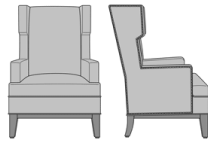

Zevio Wing Back Lounge Chair, Slope Arm, Federal Leg, Nail Head Detail Arms & Base  
Model: ZE11B4  
29.5W 31.5D 43H  
25AH

Zevio Wing Back Lounge Chair, Slope Arm, Chippendale Leg, without Nail Head Detail  
Model: ZE11C1  
29.5W 31.5D 43H  
25AH

Zevio Wing Back Lounge Chair, Slope Arm, Chippendale Leg, Nail Head Detail Arms  
Model: ZE11C2  
29.5W 31.5D 43H  
25AH

Zevio Wing Back Lounge Chair, Slope Arm, Chippendale Leg, Nail Head Detail Base  
Model: ZE11C3  
29.5W 31.5D 43H  
25AH

Zevio Wing Back Lounge Chair, Slope Arm, Chippendale Leg, Nail Head Detail Arms & Base  
Model: ZE11C4  
29.5W 31.5D 43H  
25AH

Zevio Wing Back Lounge Chair, Tuxedo Arm, Shaker Leg, without Nail Head Detail  
Model: ZE12A1  
29.5W 31.5D 43H  
25AH