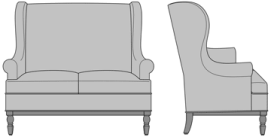

Zevio Wing Back Love Seat,
Scroll Arm, Shaker Leg,
without Nail Head Detail
Model: ZE23A1
53.5W 31.5D 43H
25AH

Zevio Wing Back Love Seat,
Scroll Arm, Federal Leg,
without Nail Head Detail
Model: ZE23B1
53.5W 31.5D 43H
25AH