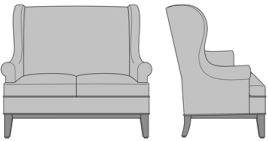

Zevio Wing Back Love Seat,
Tuxedo Arm, Chippendale
Leg, without Nail Head Detail
Model: ZE22C1
53.5W 31.5D 43H
25AH

Zevio Wing Back Love Seat,
Tuxedo Arm, Chippendale
Leg, Nail Head Detail Arms
Model: ZE22C2
53.5W 31.5D 43H
25AH

Zevio Wing Back Love Seat,
Tuxedo Arm, Chippendale
Leg, Nail Head Detail Base
Model: ZE22C3
53.5W 31.5D 43H
25AH

Zevio Wing Back Love Seat,
Tuxedo Arm, Chippendale
Leg, Nail Head Detail Arms &
Base
Model: ZE22C4
53.5W 31.5D 43H
25AH