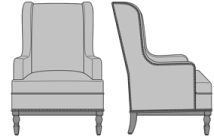

Zevio Wing Back Lounge Chair, Slope Arm, Shaker Leg, Nail Head Detail Arms  
Model: ZE11A2  
29.5W 31.5D 43H  
25AH

Zevio Wing Back Lounge Chair, Slope Arm, Shaker Leg, Nail Head Detail Base  
Model: ZE11A3  
29.5W 31.5D 43H  
25AH

Zevio Wing Back Lounge Chair, Slope Arm, Shaker Leg, Nail Head Detail Arms & Base  
Model: ZE11A4  
29.5W 31.5D 43H  
25AH

Zevio Wing Back Lounge Chair, Slope Arm, Federal Leg, without Nail Head Detail  
Model: ZE11B1  
29.5W 31.5D 43H  
25AH

Zevio Wing Back Lounge Chair, Slope Arm, Federal Leg, Nail Head Detail Arms  
Model: ZE11B2  
29.5W 31.5D 43H  
25AH

Zevio Wing Back Lounge Chair, Slope Arm, Federal Leg, Nail Head Detail Base  
Model: ZE11B3  
29.5W 31.5D 43H  
25AH

Zevio Wing Back Lounge Chair, Slope Arm, Federal Leg, Nail Head Detail Arms & Base  
Model: ZE11B4  
29.5W 31.5D 43H  
25AH

Zevio Wing Back Lounge Chair, Slope Arm, Chippendale Leg, without Nail Head Detail  
Model: ZE11C1  
29.5W 31.5D 43H  
25AH