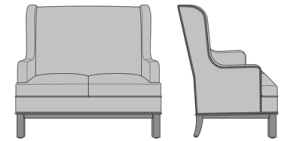

Zevio Wing Back Love Seat,
Slope Arm, Federal Leg,
without Nail Head Detail
Model: ZE21B1
53.5W 31.5D 43H
25AH

Zevio Wing Back Love Seat,
Slope Arm, Federal Leg, Nail
Head Detail Arms
Model: ZE21B2
53.5W 31.5D 43H
25AH

Zevio Wing Back Love Seat,
Slope Arm, Federal Leg, Nail
Head Detail Base
Model: ZE21B3
53.5W 31.5D 43H
25AH

Zevio Wing Back Love Seat,
Slope Arm, Federal Leg, Nail
Head Detail Arms & Base
Model: ZE21B4
53.5W 31.5D 43H
25AH