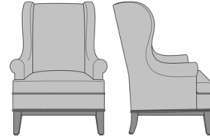

Zevio Wing Back Lounge Chair, Tuxedo Arm, Chippendale Leg, Nail Head Detail Base
Model: ZE12C3
29.5W 31.5D 43H
25AH

Zevio Wing Back Lounge Chair, Scroll Arm, Shaker Leg, Nail Head Detail Base
Model: ZE13A3
33.5W 31.5D 43H
25AH