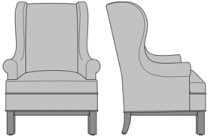

Zevio Wing Back Lounge Chair, Scroll Arm, Federal Leg, without Nail Head Detail
Model: ZE13B1
33.5W 31.5D 43H
25AH

Zevio Wing Back Lounge Chair, Scroll Arm, Chippendale Leg, without Nail Head Detail
Model: ZE13C1
33.5W 31.5D 43H
25AH