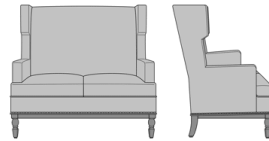

Zevio Wing Back Love Seat,
Tuxedo Arm, Shaker Leg,
without Nail Head Detail
Model: ZE22A1
53.5W 31.5D 43H
25AH

Zevio Wing Back Love Seat,
Tuxedo Arm, Shaker Leg, Nail
Head Detail Arms
Model: ZE22A2
53.5W 31.5D 43H
25AH

Zevio Wing Back Love Seat,
Tuxedo Arm, Shaker Leg, Nail
Head Detail Base
Model: ZE22A3
53.5W 31.5D 43H
25AH

Zevio Wing Back Love Seat,
Tuxedo Arm, Shaker Leg, Nail
Head Detail Arms & Base
Model: ZE22A4
53.5W 31.5D 43H
25AH