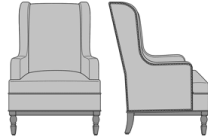

**Note** \* Nail Head finish color to be placed when ordering

Product Statement of Line Images

Zevio Wing Back Lounge Chair, Slope Arm, Shaker Leg, without Nail Head Detail  
Model: ZE11A1  
29.5W 31.5D 43H  
25AH

Zevio Wing Back Lounge Chair, Slope Arm, Shaker Leg, Nail Head Detail Arms  
Model: ZE11A2  
29.5W 31.5D 43H  
25AH

Zevio Wing Back Lounge Chair, Slope Arm, Shaker Leg, Nail Head Detail Base  
Model: ZE11A3  
29.5W 31.5D 43H  
25AH

Zevio Wing Back Lounge Chair, Slope Arm, Shaker Leg, Nail Head Detail Arms & Base  
Model: ZE11A4  
29.5W 31.5D 43H  
25AH

Zevio Wing Back Lounge Chair, Slope Arm, Federal Leg, without Nail Head Detail  
Model: ZE11B1  
29.5W 31.5D 43H  
25AH