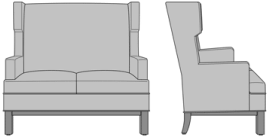

Zevio Wing Back Love Seat,
Tuxedo Arm, Federal Leg,
without Nail Head Detail
Model: ZE22B1
53.5W 31.5D 43H
25AH

Zevio Wing Back Love Seat,
Tuxedo Arm, Chippendale
Leg, without Nail Head Detail
Model: ZE22C1
53.5W 31.5D 43H
25AH