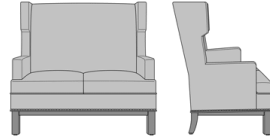

Zevio Wing Back Love Seat,
Tuxedo Arm, Federal Leg, Nail
Head Detail Base
Model: ZE22B3
53.5W 31.5D 43H
25AH

Zevio Wing Back Love Seat,
Tuxedo Arm, Chippendale
Leg, Nail Head Detail Base
Model: ZE22C3
53.5W 31.5D 43H
25AH