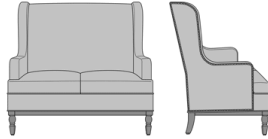

Zevio Wing Back Love Seat, Slope Arm, Shaker Leg, Nail Head Detail Arms
Model: ZE21A2
53.5W 31.5D 43H
25AH

Zevio Wing Back Love Seat,
Slope Arm, Federal Leg, Nail
Head Detail Arms
Model: ZE21B2
53.5W 31.5D 43H
25AH