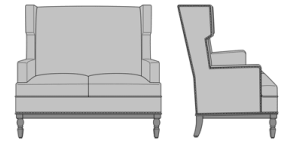

Zevio Wing Back Love Seat,
Tuxedo Arm, Shaker Leg,
without Nail Head Detail
Model: ZE22A1
53.5W 31.5D 43H
25AH

Zevio Wing Back Love Seat,
Tuxedo Arm, Shaker Leg, Nail
Head Detail Arms
Model: ZE22A2
53.5W 31.5D 43H
25AH

Zevio Wing Back Love Seat,
Tuxedo Arm, Shaker Leg, Nail
Head Detail Base
Model: ZE22A3
53.5W 31.5D 43H
25AH

Zevio Wing Back Love Seat,
Tuxedo Arm, Shaker Leg, Nail
Head Detail Arms & Base
Model: ZE22A4
53.5W 31.5D 43H
25AH