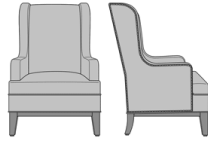

Product Dimensions and Specs

Overall 29.5W 31.5D 43H  
 Seat 23W 19.5D 19H  
 Arm 25H  
 Wt. 79 lbs  
 Wt. Capacity 350 lbs

Product Configurations

Zevio Collection	ZEXXXX			
<b>Seat Style</b>	 <b>1</b> Single Seater	 <b>2</b> Love Seat		
<b>Wing Style</b>	 <b>1</b> Slope	 <b>2</b> Tuxedo	 <b>3</b> Scroll	
<b>Leg Shape</b>	 <b>A</b> Shaker	 <b>B</b> Federal	 <b>C</b> Chippendale	
<b>Nail Head Trim</b>	 <b>1</b> No Nail Head	 <b>*2</b> Nail Head Arms	 <b>*3</b> Nail Head Base	 <b>*4</b> Nail Head Arm & Base

**Note** \* Nail Head finish color to be placed when ordering

Product Statement of Line Images

Zevio Wing Back Lounge Chair, Slope Arm, Shaker Leg, without Nail Head Detail  
Model: ZE11A1  
29.5W 31.5D 43H  
25AH