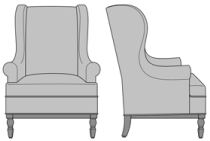

Zevio Wing Back Lounge Chair, Scroll Arm, Shaker Leg, without Nail Head Detail
Model: ZE13A1
33.5W 31.5D 43H
25AH

Zevio Wing Back Lounge Chair, Scroll Arm, Shaker Leg, Nail Head Detail Arms
Model: ZE13A2
33.5W 31.5D 43H
25AH

Zevio Wing Back Lounge Chair, Scroll Arm, Shaker Leg, Nail Head Detail Base
Model: ZE13A3
33.5W 31.5D 43H
25AH

Zevio Wing Back Lounge Chair, Scroll Arm, Shaker Leg, Nail Head Detail Arms & Base
Model: ZE13A4
33.5W 31.5D 43H
25AH