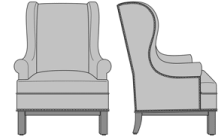

Zevio Wing Back Lounge Chair, Scroll Arm, Federal Leg, Nail Head Detail Arms  
Model: ZE13B2  
33.5W 31.5D 43H  
25AH

Zevio Wing Back Lounge Chair, Scroll Arm, Federal Leg, Nail Head Detail Base  
Model: ZE13B3  
33.5W 31.5D 43H  
25AH

Zevio Wing Back Lounge Chair, Scroll Arm, Federal Leg, Nail Head Detail Arms & Base  
Model: ZE13B4  
33.5W 31.5D 43H  
25AH

Zevio Wing Back Lounge Chair, Scroll Arm, Chippendale Leg, without Nail Head Detail  
Model: ZE13C1  
33.5W 31.5D 43H  
25AH

Zevio Wing Back Lounge Chair, Scroll Arm, Chippendale Leg, Nail Head Detail Arms  
Model: ZE13C2  
33.5W 31.5D 43H  
25AH

Zevio Wing Back Lounge Chair, Scroll Arm, Chippendale Leg, Nail Head Detail Base  
Model: ZE13C3  
33.5W 31.5D 43H  
25AH