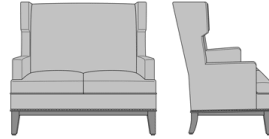

Zevio Wing Back Love Seat,
Slope Arm, Chippendale Leg,
Nail Head Detail Base
Model: ZE21C3
53.5W 31.5D 43H
25AH

Zevio Wing Back Love Seat,
Tuxedo Arm, Shaker Leg, Nail
Head Detail Base
Model: ZE22A3
53.5W 31.5D 43H
25AH