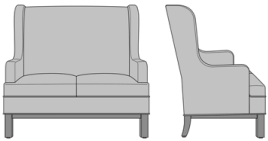

Zevio Wing Back Love Seat,
Slope Arm, Federal Leg,
without Nail Head Detail
Model: ZE21B1
53.5W 31.5D 43H
25AH

Zevio Wing Back Love Seat,
Slope Arm, Federal Leg, Nail
Head Detail Arms
Model: ZE21B2
53.5W 31.5D 43H
25AH

Zevio Wing Back Love Seat,
Slope Arm, Federal Leg, Nail
Head Detail Base
Model: ZE21B3
53.5W 31.5D 43H
25AH

Zevio Wing Back Love Seat,
Slope Arm, Federal Leg, Nail
Head Detail Arms & Base
Model: ZE21B4
53.5W 31.5D 43H
25AH