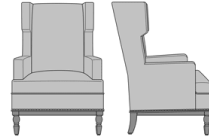

Zevio Wing Back Lounge Chair, Tuxedo Arm, Shaker Leg, Nail Head Detail Base
Model: ZE12A3
29.5W 31.5D 43H
25AH

Zevio Wing Back Lounge Chair, Tuxedo Arm, Federal Leg, Nail Head Detail Base
Model: ZE12B3
29.5W 31.5D 43H
25AH