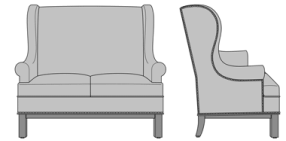

Zevio Wing Back Love Seat,
Scroll Arm, Chippendale Leg,
Nail Head Detail Arms & Base
Model: ZE23C4
53.5W 31.5D 43H
25AH