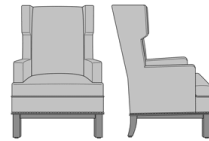

Zevio Wing Back Lounge Chair, Tuxedo Arm, Federal Leg, without Nail Head Detail
Model: ZE12B1
29.5W 31.5D 43H
25AH

Zevio Wing Back Lounge Chair, Tuxedo Arm, Federal Leg, Nail Head Detail Arms
Model: ZE12B2
29.5W 31.5D 43H
25AH

Zevio Wing Back Lounge Chair, Tuxedo Arm, Federal Leg, Nail Head Detail Base
Model: ZE12B3
29.5W 31.5D 43H
25AH

Zevio Wing Back Lounge Chair, Tuxedo Arm, Federal Leg, Nail Head Detail Arms & Base
Model: ZE12B4
29.5W 31.5D 43H
25AH