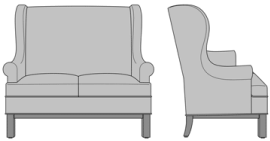

Zevio Wing Back Love Seat,
Scroll Arm, Chippendale Leg,
without Nail Head Detail
Model: ZE23C1
53.5W 31.5D 43H
25AH