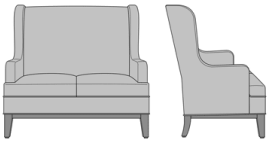

Zevio Wing Back Lounge Chair, Scroll Arm, Chippendale Leg, without Nail Head Detail
Model: ZE13C1
33.5W 31.5D 43H
25AH

Zevio Wing Back Lounge Chair, Scroll Arm, Chippendale Leg, Nail Head Detail Arms
Model: ZE13C2
33.5W 31.5D 43H
25AH

Zevio Wing Back Lounge Chair, Scroll Arm, Chippendale Leg, Nail Head Detail Base
Model: ZE13C3
33.5W 31.5D 43H
25AH

Zevio Wing Back Lounge Chair, Scroll Arm, Chippendale Leg, Nail Head Detail Arms & Base
Model: ZE13C4
33.5W 31.5D 43H
25AH