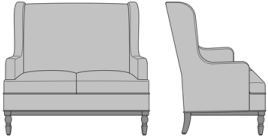

Zevio Wing Back Love Seat, Slope Arm, Shaker Leg, without Nail Head Detail
Model: ZE21A1
53.5W 31.5D 43H
25AH

Zevio Wing Back Love Seat,
Slope Arm, Federal Leg,
without Nail Head Detail
Model: ZE21B1
53.5W 31.5D 43H
25AH