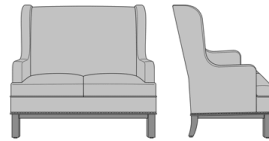

Zevio Wing Back Love Seat,
Slope Arm, Federal Leg,
without Nail Head Detail
Model: ZE21B1
53.5W 31.5D 43H
25AH

Zevio Wing Back Love Seat,
Slope Arm, Federal Leg, Nail
Head Detail Arms
Model: ZE21B2
53.5W 31.5D 43H
25AH

Zevio Wing Back Love Seat,
Slope Arm, Federal Leg, Nail
Head Detail Base
Model: ZE21B3
53.5W 31.5D 43H
25AH

Zevio Wing Back Love Seat,
Slope Arm, Federal Leg, Nail
Head Detail Arms & Base
Model: ZE21B4
53.5W 31.5D 43H
25AH