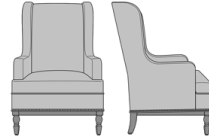

Product Statement of Line Images

Zevio Wing Back Lounge Chair, Slope Arm, Shaker Leg, without Nail Head Detail
Model: ZE11A1
29.5W 31.5D 43H
25AH

Zevio Wing Back Lounge Chair, Slope Arm, Shaker Leg, Nail Head Detail Arms
Model: ZE11A2
29.5W 31.5D 43H
25AH

Zevio Wing Back Lounge Chair, Slope Arm, Shaker Leg, Nail Head Detail Base
Model: ZE11A3
29.5W 31.5D 43H
25AH

Zevio Wing Back Lounge Chair, Slope Arm, Shaker Leg, Nail Head Detail Arms & Base
Model: ZE11A4
29.5W 31.5D 43H
25AH