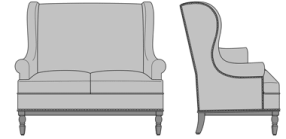

Zevio Wing Back Love Seat,
Scroll Arm, Shaker Leg, Nail
Head Detail Arms & Base
Model: ZE23A4
53.5W 31.5D 43H
25AH

Zevio Wing Back Love Seat,
Scroll Arm, Federal Leg, Nail
Head Detail Arms & Base
Model: ZE23B4
53.5W 31.5D 43H
25AH