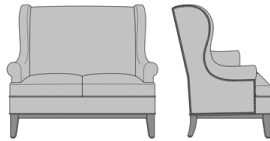

Zevio Wing Back Love Seat,
Tuxedo Arm, Chippendale
Leg, without Nail Head Detail
Model: ZE22C1
53.5W 31.5D 43H
25AH

Zevio Wing Back Love Seat,
Tuxedo Arm, Chippendale
Leg, Nail Head Detail Arms
Model: ZE22C2
53.5W 31.5D 43H
25AH

Zevio Wing Back Love Seat,
Tuxedo Arm, Chippendale
Leg, Nail Head Detail Base
Model: ZE22C3
53.5W 31.5D 43H
25AH

Zevio Wing Back Love Seat,
Tuxedo Arm, Chippendale
Leg, Nail Head Detail Arms &
Base
Model: ZE22C4
53.5W 31.5D 43H
25AH