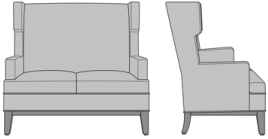

Zevio Wing Back Love Seat,
Slope Arm, Chippendale Leg,
without Nail Head Detail
Model: ZE21C1
53.5W 31.5D 43H
25AH

Zevio Wing Back Love Seat,
Tuxedo Arm, Shaker Leg,
without Nail Head Detail
Model: ZE22A1
53.5W 31.5D 43H
25AH