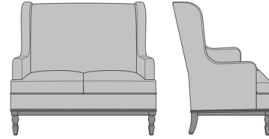

Zevio Wing Back Love Seat, Slope Arm, Shaker Leg, Nail Head Detail Base
Model: ZE21A3
53.5W 31.5D 43H
25AH

Zevio Wing Back Love Seat,
Slope Arm, Federal Leg, Nail
Head Detail Base
Model: ZE21B3
53.5W 31.5D 43H
25AH