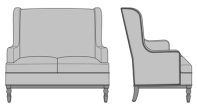

Model:	ZE21B2 - Zevio Wing Back Love Seat, Slope Arm, Federal Leg, Nail Head Detail Arms										
Specifications:	53.5W	31.5D	43H	47SW	19.5SD	19SH	25AH	102LBS	9YDS		
Fabric Grade:	7	8	9	10	11	12	13	14	15	16	COM
List Price:	$3581	$3641	$3772	$3819	$3892	$4043	$4180	$4423	$4575	$4726	$3197
Options:	• CAL133 $40/yard • Moisture Barrier $30/yard • Multiple Fabrics $320