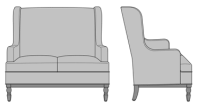

Model:	ZE21B1 - Zevio Wing Back Love Seat, Slope Arm, Federal Leg, without Nail Head Detail										
Specifications:	53.5W	31.5D	43H	47SW	19.5SD	19SH	25AH	102LBS	9YDS		
Fabric Grade:	7	8	9	10	11	12	13	14	15	16	COM
List Price:	$3127	$3187	$3318	$3365	$3437	$3589	$3725	$3968	$4120	$4272	$2726
Options:	• CAL133 $40/yard • Moisture Barrier $30/yard • Multiple Fabrics $273