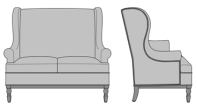

Model:	ZE23B2 - Zevio Wing Back Love Seat, Scroll Arm, Federal Leg, Nail Head Detail Arms										
Specifications:	53.5W	31.5D	43H	47SW	19.5SD	19SH	25AH	102LBS	9YDS		
Fabric Grade:	7	8	9	10	11	12	13	14	15	16	COM
List Price:	$3581	$3641	$3772	$3819	$3892	$4043	$4180	$4423	$4575	$4726	$3197
Options:	• CAL133 $40/yard • Moisture Barrier $30/yard • Multiple Fabrics $320