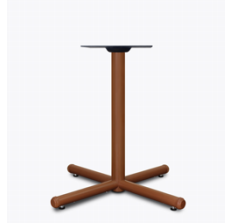

Table Base – Pedestal X
Base, Medium, Standard
Height
Model: TBL32
32W 32D 28.5H

Table Base – Pedestal X
Base, Medium, Wheelchair
Height
Model: TBL32W
32W 32D 30.5H

Table Base – Pedestal X
Base, Large, Standard Height
Model: TBL40
40W 40D 28.5H

Table Base – Pedestal X
Base, Large, Wheelchair
Height
Model: TBL40W
35.88W 35.88D 30.5H

Table Base – Pedestal X
Base, Small, Bar Height
Model: TBL24-62
20.5W 20.5D 42H

Product Features

Durable Finish

Kwalu's solid surface (1/8" thick) proprietary finish doesn't have any of the drawbacks of wood. The frames are moisture impervious, graffiti-resistant, easy to clean and maintenance-free.

Adj. Height Glides

The height of the glides can be adjusted manually to accommodate uneven flooring.

Different Sizes

Choose from 3 base sizes – small, medium and large.

Optional Wheelchair Height

Wheelchair height base is available and is optional.