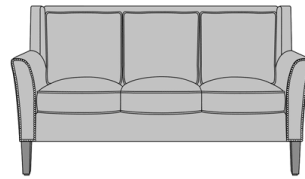

Volterra Sofa, with Piping, Nail
Head Detail Arms
Model: VOL3B3
72W 34D 37H
25.5AH