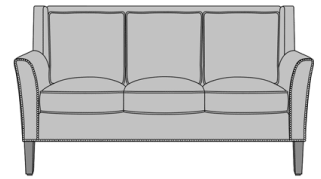

Volterra Sofa, with Piping, Nail
Head Detail Arms & Base
Model: VOL3B4
72W 34D 37H
25.5AH