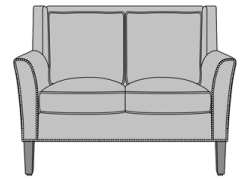

Volterra Love Seat, without Piping, without Nail Head Detail
Model: VOL2A1
51.5W 34D 37H
25.5AH

Volterra Love Seat, without Piping, Nail Head Detail Base
Model: VOL2A2
51.5W 34D 37H
25.5AH

Volterra Love Seat, without Piping, Nail Head Detail Arms
Model: VOL2A3
51.5W 34D 37H
25.5AH

Volterra Love Seat, without Piping, Nail Head Detail Arms & Base
Model: VOL2A4
51.5W 34D 37H
25.5AH