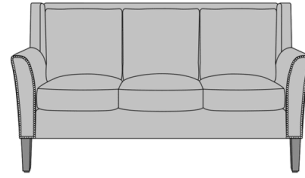

Volterra Love Seat, with Piping, Nail Head Detail Arms
Model: VOL2B3
51.5W 34D 37H
25.5AH

Volterra Sofa, without Piping,
Nail Head Detail Arms
Model: VOL3A3
72W 34D 37H
25.5AH