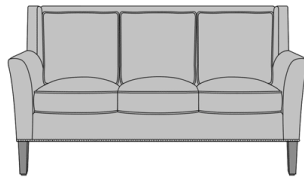

Volterra Sofa, with Piping, Nail
Head Detail Base
Model: VOL3B2
72W 34D 37H
25.5AH