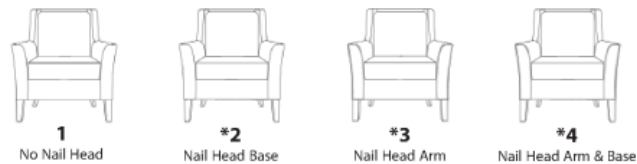

Nail Head Trim

Note

* Nail Head selection to be placed when ordering