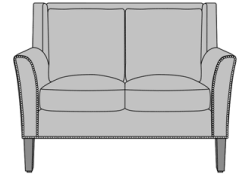

Volterra Lounge Chair, with Piping, Nail Head Detail Arms & Base
Model: VOL1B4
31.5W 34D 37H
25.5AH

Volterra Love Seat, without Piping, Nail Head Detail Arms & Base
Model: VOL2A4
51.5W 34D 37H
25.5AH