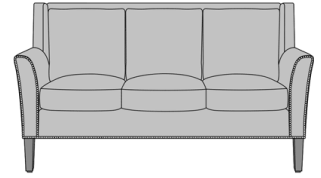

Volterra Love Seat, with Piping, Nail Head Detail Arms & Base
Model: VOL2B4
51.5W 34D 37H
25.5AH

Volterra Sofa, without Piping,
Nail Head Detail Arms & Base
Model: VOL3A4
72W 34D 37H
25.5AH