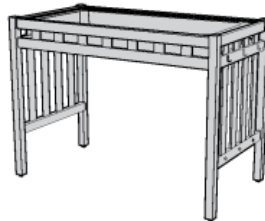

Kwalu Features

Product Dimensions and Specs

Overall 49W 26.25D 34H

Wt. 53 lbs

Product Configurations

Vivaio Collection

VIVPLTX

Table Style

S
Standing Height
(38")

W
Wheelchair Accessible Height
(34")

Product Statement of Line Images

Vivaio Potting Bench –
Standing Height
Model: VIVPOBS
50.25W 26.25D 56H

Vivaio Potting Bench –
Wheelchair Height
Model: VIVPOBW
50.25W 26.25D 52H

Vivaio Planting Table –
Standing Height
Model: VIVPLTS
49W 26.25D 38H

Vivaio Planting Table –
Wheelchair Height
Model: VIVPLTW
49W 26.25D 34H

Product Features

Waterproof Outdoor UV Protected Frame

Special additive protects frame against the elements and damaging ultraviolet rays.