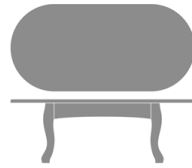

## Product Dimensions and Specs

Overall 27W 20D 22H

Wt. 35 lbs

Product Statement of Line Images

Victoria End Table, Oval Top  
Model: 08001  
28W 22D 22H

Victoria End Table,  
Rectangular Top  
Model: 08401  
27W 20D 22H

Victoria Coffee Table, Oval  
Top  
Model: 08021  
44W 22D 16H

Victoria Coffee Table,  
Rectangular Top  
Model: 08421  
44W 22D 16H

Victoria Console Table,  
Rectangular Top  
Model: 08511  
48W 16D 29H