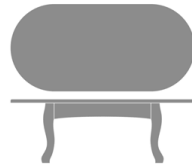

## Product Dimensions and Specs

Overall 44W 22D 16H

Wt. 16 lbs

Product Statement of Line Images

Victoria End Table, Oval Top  
Model: 08001  
28W 22D 22H

Victoria End Table,  
Rectangular Top  
Model: 08401  
27W 20D 22H

Victoria Coffee Table, Oval  
Top  
Model: 08021  
44W 22D 16H

Victoria Coffee Table,  
Rectangular Top  
Model: 08421  
44W 22D 16H

Victoria Console Table,  
Rectangular Top  
Model: 08511  
48W 16D 29H