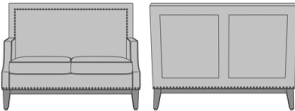

Kwalu Features

Product Dimensions and Specs

Overall	52.5W 32D 40H
Seat	46.5W 20D 19.5H
Arm	25H
Wt.	115 lbs
Wt. Capacity	525 lbs

Product Configurations

Valverde Collection	VLVXX	
Number of Seats	 1 Single	 2 Double
Back Insert	 0 No Insert	 1 Diamond Back Insert

Product Statement of Line Images

Valverde Lounge Chair,
without Diamond Back Insert
Model: VLV10
28.5W 32D 40H
25AH

Valverde Lounge Chair, with
Diamond Back Insert
Model: VLV11
28.5W 32D 40H
25AH

Valverde Love Seat, No
Decorative Back Detail
Model: VLV20
52.5W 32D 40H
25AH