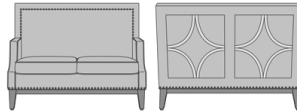

Kwalu Features

Product Dimensions and Specs

Overall	52.5W 32D 40H
Seat	46.5W 20D 19.5H
Arm	25H
Wt.	115 lbs
Wt. Capacity	525 lbs

Product Configurations

Valverde Collection	VLVXX	
Number of Seats	 1 Single	 2 Double
Back Insert	 0 No Insert	 1 Diamond Back Insert

Product Statement of Line Images

Valverde Lounge Chair,
without Diamond Back Insert
Model: VLV10
28.5W 32D 40H
25AH

Valverde Lounge Chair, with
Diamond Back Insert
Model: VLV11
28.5W 32D 40H
25AH

Valverde Love Seat, No
Decorative Back Detail
Model: VLV20
52.5W 32D 40H
25AH

Valverde Love Seat, with
Decorative Back Detail
Model: VLV21
52.5W 32D 40H
25AH

Product Features

Durable Finish

Kwalu's solid surface (1/8" thick) proprietary finish doesn't have any of the drawbacks of wood. The frames are moisture impervious, graffiti-resistant, easy to clean and maintenance-free.