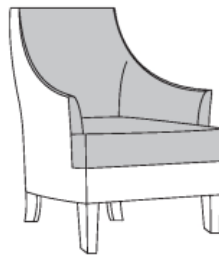

Kwalu Features

Product Dimensions and Specs

Overall	27W 32.5D 39.5H
Seat	21W 20D 19.5H
Arm	24H
Wt.	43 lbs
Wt. Capacity	350 lbs

Product Configurations

Valmorena Collection

VALXX

Number of Seats

1
Single Chair

Nail Head Trim

A
No Nail Head

***B**
Nail Head Base

Note

* Nail Head selection to be placed when ordering

Product Statement of Line Images

Valmorena Lounge Chair,
without Nail Head Detail
Model: VAL1A
27W 32.5D 39.5H
24AH

Valmorena Lounge Chair, with
Nail Head Detail Base
Model: VAL1B
27W 32.5D 39.5H
24AH

Product Features

Durable Finish

Kwalu's solid surface (1/8" thick) proprietary finish doesn't have any of the drawbacks of wood. The frames are moisture impervious, graffiti-resistant, easy to clean and maintenance-free.