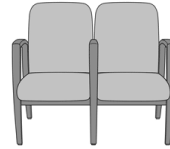

## Valentia Multiple

Valentia Tandem, Single-Seater  
Model: VLGA  
24W 29.5D 37H  
26AH

Valentia Tandem, 2-Seater Spanned  
Model: VLGB  
43.5W 29.5D 37H  
26AH

Valentia Tandem, 2-Seater Gang  
Model: VLGC  
45.5W 29.5D 37H  
26AH

Valentia Tandem, 3-Seater Spanned  
Model: VLGD  
63W 29.5D 37H  
26AH

Valentia Tandem, 3-Seater Gang  
Model: VLGE  
67.5W 29.5D 37H  
26AH

Valentia Tandem, 4-Seater Spanned with Center Arm  
Model: VLGF  
84.75W 29.5D 37H  
26AH

Valentia Tandem, 4-Seater Gang  
Model: VLGG  
89W 29.5D 37H  
26AH

Valentia Tandem Bariatric, Single-Seater  
Model: VLGJ  
34.25W 29.5D 37H  
26AH