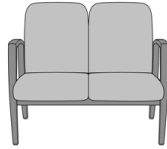

## Valentia Multiple

Valentia Tandem, Single-Seater  
Model: VLGA  
24W 29.5D 37H  
26AH

Valentia Tandem, 2-Seater Spanned  
Model: VLGB  
43.5W 29.5D 37H  
26AH

Valentia Tandem, 2-Seater Gang  
Model: VLGC  
45.5W 29.5D 37H  
26AH

Valentia Tandem, 3-Seater Spanned  
Model: VLGD  
63W 29.5D 37H  
26AH

Valentia Tandem, 3-Seater Gang  
Model: VLGE  
67.5W 29.5D 37H  
26AH

Valentia Tandem, 4-Seater Spanned with Center Arm  
Model: VLGF  
84.75W 29.5D 37H  
26AH

Valentia Tandem, 4-Seater Gang  
Model: VLGG  
89W 29.5D 37H  
26AH

Valentia Tandem Bariatric, Single-Seater  
Model: VLGJ  
34.25W 29.5D 37H  
26AH