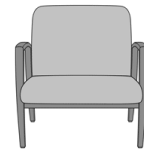

## Valentia Multiple

Valentia Tandem, Single-Seater  
Model: VLGA  
24W 29.5D 37H  
26AH

Valentia Tandem, 2-Seater Spanned  
Model: VLGB  
43.5W 29.5D 37H  
26AH

Valentia Tandem, 2-Seater Gang  
Model: VLGC  
45.5W 29.5D 37H  
26AH

Valentia Tandem, 3-Seater Spanned  
Model: VLGD  
63W 29.5D 37H  
26AH

Valentia Tandem, 3-Seater Gang  
Model: VLGE  
67.5W 29.5D 37H  
26AH

Valentia Tandem, 4-Seater Spanned with Center Arm  
Model: VLGF  
84.75W 29.5D 37H  
26AH

Valentia Tandem, 4-Seater Gang  
Model: VLGG  
89W 29.5D 37H  
26AH

Valentia Tandem Bariatric, Single-Seater  
Model: VLGJ  
34.25W 29.5D 37H  
26AH