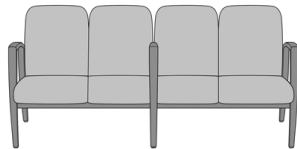

## Valentia Multiple

Valentia Tandem, Single-Seater  
Model: VLGA  
24W 29.5D 37H  
26AH

Valentia Tandem, 2-Seater Spanned  
Model: VLGB  
43.5W 29.5D 37H  
26AH

Valentia Tandem, 2-Seater Gang  
Model: VLGC  
45.5W 29.5D 37H  
26AH

Valentia Tandem, 3-Seater Spanned  
Model: VLGD  
63W 29.5D 37H  
26AH

Valentia Tandem, 3-Seater Gang  
Model: VLGE  
67.5W 29.5D 37H  
26AH

Valentia Tandem, 4-Seater Spanned with Center Arm  
Model: VLGF  
84.75W 29.5D 37H  
26AH

Valentia Tandem, 4-Seater Gang  
Model: VLGG  
89W 29.5D 37H  
26AH

Valentia Tandem Bariatric, Single-Seater  
Model: VLGJ  
34.25W 29.5D 37H  
26AH