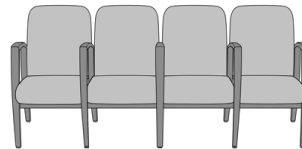

## Valentia Multiple

Valentia Tandem, Single-Seater  
Model: VLGA  
24W 29.5D 37H  
26AH

Valentia Tandem, 2-Seater Spanned  
Model: VLGB  
43.5W 29.5D 37H  
26AH

Valentia Tandem, 2-Seater Gang  
Model: VLGC  
45.5W 29.5D 37H  
26AH

Valentia Tandem, 3-Seater Spanned  
Model: VLGD  
63W 29.5D 37H  
26AH

Valentia Tandem, 3-Seater Gang  
Model: VLGE  
67.5W 29.5D 37H  
26AH

Valentia Tandem, 4-Seater Spanned with Center Arm  
Model: VLGF  
84.75W 29.5D 37H  
26AH

Valentia Tandem, 4-Seater Gang  
Model: VLGG  
89W 29.5D 37H  
26AH

Valentia Tandem Bariatric, Single-Seater  
Model: VLGJ  
34.25W 29.5D 37H  
26AH