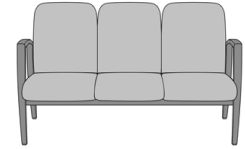

## Valentia Multiple

Valentia Tandem, Single-Seater  
Model: VLGA  
24W 29.5D 37H  
26AH

Valentia Tandem, 2-Seater Spanned  
Model: VLGB  
43.5W 29.5D 37H  
26AH

Valentia Tandem, 2-Seater Gang  
Model: VLGC  
45.5W 29.5D 37H  
26AH

Valentia Tandem, 3-Seater Spanned  
Model: VLGD  
63W 29.5D 37H  
26AH

Valentia Tandem, 3-Seater Gang  
Model: VLGE  
67.5W 29.5D 37H  
26AH

Valentia Tandem, 4-Seater Spanned with Center Arm  
Model: VLGF  
84.75W 29.5D 37H  
26AH

Valentia Tandem, 4-Seater Gang  
Model: VLGG  
89W 29.5D 37H  
26AH

Valentia Tandem Bariatric, Single-Seater  
Model: VLGJ  
34.25W 29.5D 37H  
26AH