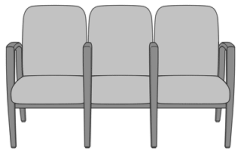

## Valentia Multiple

Valentia Tandem, Single-Seater  
Model: VLGA  
24W 29.5D 37H  
26AH

Valentia Tandem, 2-Seater Spanned  
Model: VLGB  
43.5W 29.5D 37H  
26AH

Valentia Tandem, 2-Seater Gang  
Model: VLGC  
45.5W 29.5D 37H  
26AH

Valentia Tandem, 3-Seater Spanned  
Model: VLGD  
63W 29.5D 37H  
26AH

Valentia Tandem, 3-Seater Gang  
Model: VLGE  
67.5W 29.5D 37H  
26AH

Valentia Tandem, 4-Seater Spanned with Center Arm  
Model: VLGF  
84.75W 29.5D 37H  
26AH

Valentia Tandem, 4-Seater Gang  
Model: VLGG  
89W 29.5D 37H  
26AH

Valentia Tandem Bariatric, Single-Seater  
Model: VLGJ  
34.25W 29.5D 37H  
26AH