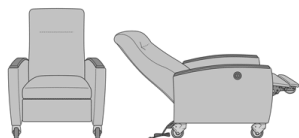

Valentia Motorized Recliner

Valentia Motorized Recliner,
with Front Non-Locking &
Back Locking Casters
Model: VLRC1
31W 36D 42H
26AH 66Ext. Depth

Valentia Motorized Recliner,
without Casters
Model: VLRC2
31W 36D 42H
26AH 66Ext. Depth