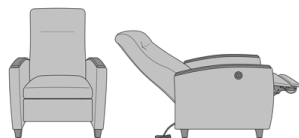

Valentia Motorized Recliner

Valentia Motorized Recliner,
with Front Non-Locking &
Back Locking Casters
Model: VLRC1
31W 36D 42H
26AH 66Ext. Depth

Valentia Motorized Recliner,
without Casters
Model: VLRC2
31W 36D 42H
26AH 66Ext. Depth