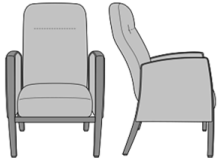

kwalu.

Valentia Resident

Valentia Motion Chair, with
Upholstered Panels
Model: VLR12UP
26W 30.5D 40.5H
26AH