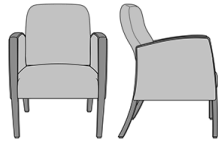

Valentia Guest / Multi-Use

Valentia Wallsaver Guest
Chair
Model: VLWG2
24W 27D 35H
26AH

Valentia Wallsaver Guest
Chair, with Upholstered
Panels
Model: VLWG2UP
25W 27D 35H
26AH