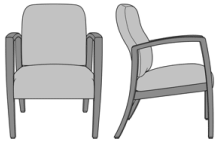

Valentia Guest / Multi-Use

Valentia Wallsaver Guest
Chair
Model: VLWG2
24W 27D 35H
26AH

Valentia Wallsaver Guest
Chair, with Upholstered
Panels
Model: VLWG2UP
25W 27D 35H
26AH