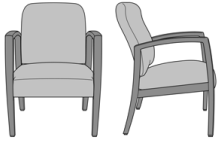

## Valentia Guest / Multi-Use

Valentia Guest Chair

Model: VLG111

24W 26D 35H

26AH