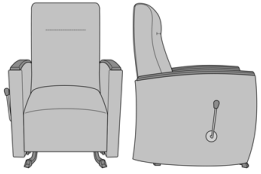

Kwalu Features

Product Dimensions and Specs

Overall	30W 32D 43H
Seat	20.5W 20D 19H
Arm	26H
Wt.	74 lbs
Wt. Capacity	350 lbs

Product Statement of Line Images

Valentia Glider
Model: VLGL1
30W 32D 43H
26AH

Product Features